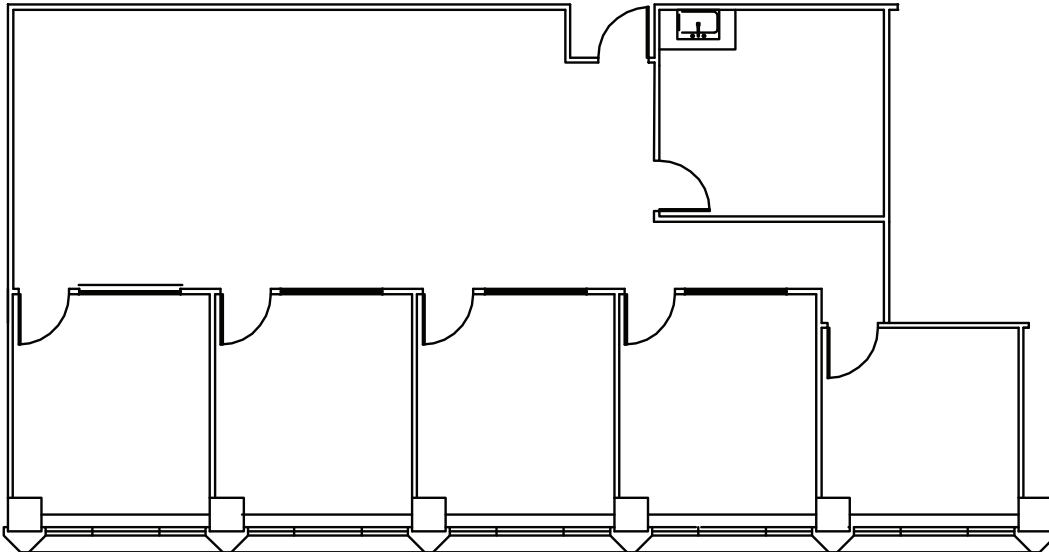

Suite 1088

2,106 RSF

- 5 offices / huddle rooms
- Kitchen
- Open area
- Available now

601

Kelly Glass
415.322.5062
kelly.glass@avisonyoung.com
RE Lic #01335179

Colton Hanley
415.913.8699
colton.hanley@avisonyoung.com
RE Lic #02089768