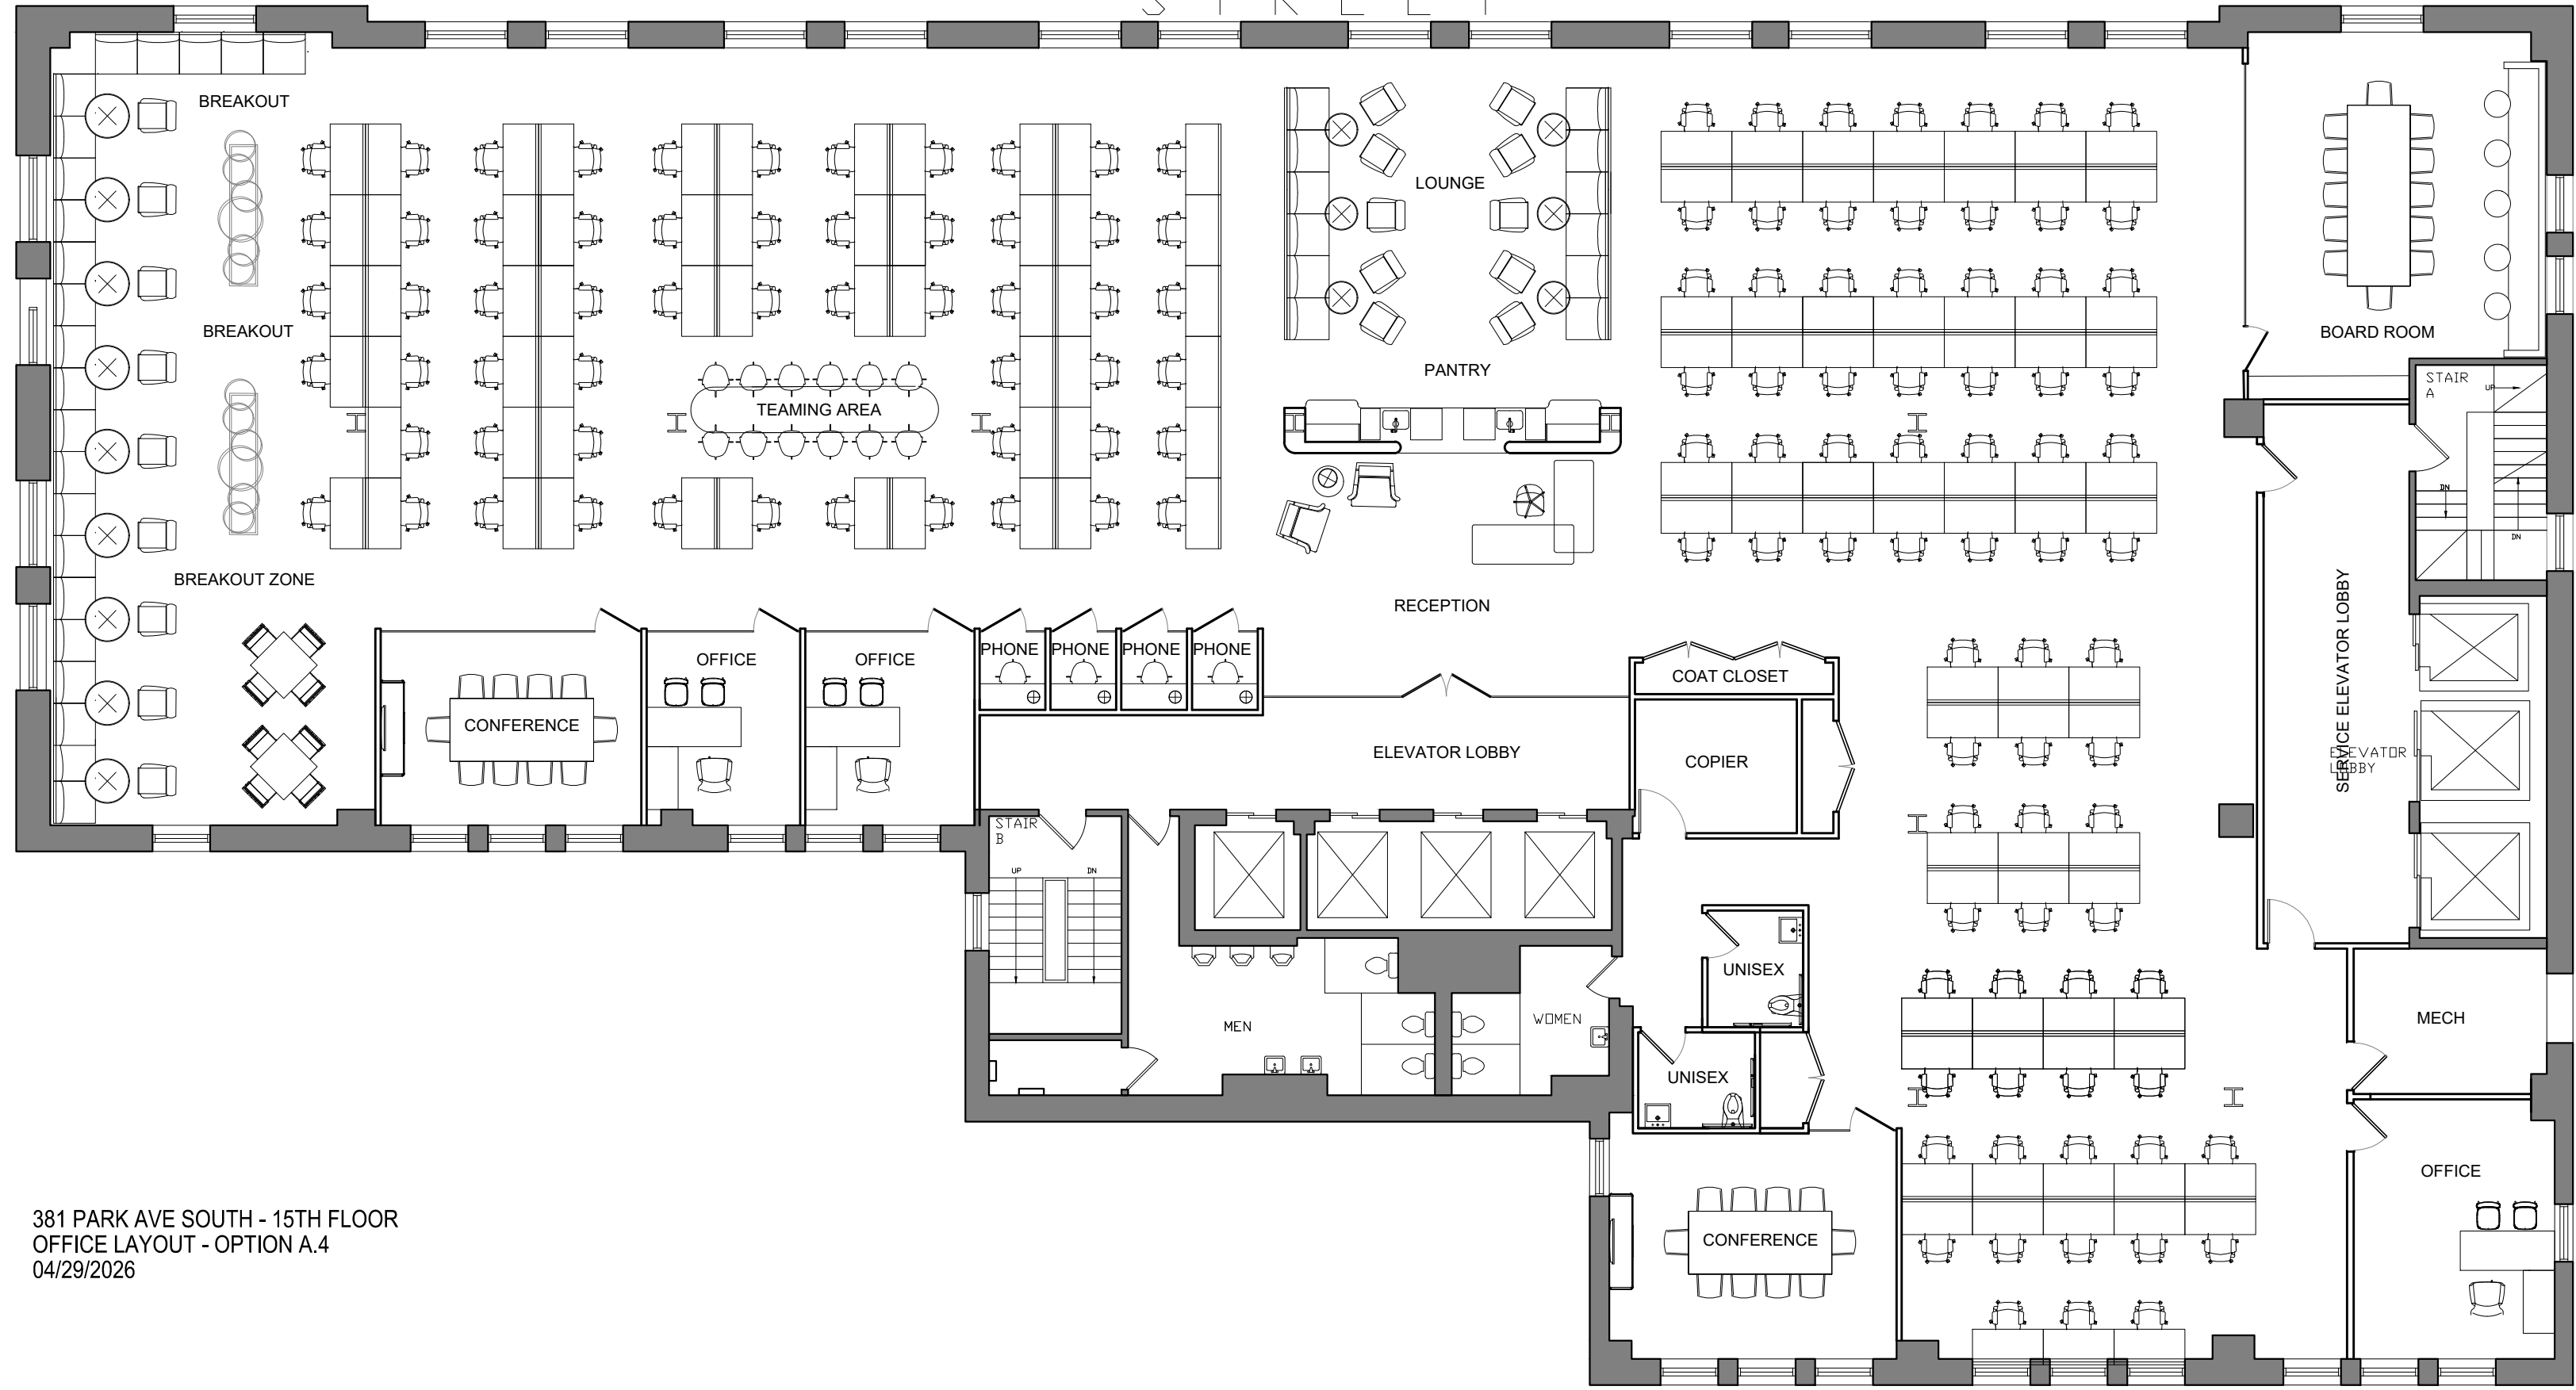

S I R E E I

381 PARK AVE SOUTH - 15TH FLOOR
OFFICE LAYOUT - OPTION A.4
04/29/2026