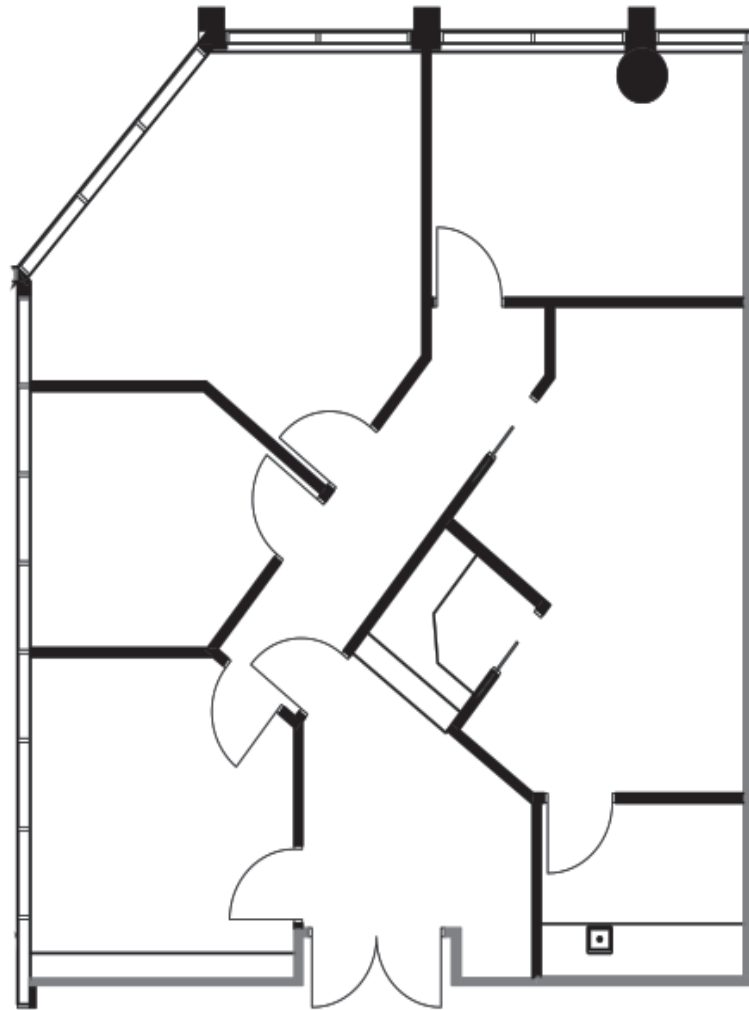

1200 S. PINE ISLAND RD | PLANTATION, FL 33324

SUITE 220

1,625 SF

FOR MORE
INFORMATION,
PLEASE CONTACT

KATHERINE RIDGWAY
Senior Director
+1 954 377 0468
katherine.ridgway@cushwake.com

CUSHMAN & WAKEFIELD
515 E. Las Olas Blvd., Ste. 900
Ft. Lauderdale, FL 33301
cushmanwakefield.com