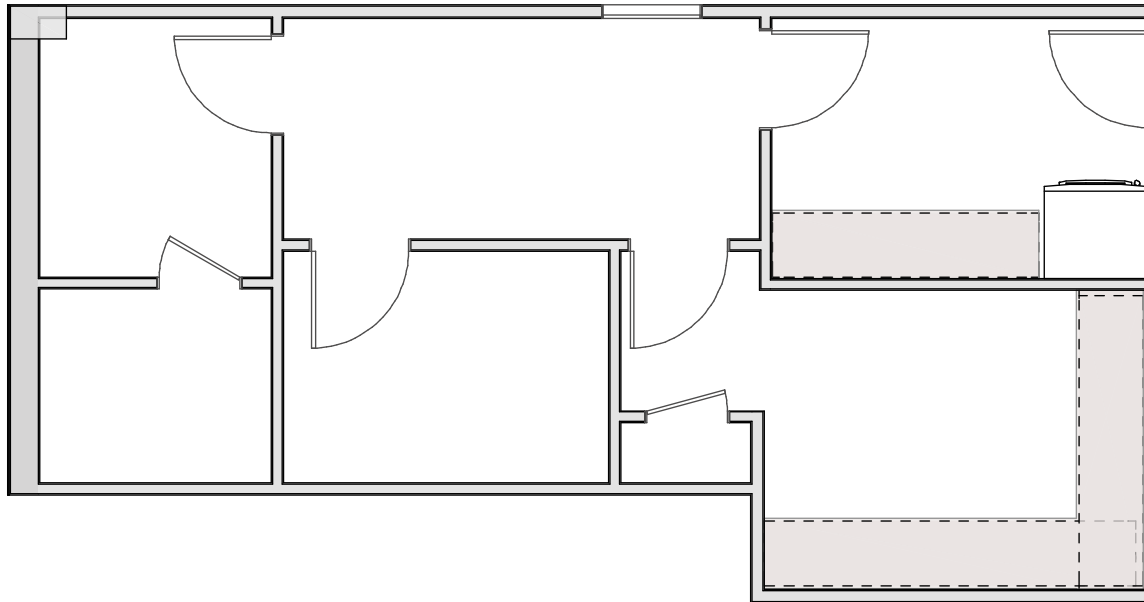

925 RSF MEDICAL OFFICE | MED SPA | HEALTHCARE FACILITY

925 RSF

MED SPA - BEAUTY - WELLNESS

EFFICIENT FLOOR PLAN

FULLY BUILT OUT

FOUR PRIVATE EXAM ROOMS

BUILT OUT WITH PLUMBING + SINKS

OPEN SPACE - RECEPTION AREA

BUILT IN CABINETS + STORAGE

TOP OF THE LINE HVAC

SUITE 302A | 925 RSF
 \$3800.16 - MONTHLY RENT
 \$49.29 PSF - MODIFIED GROSS LEASE