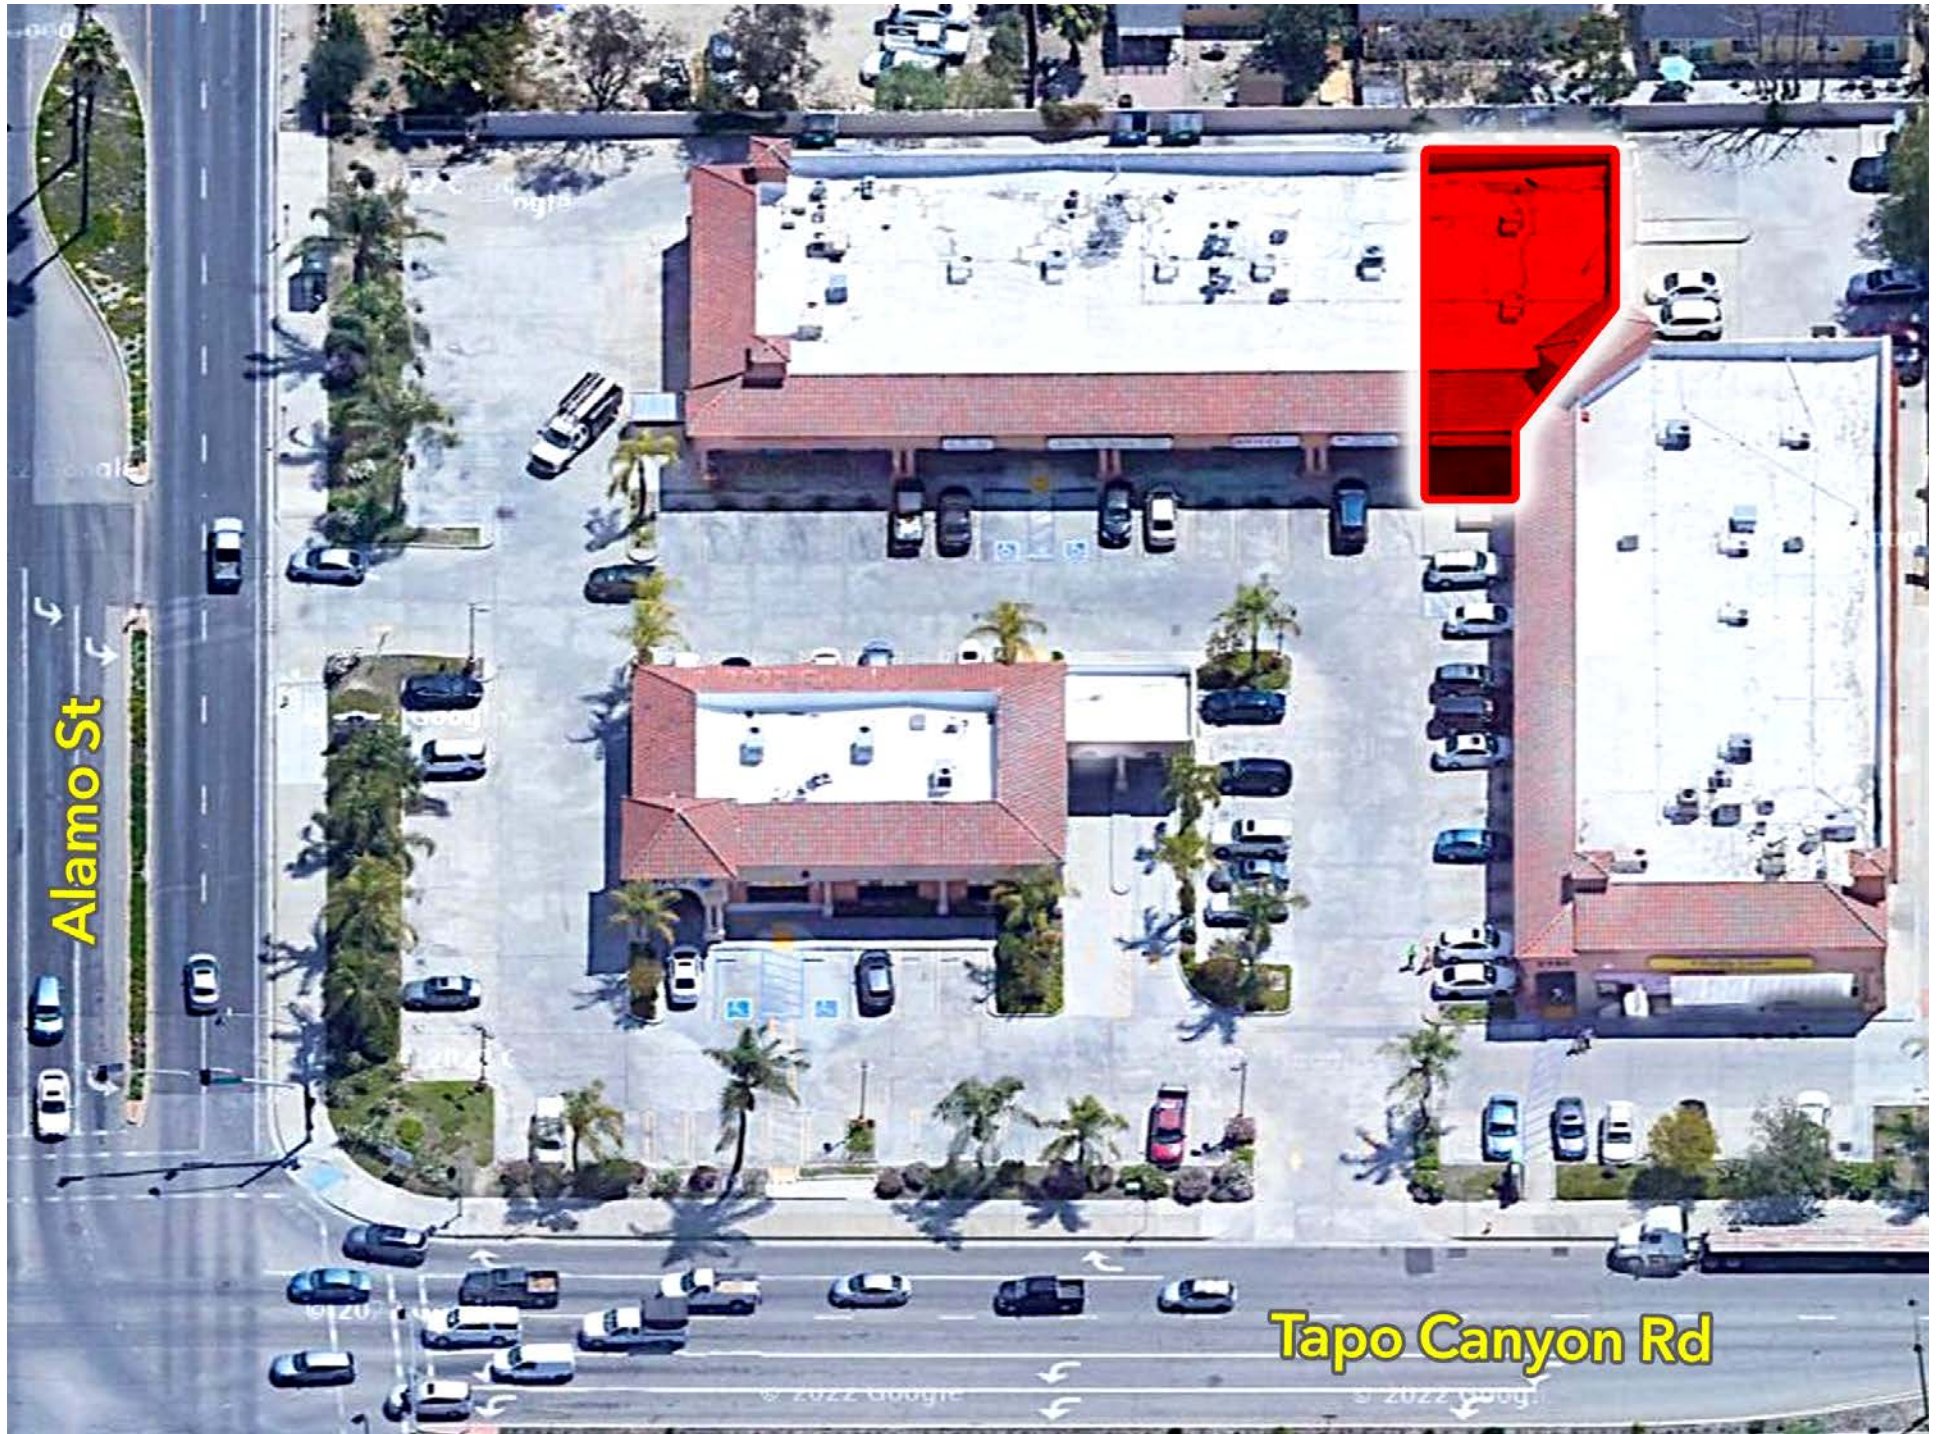

TAPO CANYON PLAZA

FOR LEASE | RETAIL OFFICE AVAILABLE