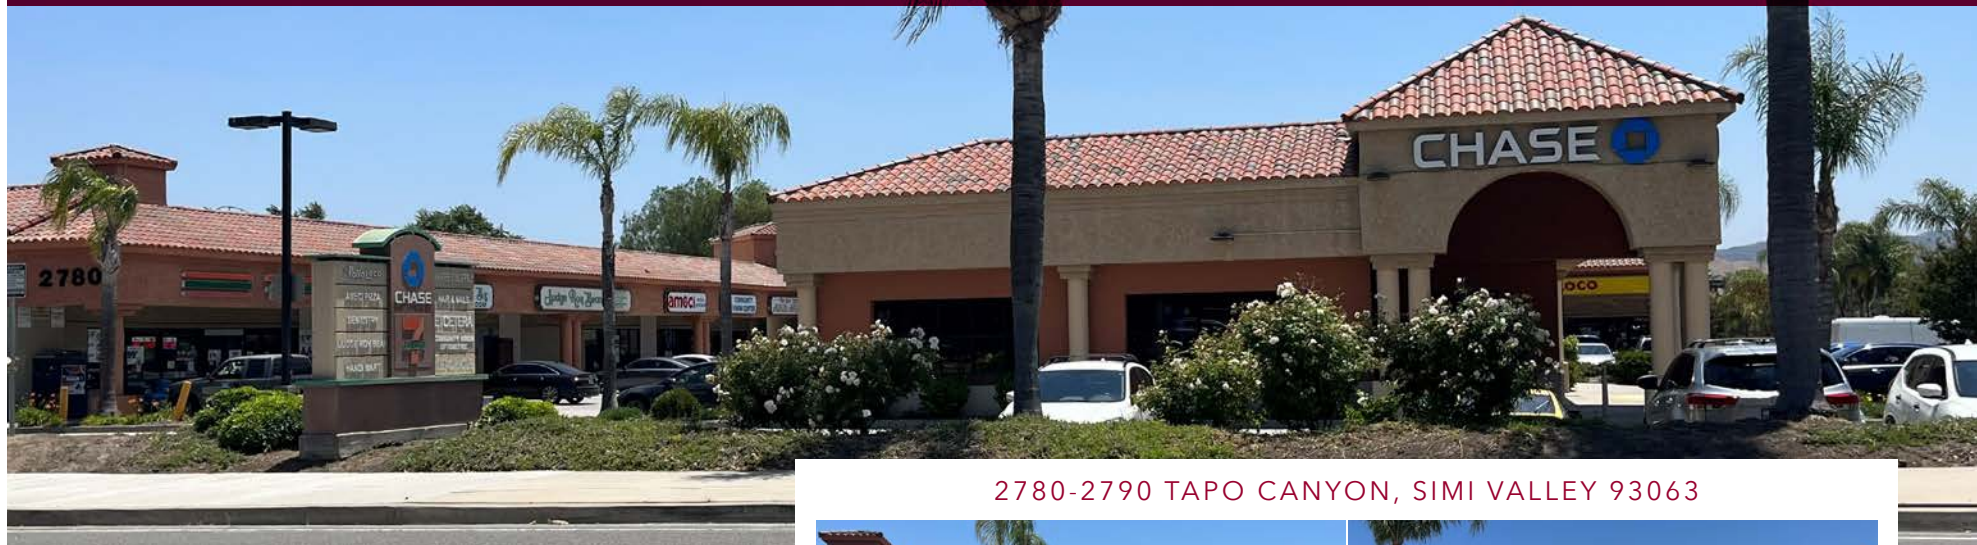

FOR LEASE | RETAIL OFFICE AVAILABLE

UNIT 2780 B-1 (2,302 SF) : FIRST YEAR SPECIAL RATE FOR QUALIFIED NEW TENANT - MINIMUM 5 YEAR LEASE

Tapo Canyon Plaza is located on a busy corner in the heart of Simi Valley near multiple shopping centers, Simi Valley Government Buildings and Rancho Tapo Community Park.