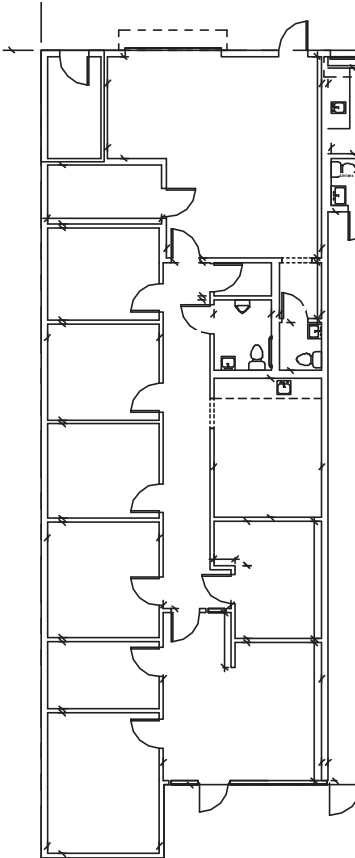

# MINNESOTA ROW

WINTER PARK

## BUILDING A

A100 - 2,281 SF Available

SITE PLAN

**FOUNDRY**  
COMMERCIAL

foundrycommercial.com

FOR MORE INFORMATION, PLEASE CONTACT:

ALEX ROSARIO   407.540.7713 Partner alex.rosario@foundrycommercial.com	KEVIN WILL   407.458.5888 Senior Associate kevin.will@foundrycommercial.com
--	---