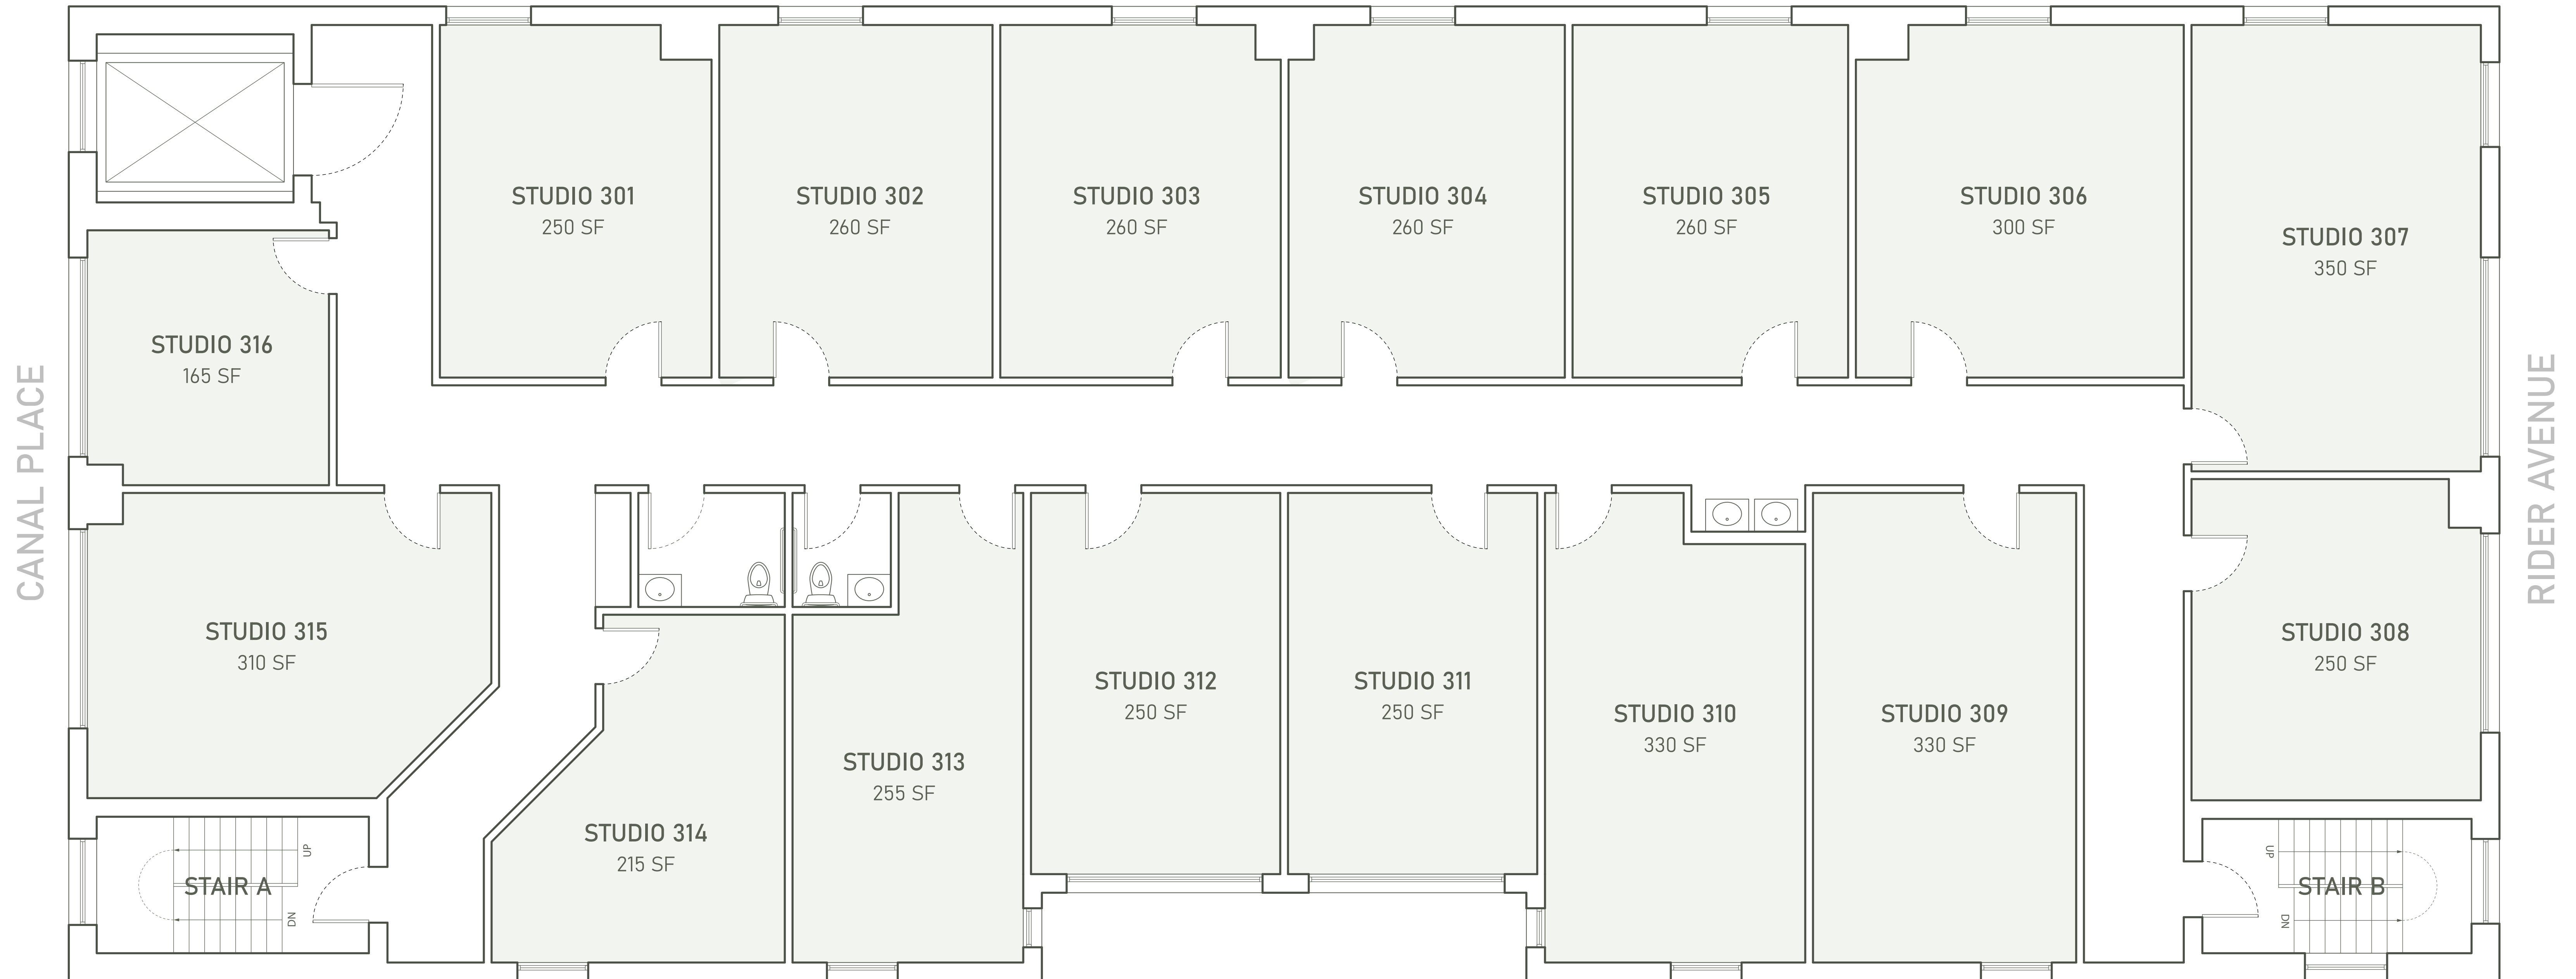

Bronx CANVAS

388 Canal Place, Bronx, NY 10451

3RD FLOOR PLAN

Scale: 1'-0" = 1/4"