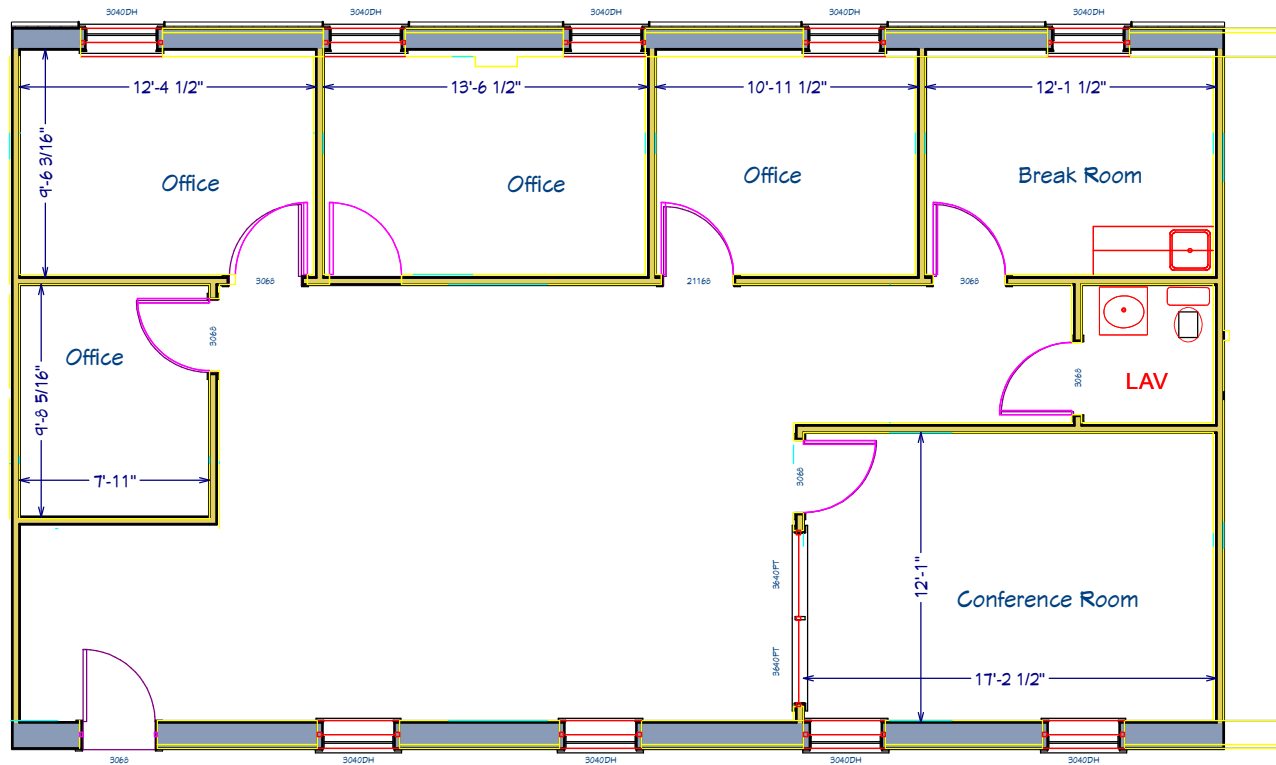

IDEAL PROFESSIONAL PARK
SUITE C-204: As-builts
SCALE: 1/8"=1'
1,682 SQFT

Prepared by DVP
***all dimensions are approximate*