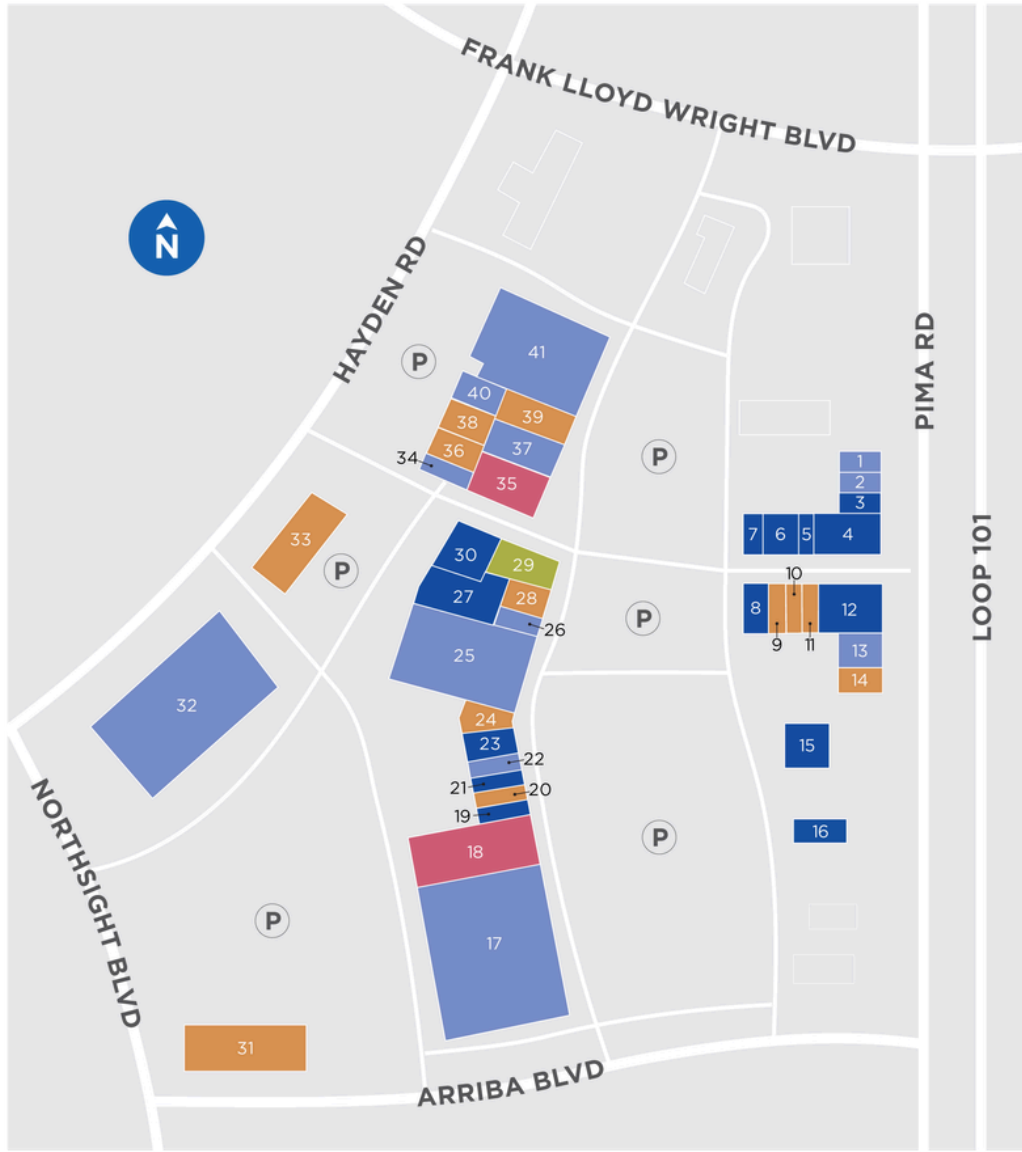

# SITE MAP | SONORA VILLAGE

## FOOD

- 5 Akamuru Japanese (coming soon)
- 6 BBQ Chicken
- 19 Bing Bistro
- 16 El Pollo Loco
- 30 Handel's Homemade Ice Cream
- 27 O.H.S.O. Eatery + Distillery
- 15 Oregano's Pizza Bistro
- 7 Paradise Valley Burger Company
- 8 Potbelly Sandwich Shop
- 23 Ray's Pizza
- 3 Saigon Nites
- 21 Thai House
- 4 Veda Indian Restaurant
- 12 Wildflower Bread Company

## SHOPS

- 40 Airpark Bike Co.
- 1 AT&T
- 17 Best Buy
- 26 Bricks & Minifigs
- 37 Dollar Tree
- 32 Floor & Décor (coming soon)
- 22 Havana Smoke & Cigar
- 41 Mattress Firm
- 34 My Pet Market
- 13 Old World Games
- 25 Staples
- 2 Wallbeds "N" More

## SERVICE

- 24 Beauty Agenda
- 31 Bridgestone Firestone
- 33 Chase Bank
- 39 Corepower Yoga
- 20 Data Doctors
- 11 Liquid Phoenix (coming soon)
- 9 Muse Pilates
- 14 New Serenity Spa
- 28 Pearle Vision
- 36 Prestige Billiards & Game Rooms
- 38 Salon Faith
- 10 T-Kay Nails & Spa