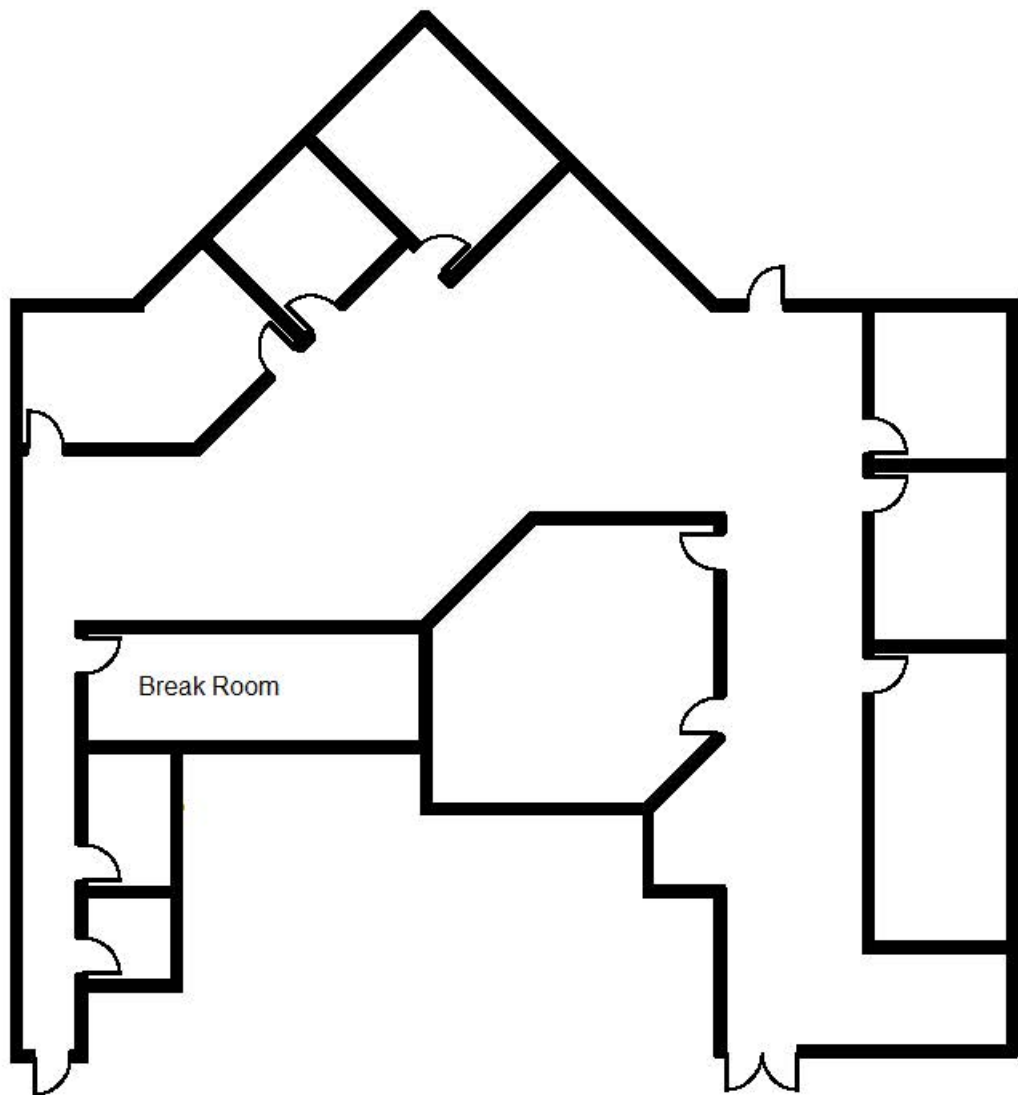

Hospitality Executive Center
275 W. Hospitality Lane, Suite 106
San Bernardino, CA 92408

4,881 SF

Initials _____

Initials _____
