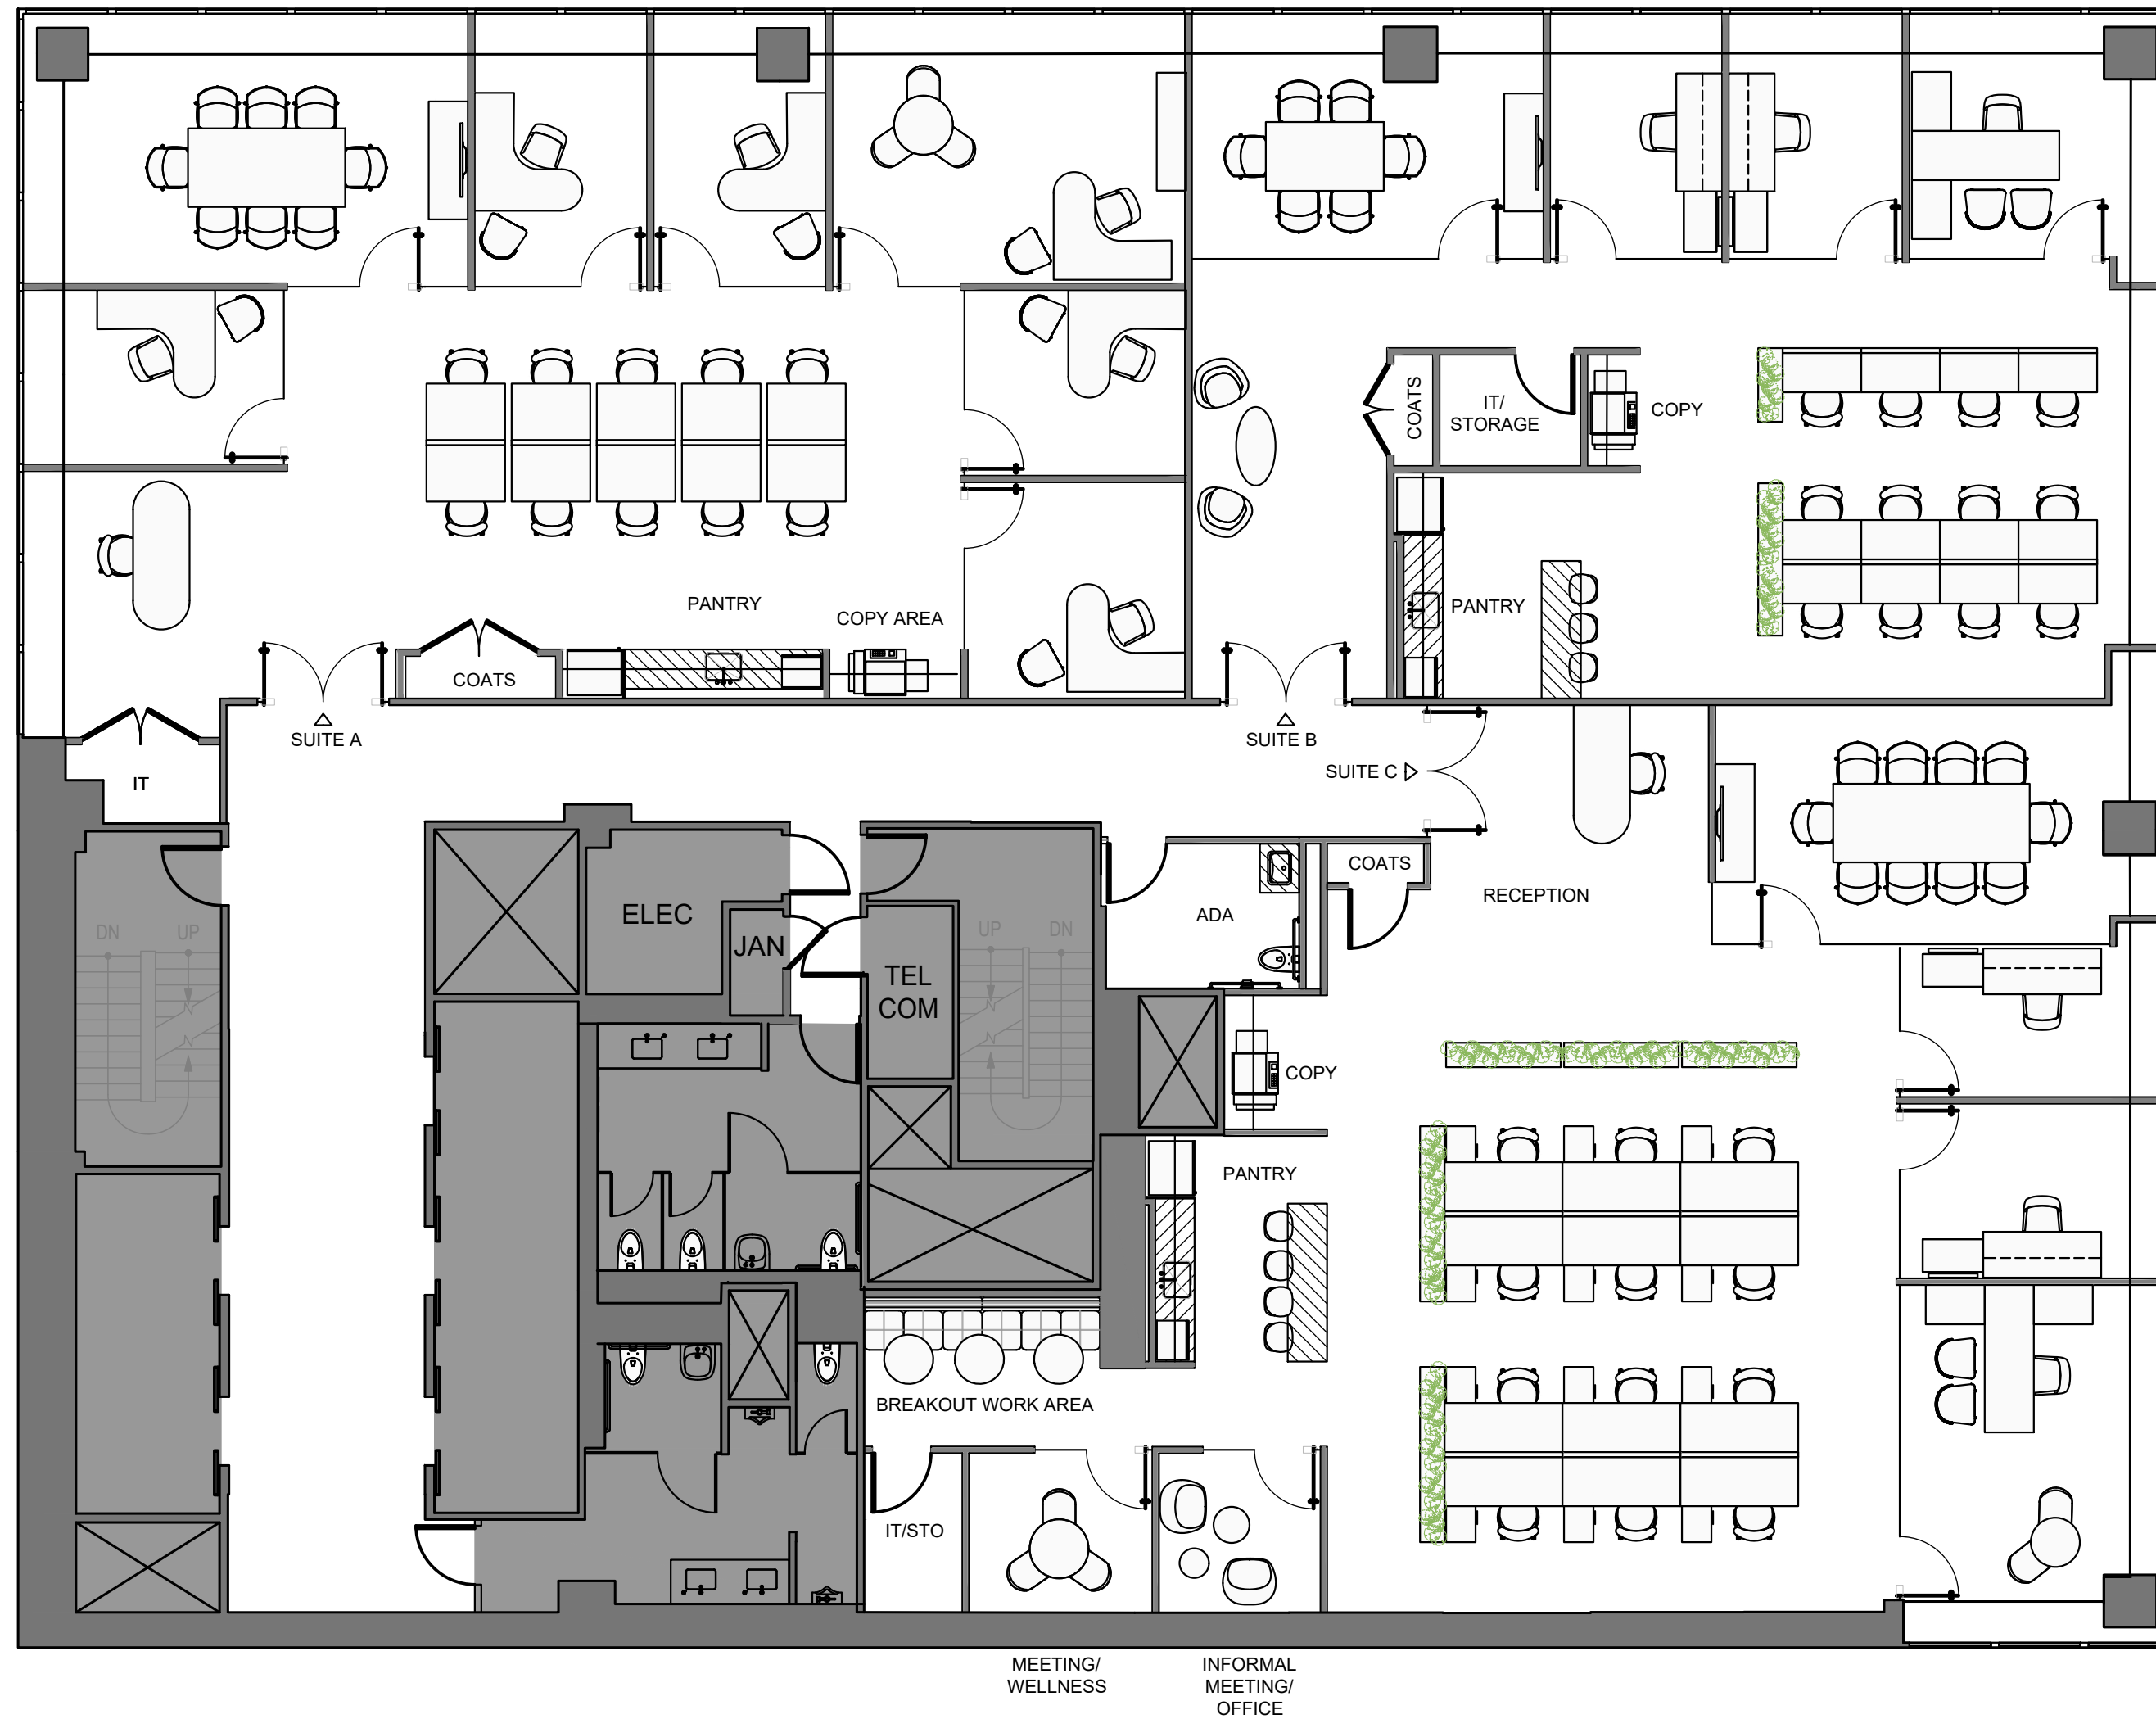

WEST 52 STREET

SUITE A - 3,764 RSF

WORKSPACE	SEATS
PRIVATE OFFICE	5
BENCHING (4'X30")	10
TOTAL HEADCOUNT	15

COLLAB SPACE	QNTY
CONFERENCE ROOM	1
MEETING ROOM	0
COLLAB AREA	0

SUPPORT	QNTY
PANTRY	1
COAT CLOSET	1
COPY AREA	1
STORAGE	0
IT	1
COMMON ADA REST.	1

SUITE B - 3,061 RSF

WORKSPACE	SEATS
PRIVATE OFFICE	3
BENCHING (4'X24")	12
TOTAL HEADCOUNT	15

COLLAB SPACE	QNTY
CONFERENCE ROOM	1
MEETING ROOM	0
COLLAB AREA	1

SUPPORT	QNTY
PANTRY	1
COAT CLOSET	1
COPY AREA	1
STORAGE	1
IT	1
COMMON ADA REST.	1

SUITE C - 4,471 RSF

WORKSPACE	SEATS
PRIVATE OFFICE	3
BENCHING (6'X30")	12
RECEPTION	1
TOTAL HEADCOUNT	16

COLLAB SPACE	QNTY
CONFERENCE ROOM	1
MEETING ROOM	1
COLLAB AREA	0

SUPPORT	QNTY
PANTRY	1
COAT CLOSET	1
BREAKOUT AREA	1
COPY AREA	1
STORAGE	1
IT	1
WELLNESS	1
COMMON ADA REST.	1