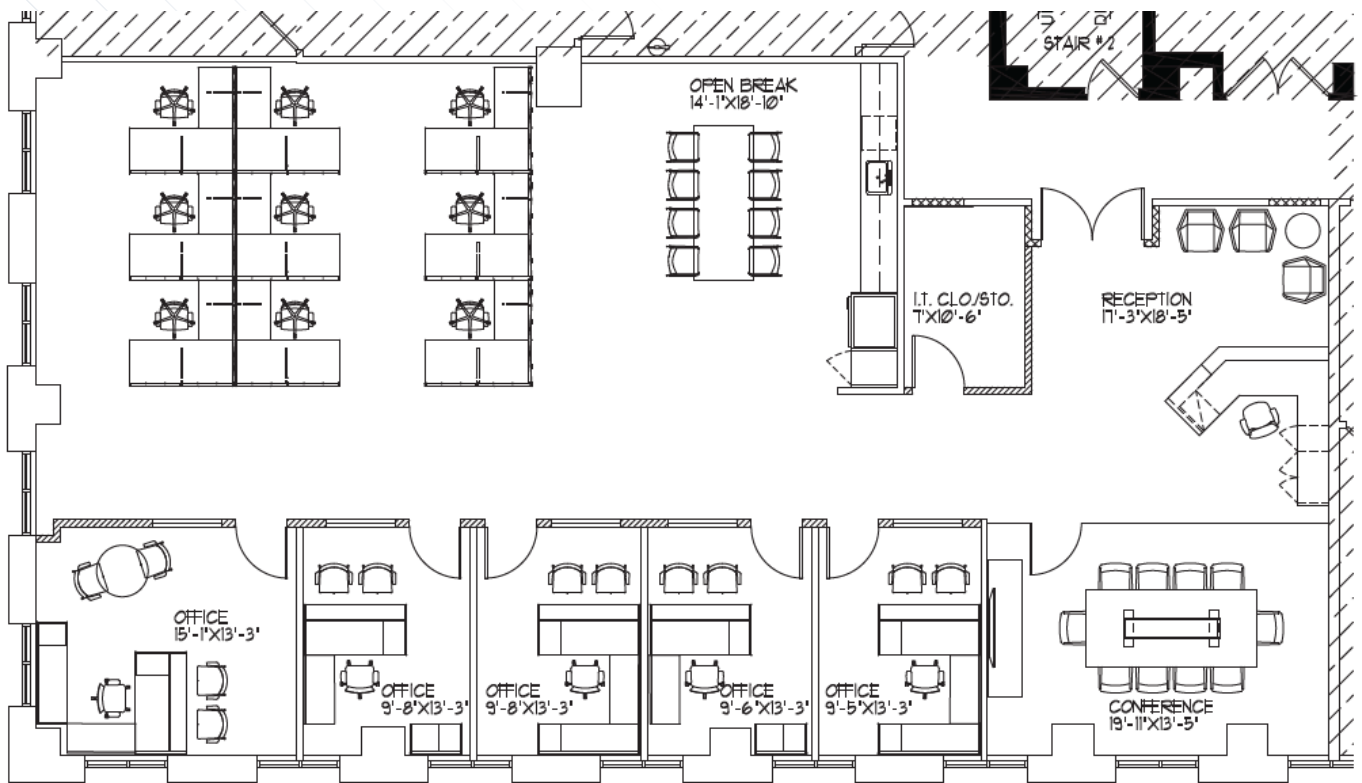

FOUNTAIN SQUARE

2650 North Military Trail
Boca Raton, Florida 33431

**Suite 410 | Size 3,362 SF
Spec Suite**

Contact Us

John Criddle

Executive Vice President
+1 561 283 5176
john.criddle@cbre.com

Joseph Freitas