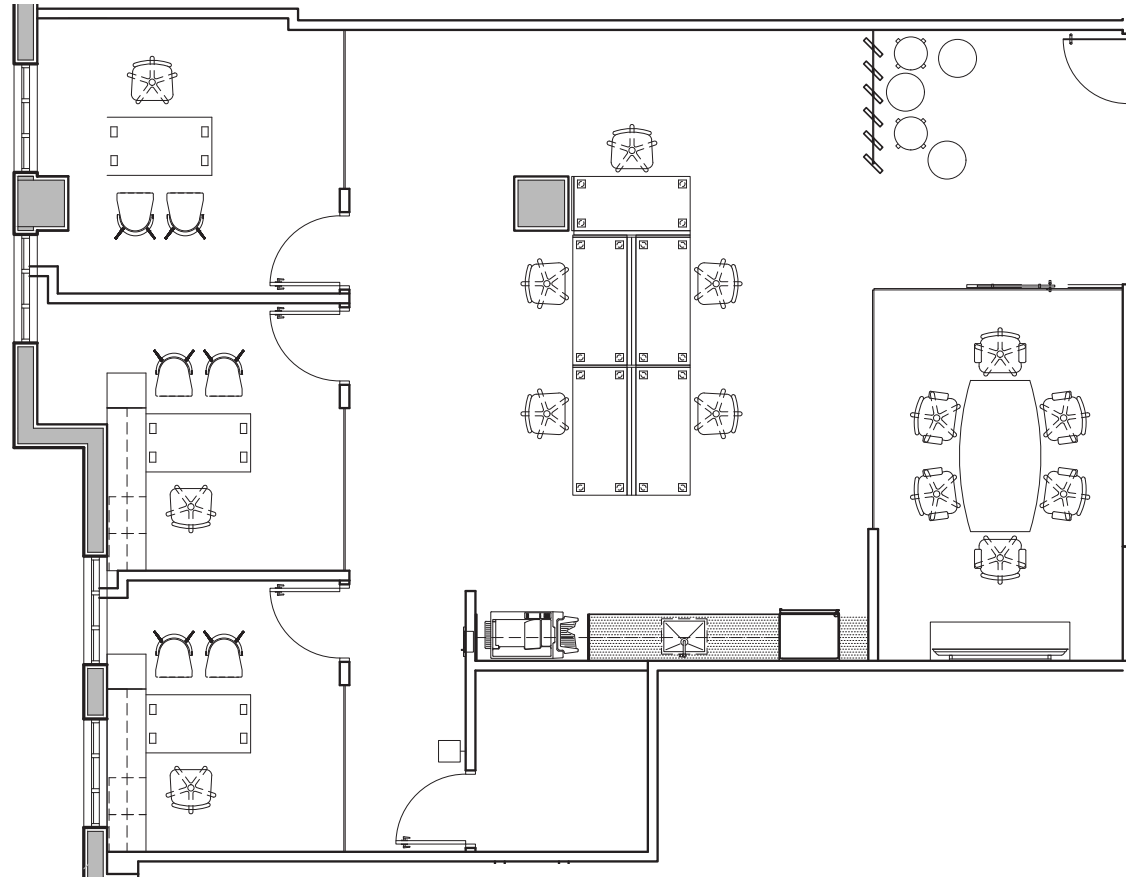

The
ALHAMBRA

SPEC SUITE 1250 - 1,773 RSF

CORAL GABLES CLASS A OFFICE SPACE

Floorplan

Suite 1250 | 1,773 S.F.

Finish Palette

Carpet

LVT Floor

Paint: Partitions & Doors

Laminate: Upper Cabinets

Laminate: Lower Cabinets

Quartz: Countertop

Twelfth Floor

Conceptual Images Only

The ALHAMBRA

For more info, contact: