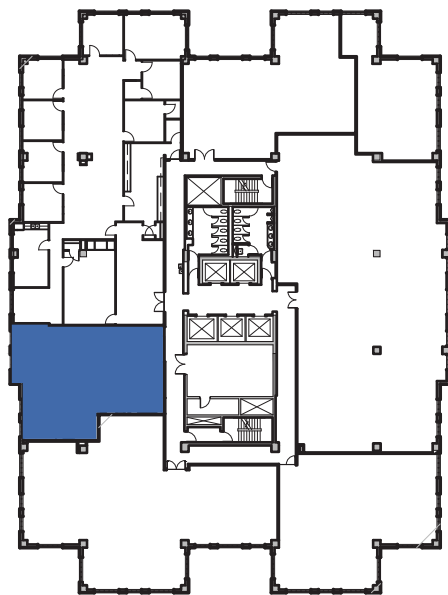

The
ALHAMBRA

SPEC SUITE 1250 - 1,773 RSF

CORAL GABLES CLASS A OFFICE SPACE

Floorplan

Suite 1250 | 1,773 S.F.

Finish Palette

Carpet

LVT Floor

Paint: Partitions & Doors

Laminate: Upper Cabinets

Laminate: Lower Cabinets

Quartz: Countertop

Twelfth Floor

Conceptual Images Only

The ALHAMBRA

For more info, contact: