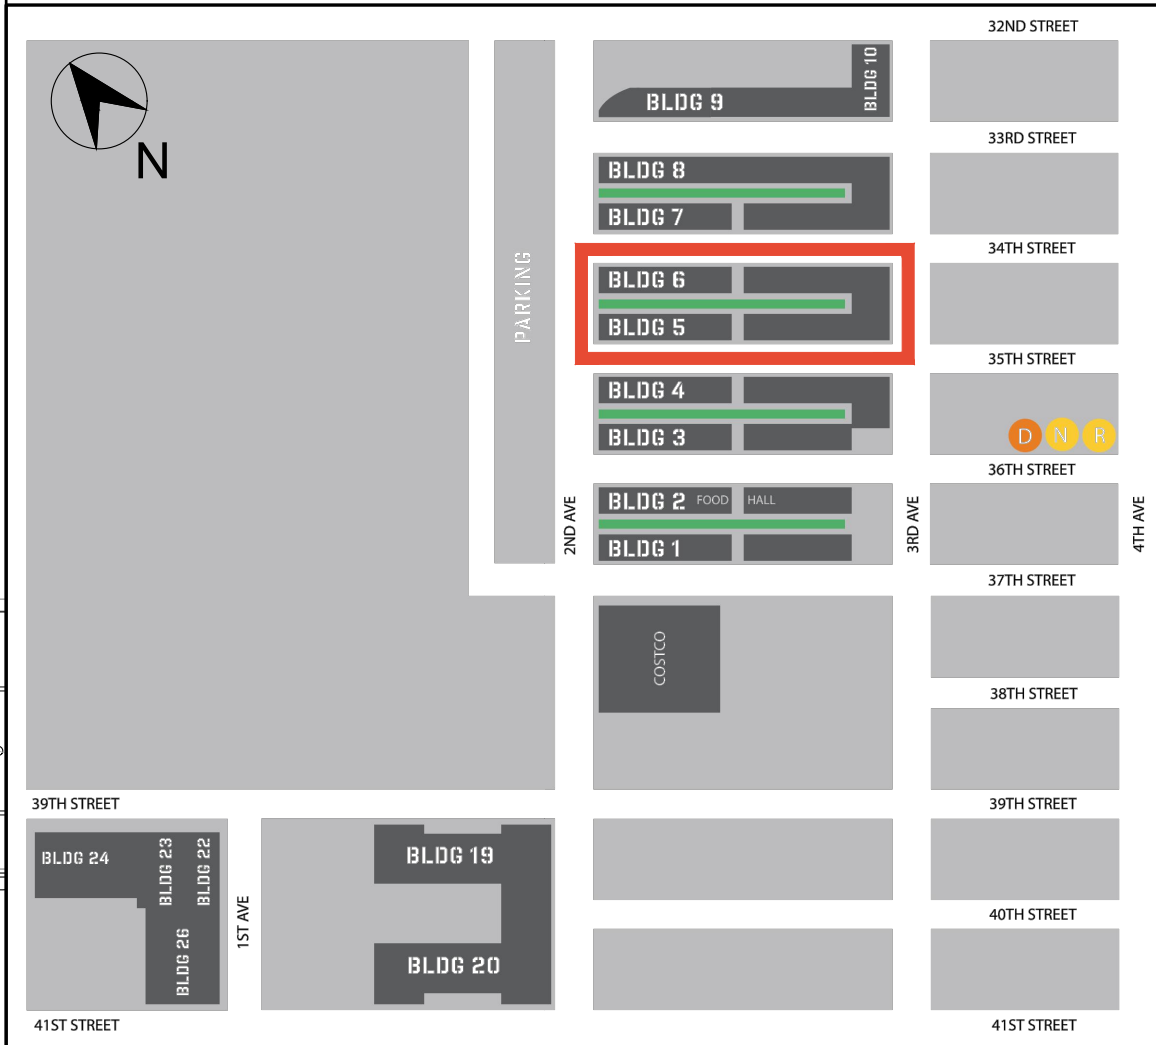

34TH STREET ←

06-01-B12  
4,964 USF

INNOVATION  
ALLEY

**SPACE INFORMATION**

**BUILDING:** 06  
**FLOOR:** 01  
**SECTION:** BB  
**SCALE:** 1/8"=1'-0"