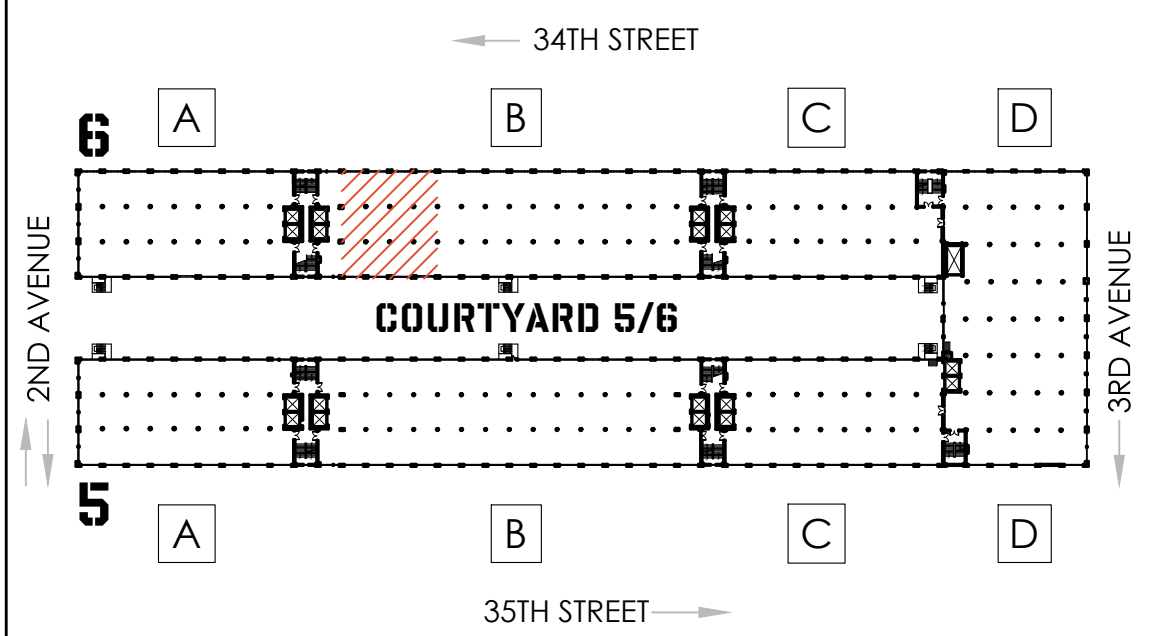

34TH STREET ←

06-01-B12  
4,964 USF

INNOVATION  
ALLEY

**SPACE INFORMATION**

**BUILDING:** 06  
**FLOOR:** 01  
**SECTION:** BB  
**SCALE:** 1/8"=1'-0"