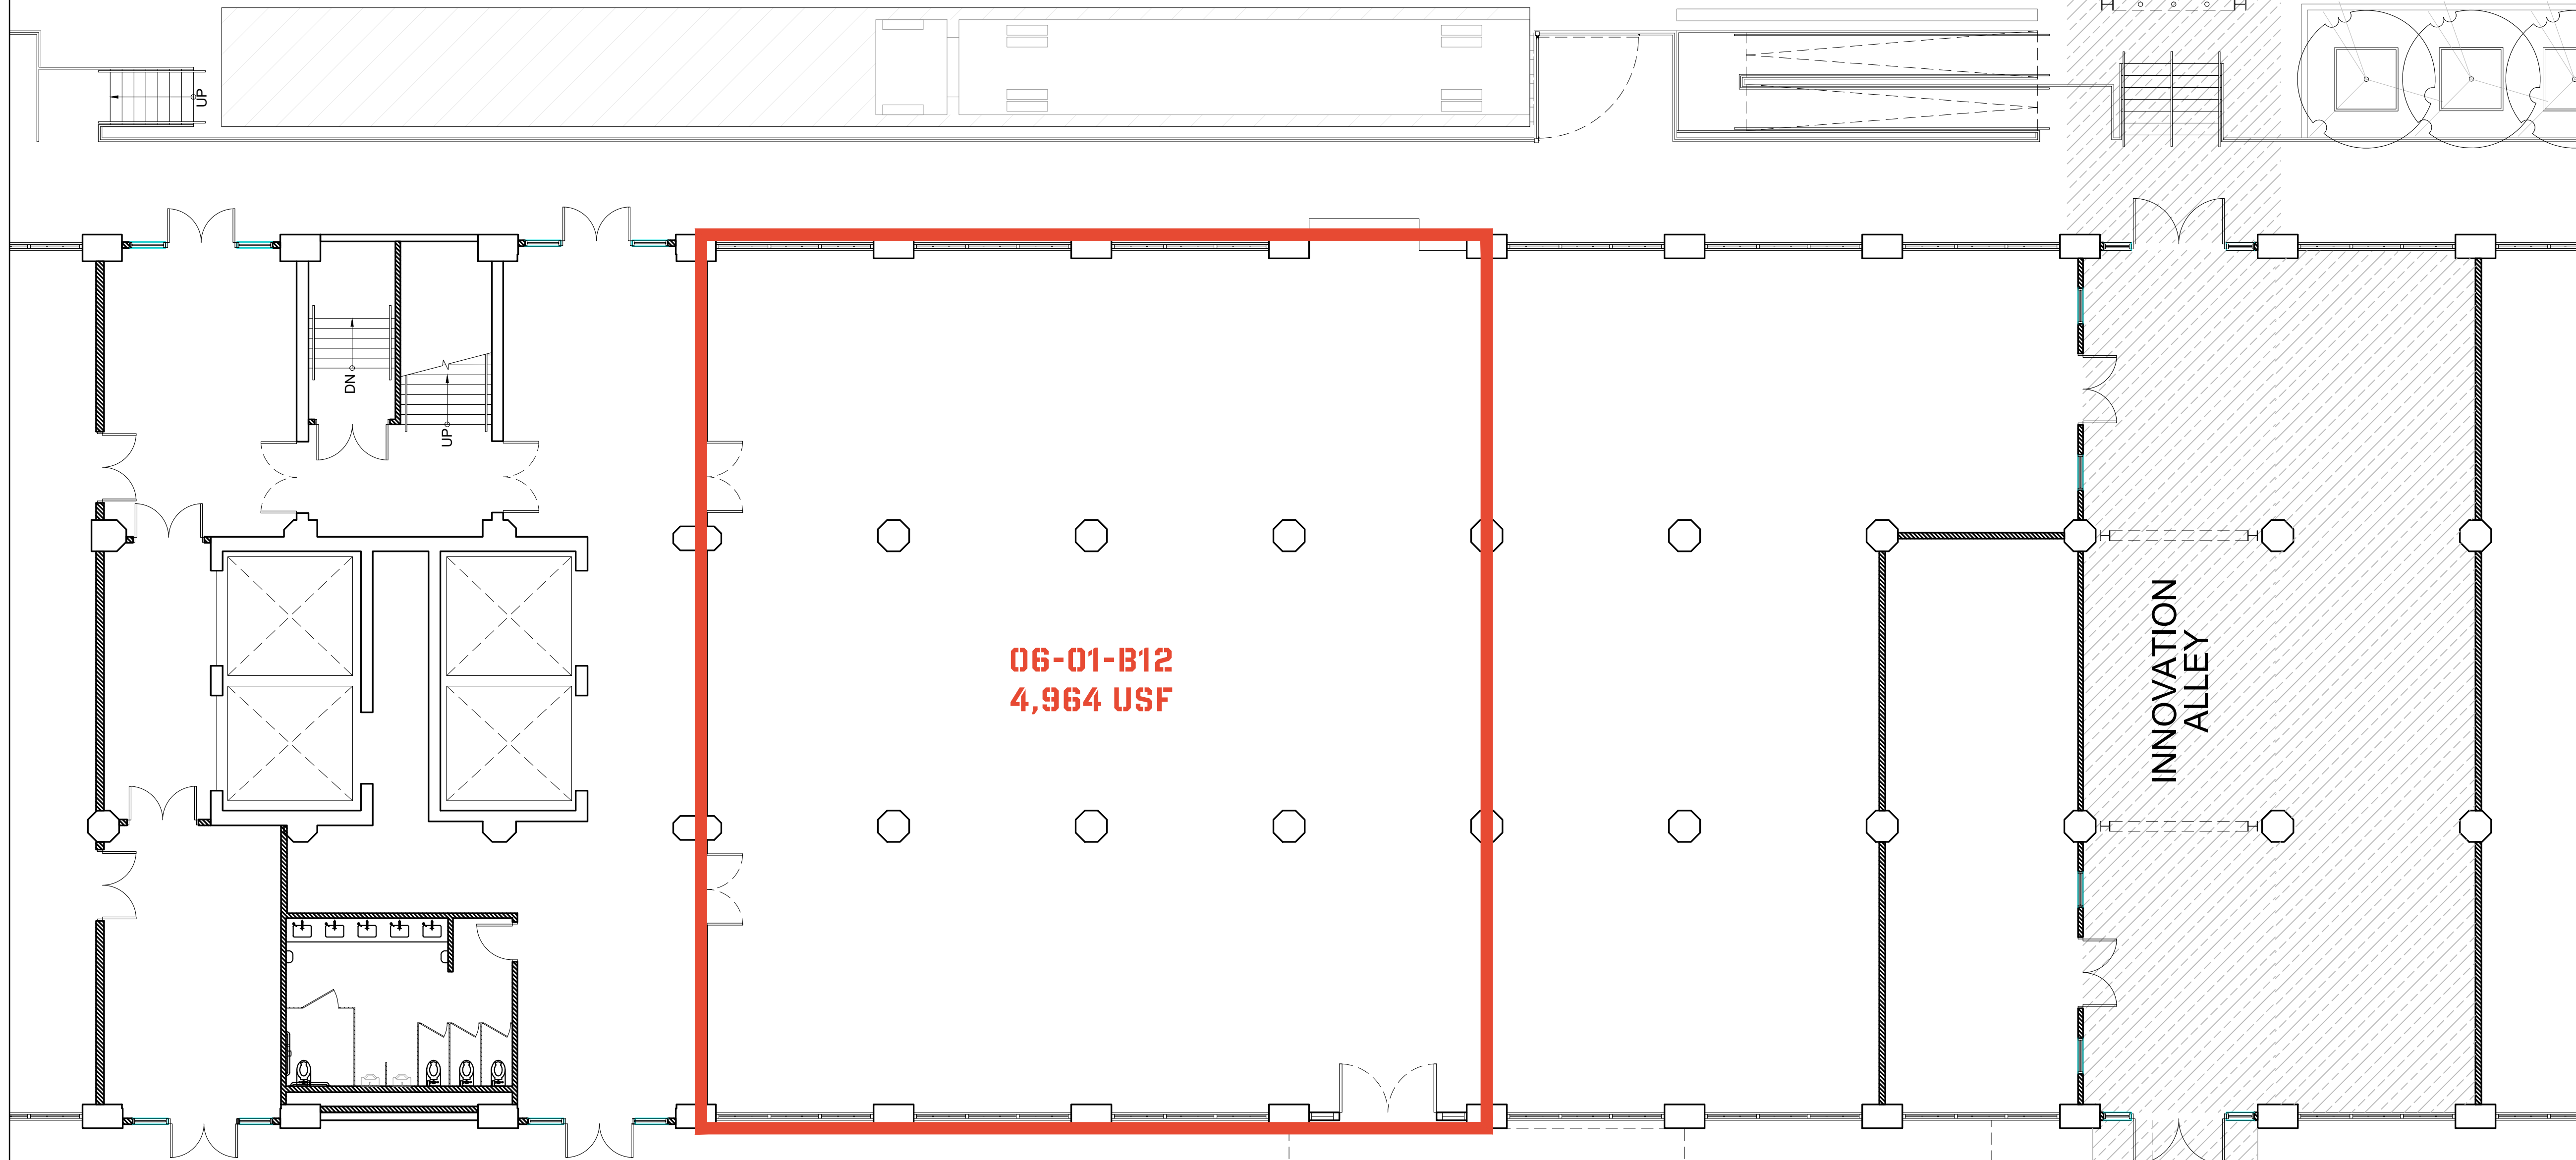

34TH STREET ←

06-01-B12  
4,964 USF

INNOVATION  
ALLEY

**SPACE INFORMATION**

**BUILDING:** 06  
**FLOOR:** 01  
**SECTION:** BB  
**SCALE:** 1/8"=1'-0"