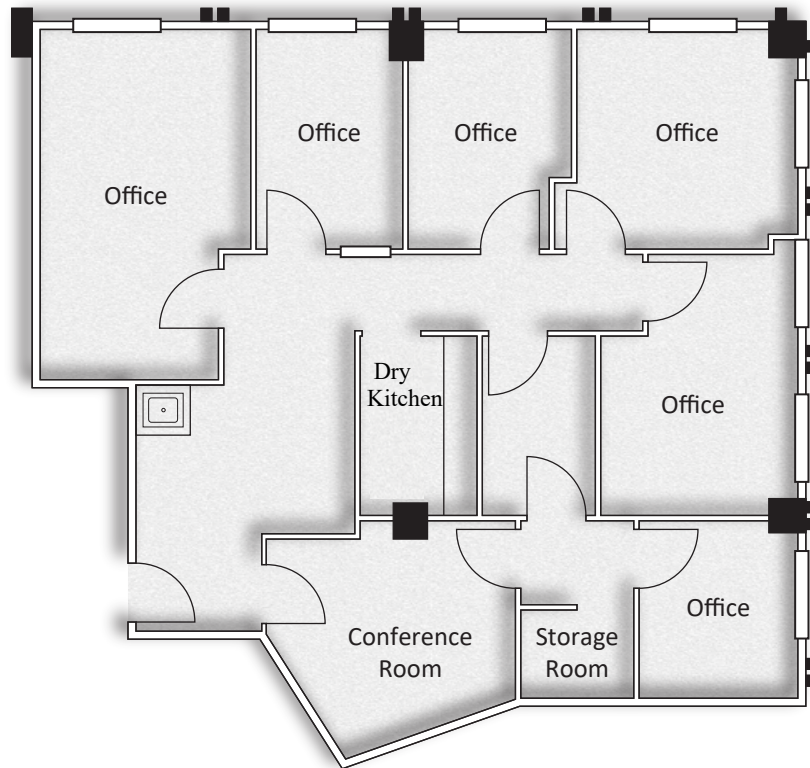

Takoma Business Center Suite 506

Approx. 1,616 Rentable Square Feet

0

COMMERCIAL REAL ESTATE SERVICES

650 Ritchie Hwy, | Suite 205 | Severna Park, MD 21146
P 410.544.0600 | F 410.544.6057 | www.woodmoreproperties.com