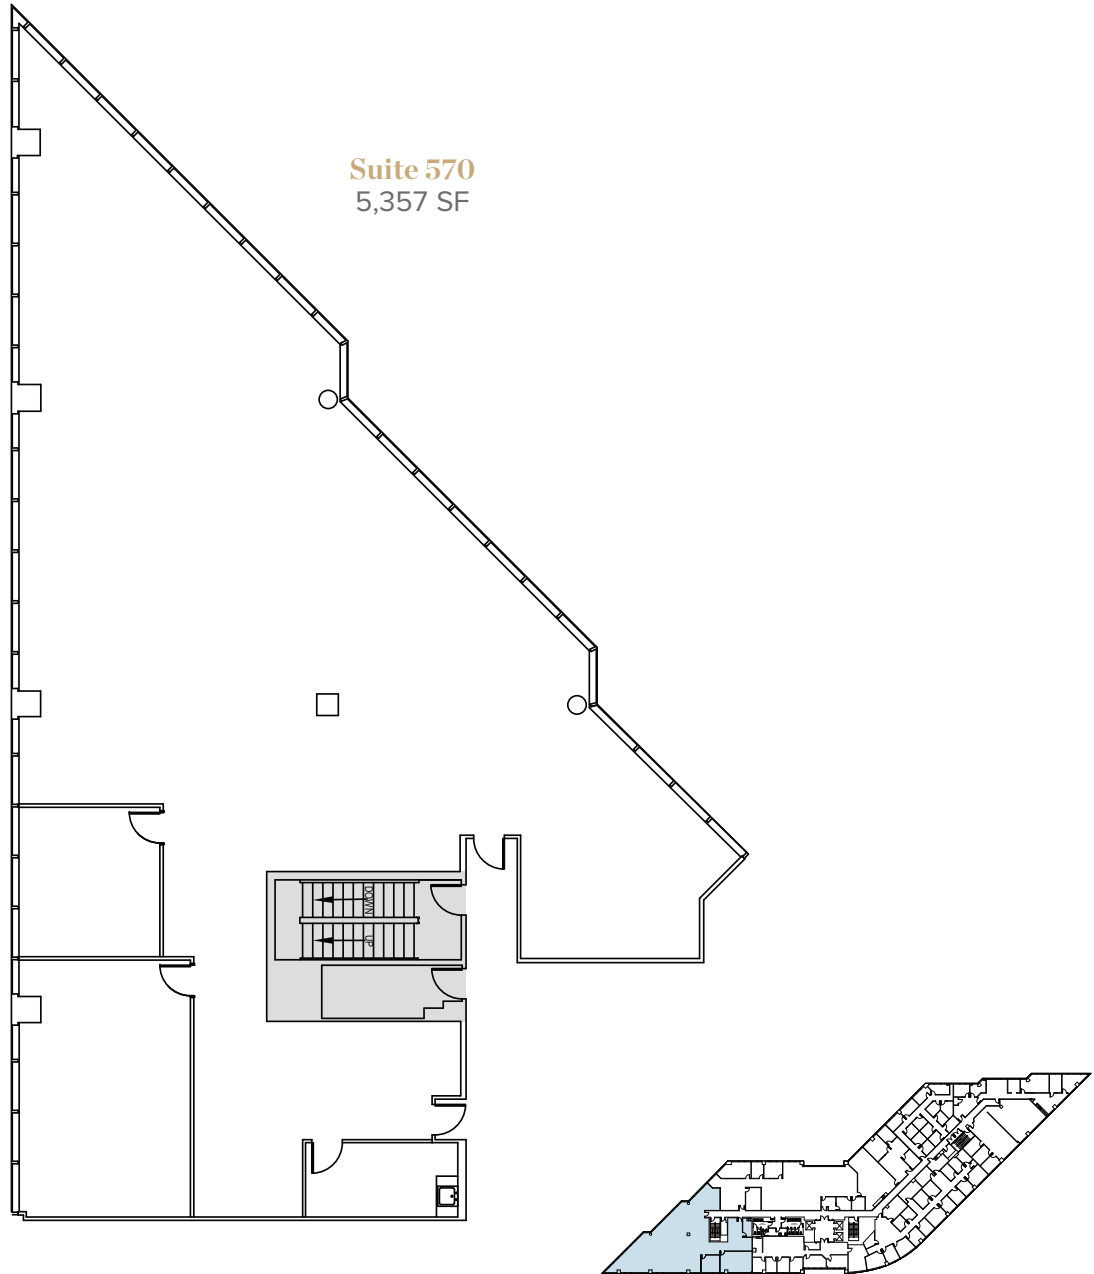

# LAKEVIEW

at hidden river

## LAKEVIEW AT HIDDEN RIVER

8875 Hidden River Pkwy  
Tampa, FL 33637

Suite 570  
5,357 SF