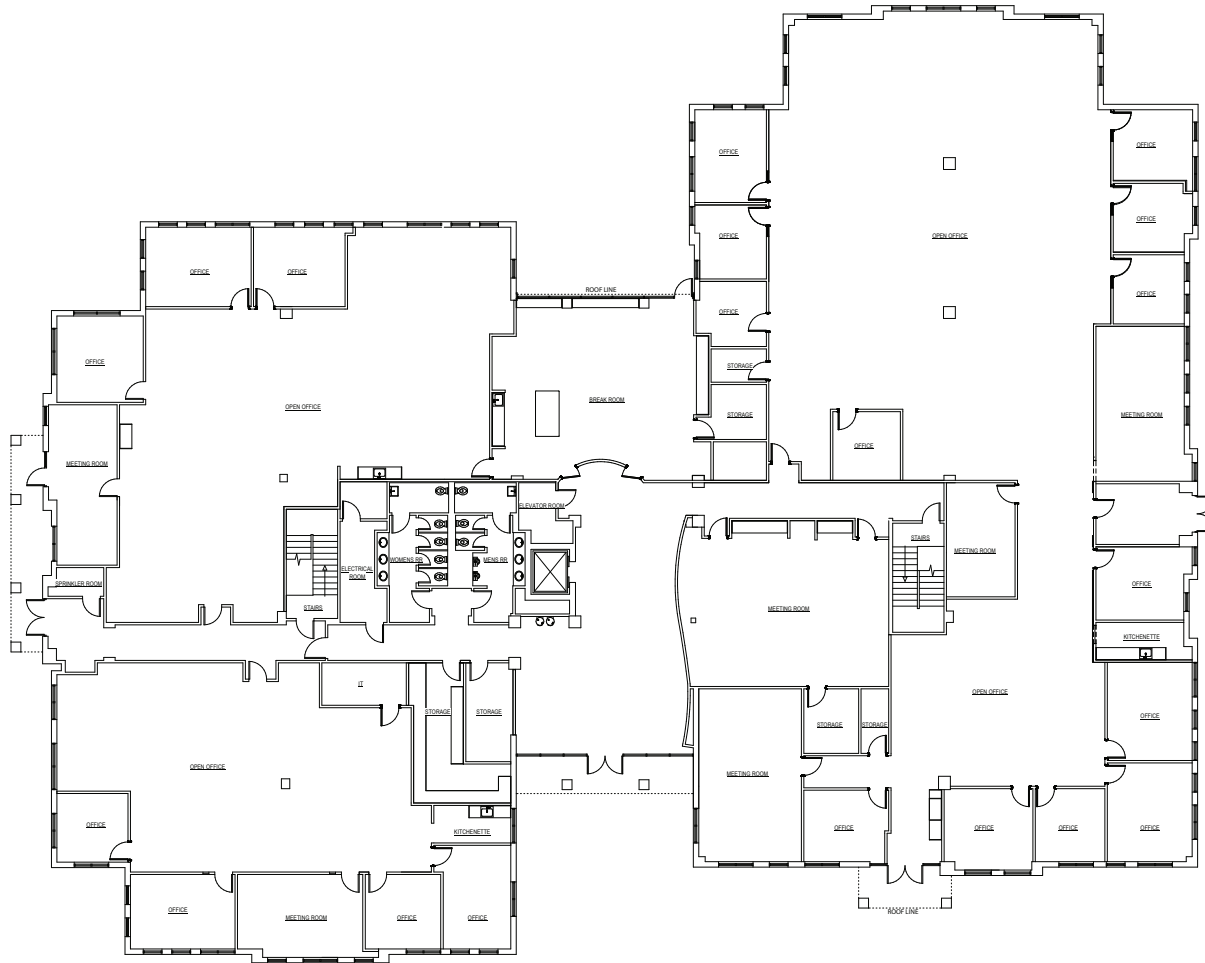

1st Floor - 21,519 s.f.

800 Concourse Pky S
Maitland, FL 32751

John Gilbert
407.214.0099
john.gilbert@streamrealty.com

Darryl Hoffman
407.204.1548
darryl.hoffman@streamrealty.com