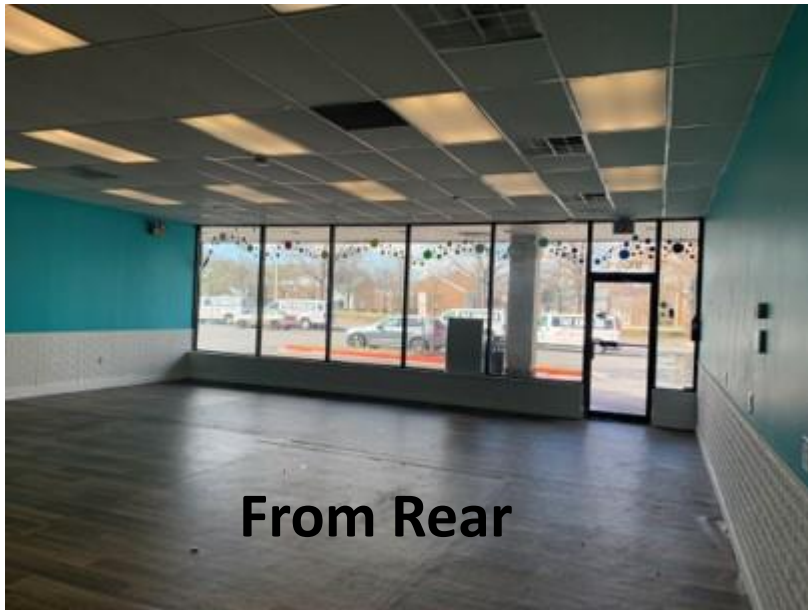

From Front Door

From Rear

Suite L – Right Hand Side

RETAIL FOR LEASE
WHISKEY BOTTOM SHOPPING CENTER
9105 All Saints Road, Laurel, MD 20707

LA LEE &
ASSOCIATES
COMMERCIAL REAL ESTATE SERVICES