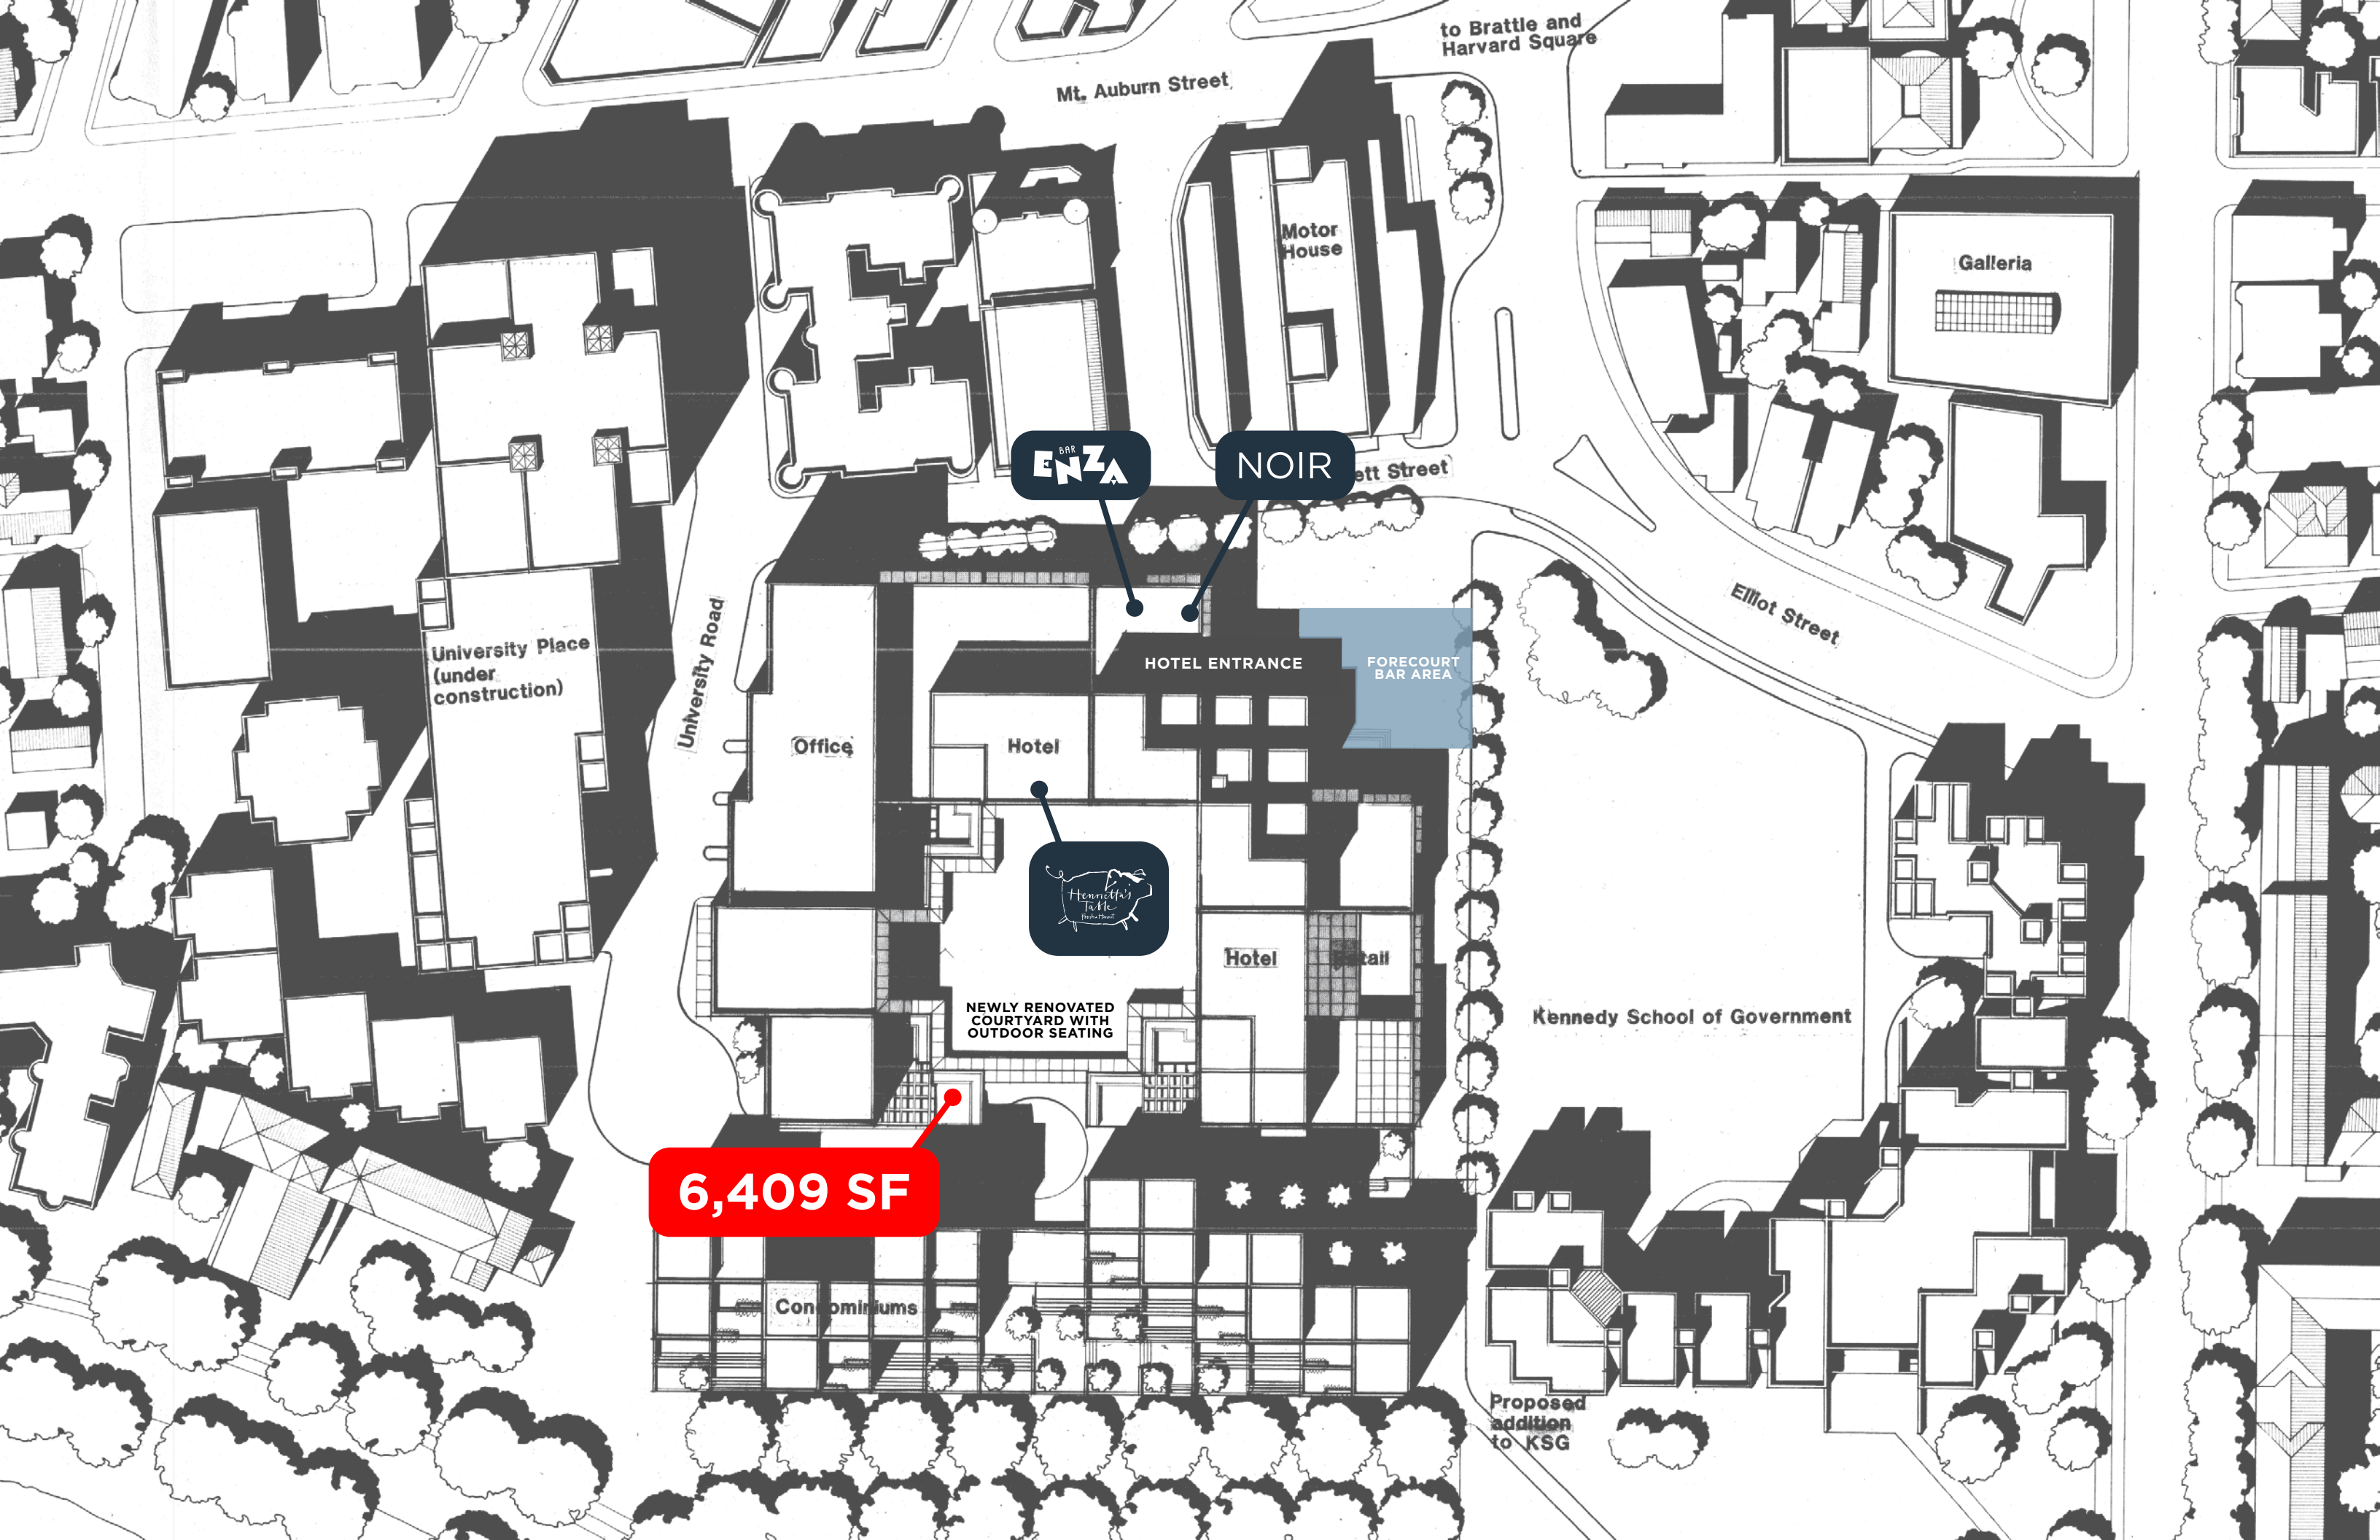

HARVARD SQUARE

MBTA RED LINE

~23,200 PASSENGERS DAILY | 13 BUS CONNECTIONS

8 MILLION ANNUAL VISITORS

HARVARD SQUARE IS A WORLDWIDE DESTINATION

PROMINENT LOCATION

ROUGHLY 15 MINUTES FROM DOWNTOWN BOSTON VIA MBTA AND CAR

23,000 STUDENTS

ENROLLED AT HARVARD UNIVERSITY

6,409 SF
SECOND GENERATION RESTAURANT SPACE

6,409 SF

RESTAURANT | RETAIL

Newly renovated courtyard with outdoor seating.

Mt. Auburn Street

to Brattle and Harvard Square