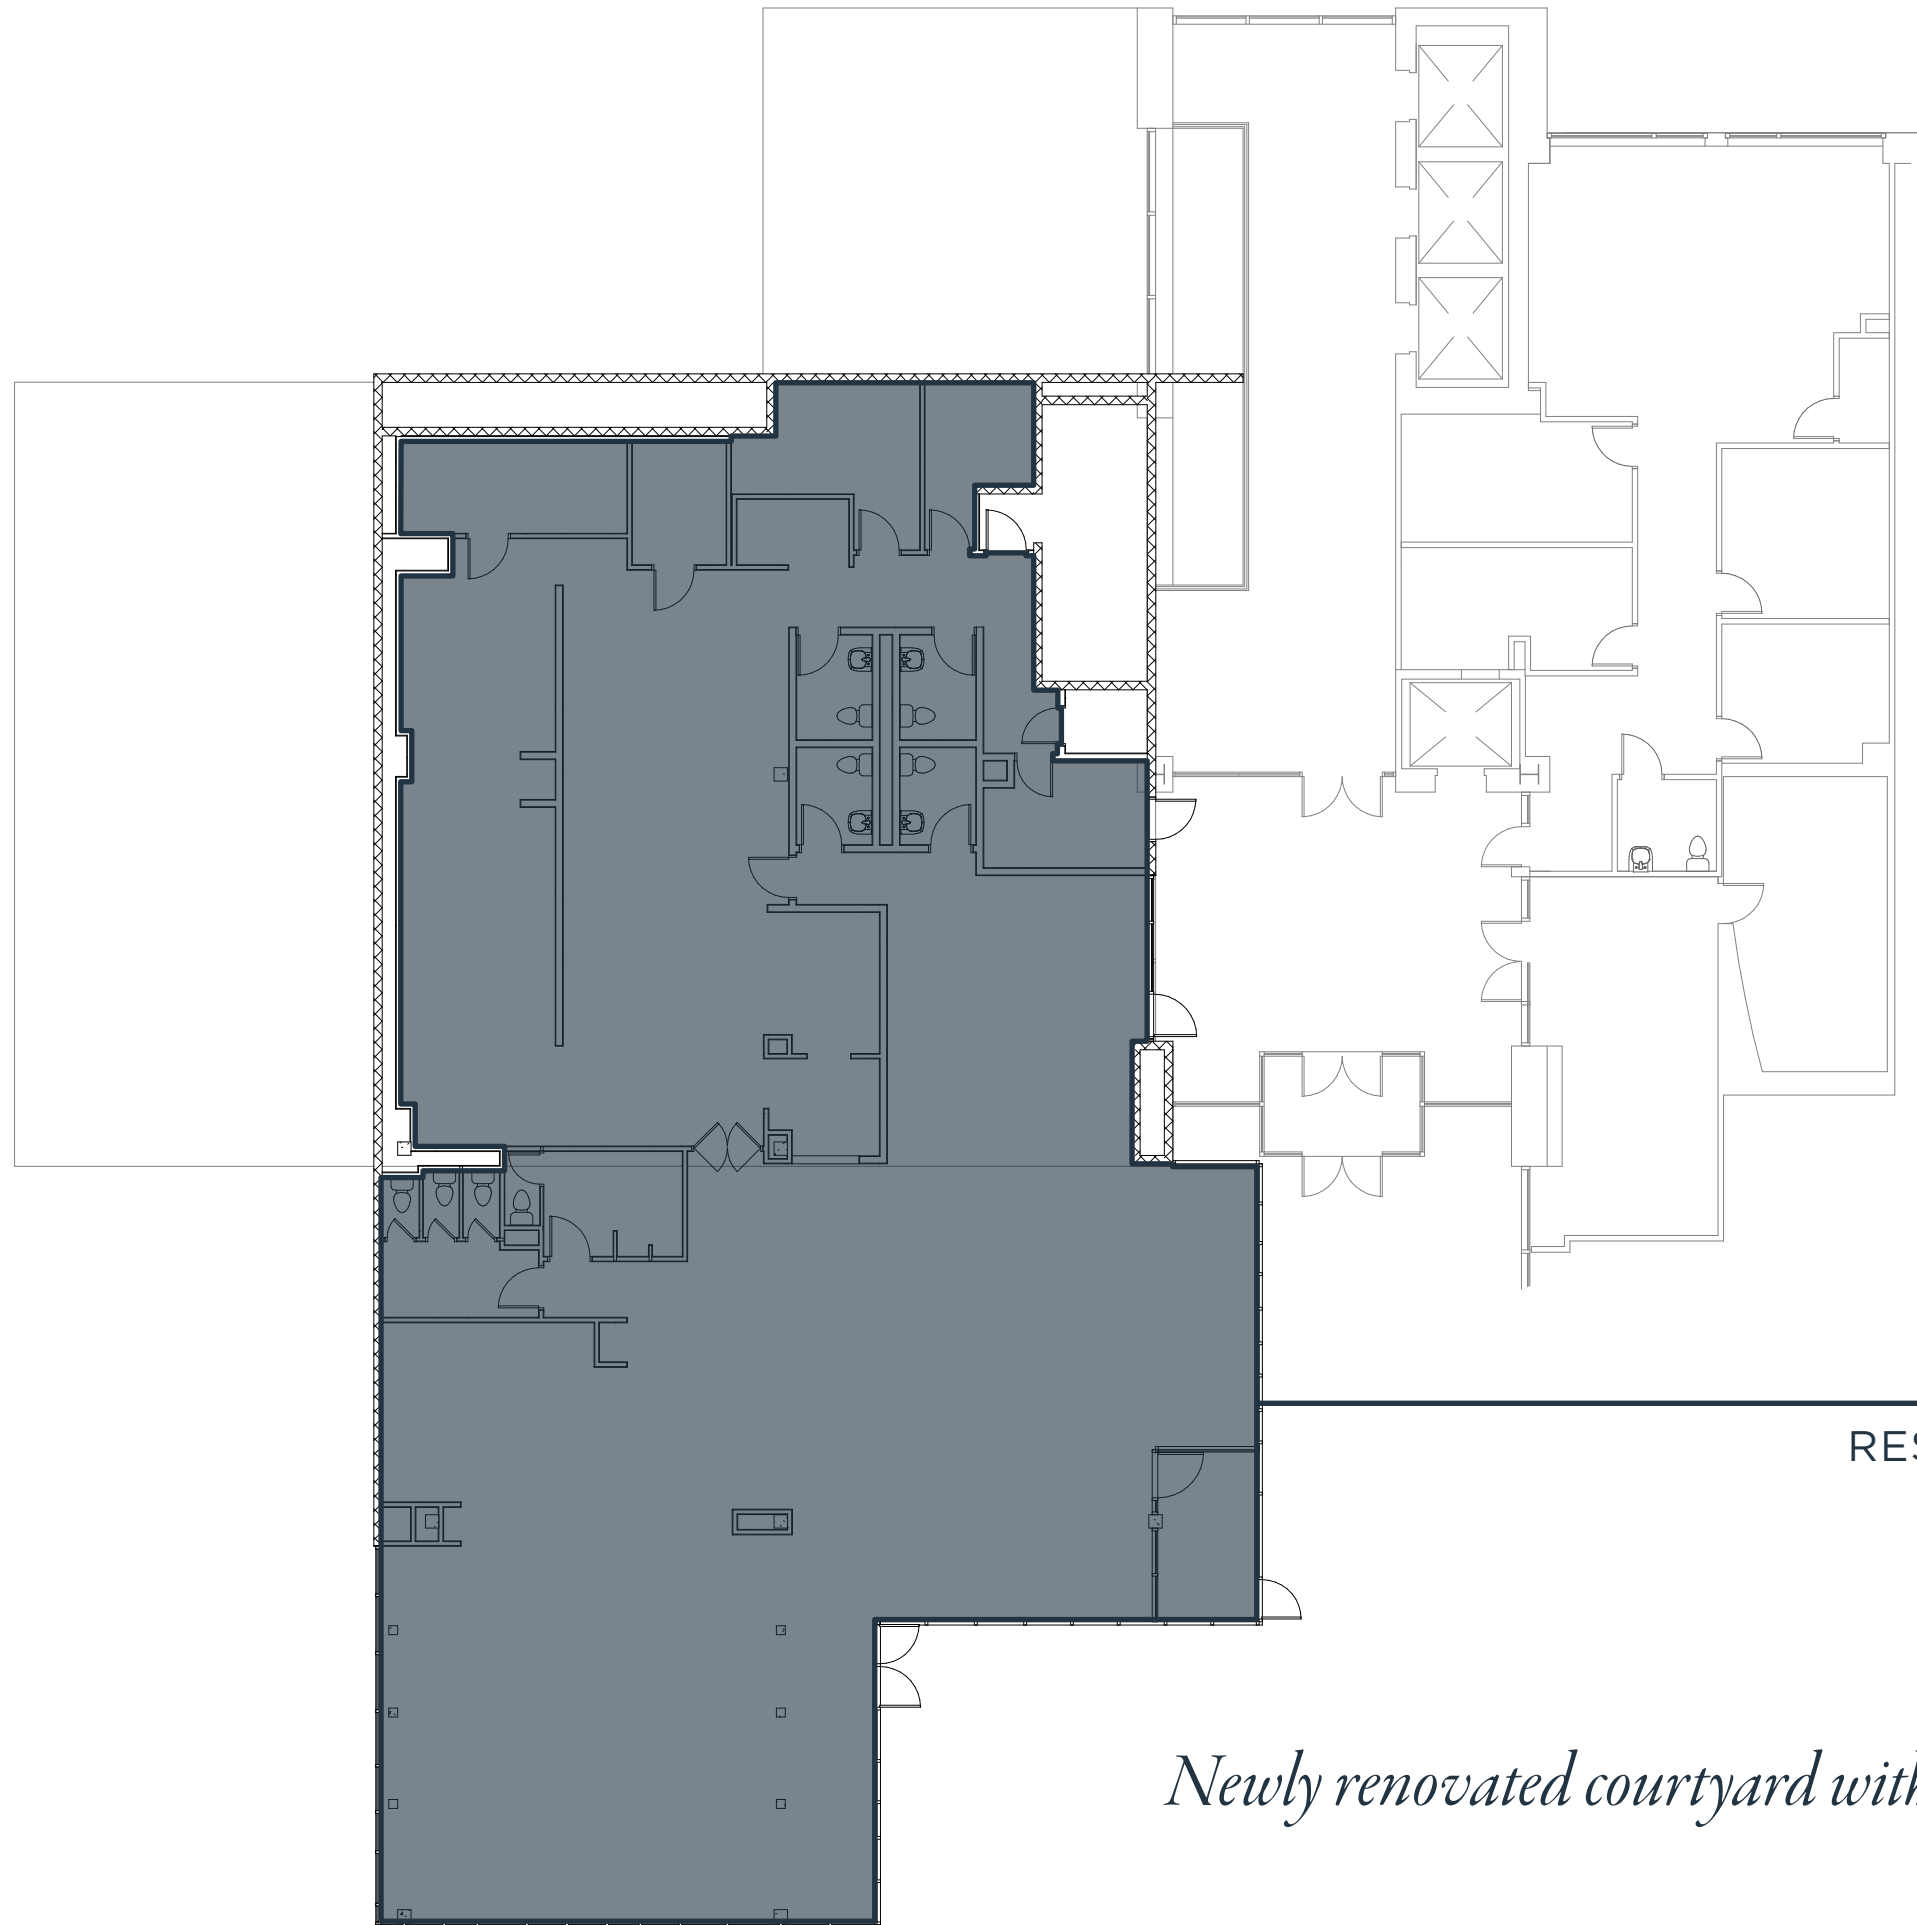

23,000 STUDENTS

ENROLLED AT HARVARD UNIVERSITY

6,409 SF
SECOND GENERATION RESTAURANT SPACE

6,409 SF

RESTAURANT | RETAIL

Newly renovated courtyard with outdoor seating.

Mt. Auburn Street

to Brattle and Harvard Square