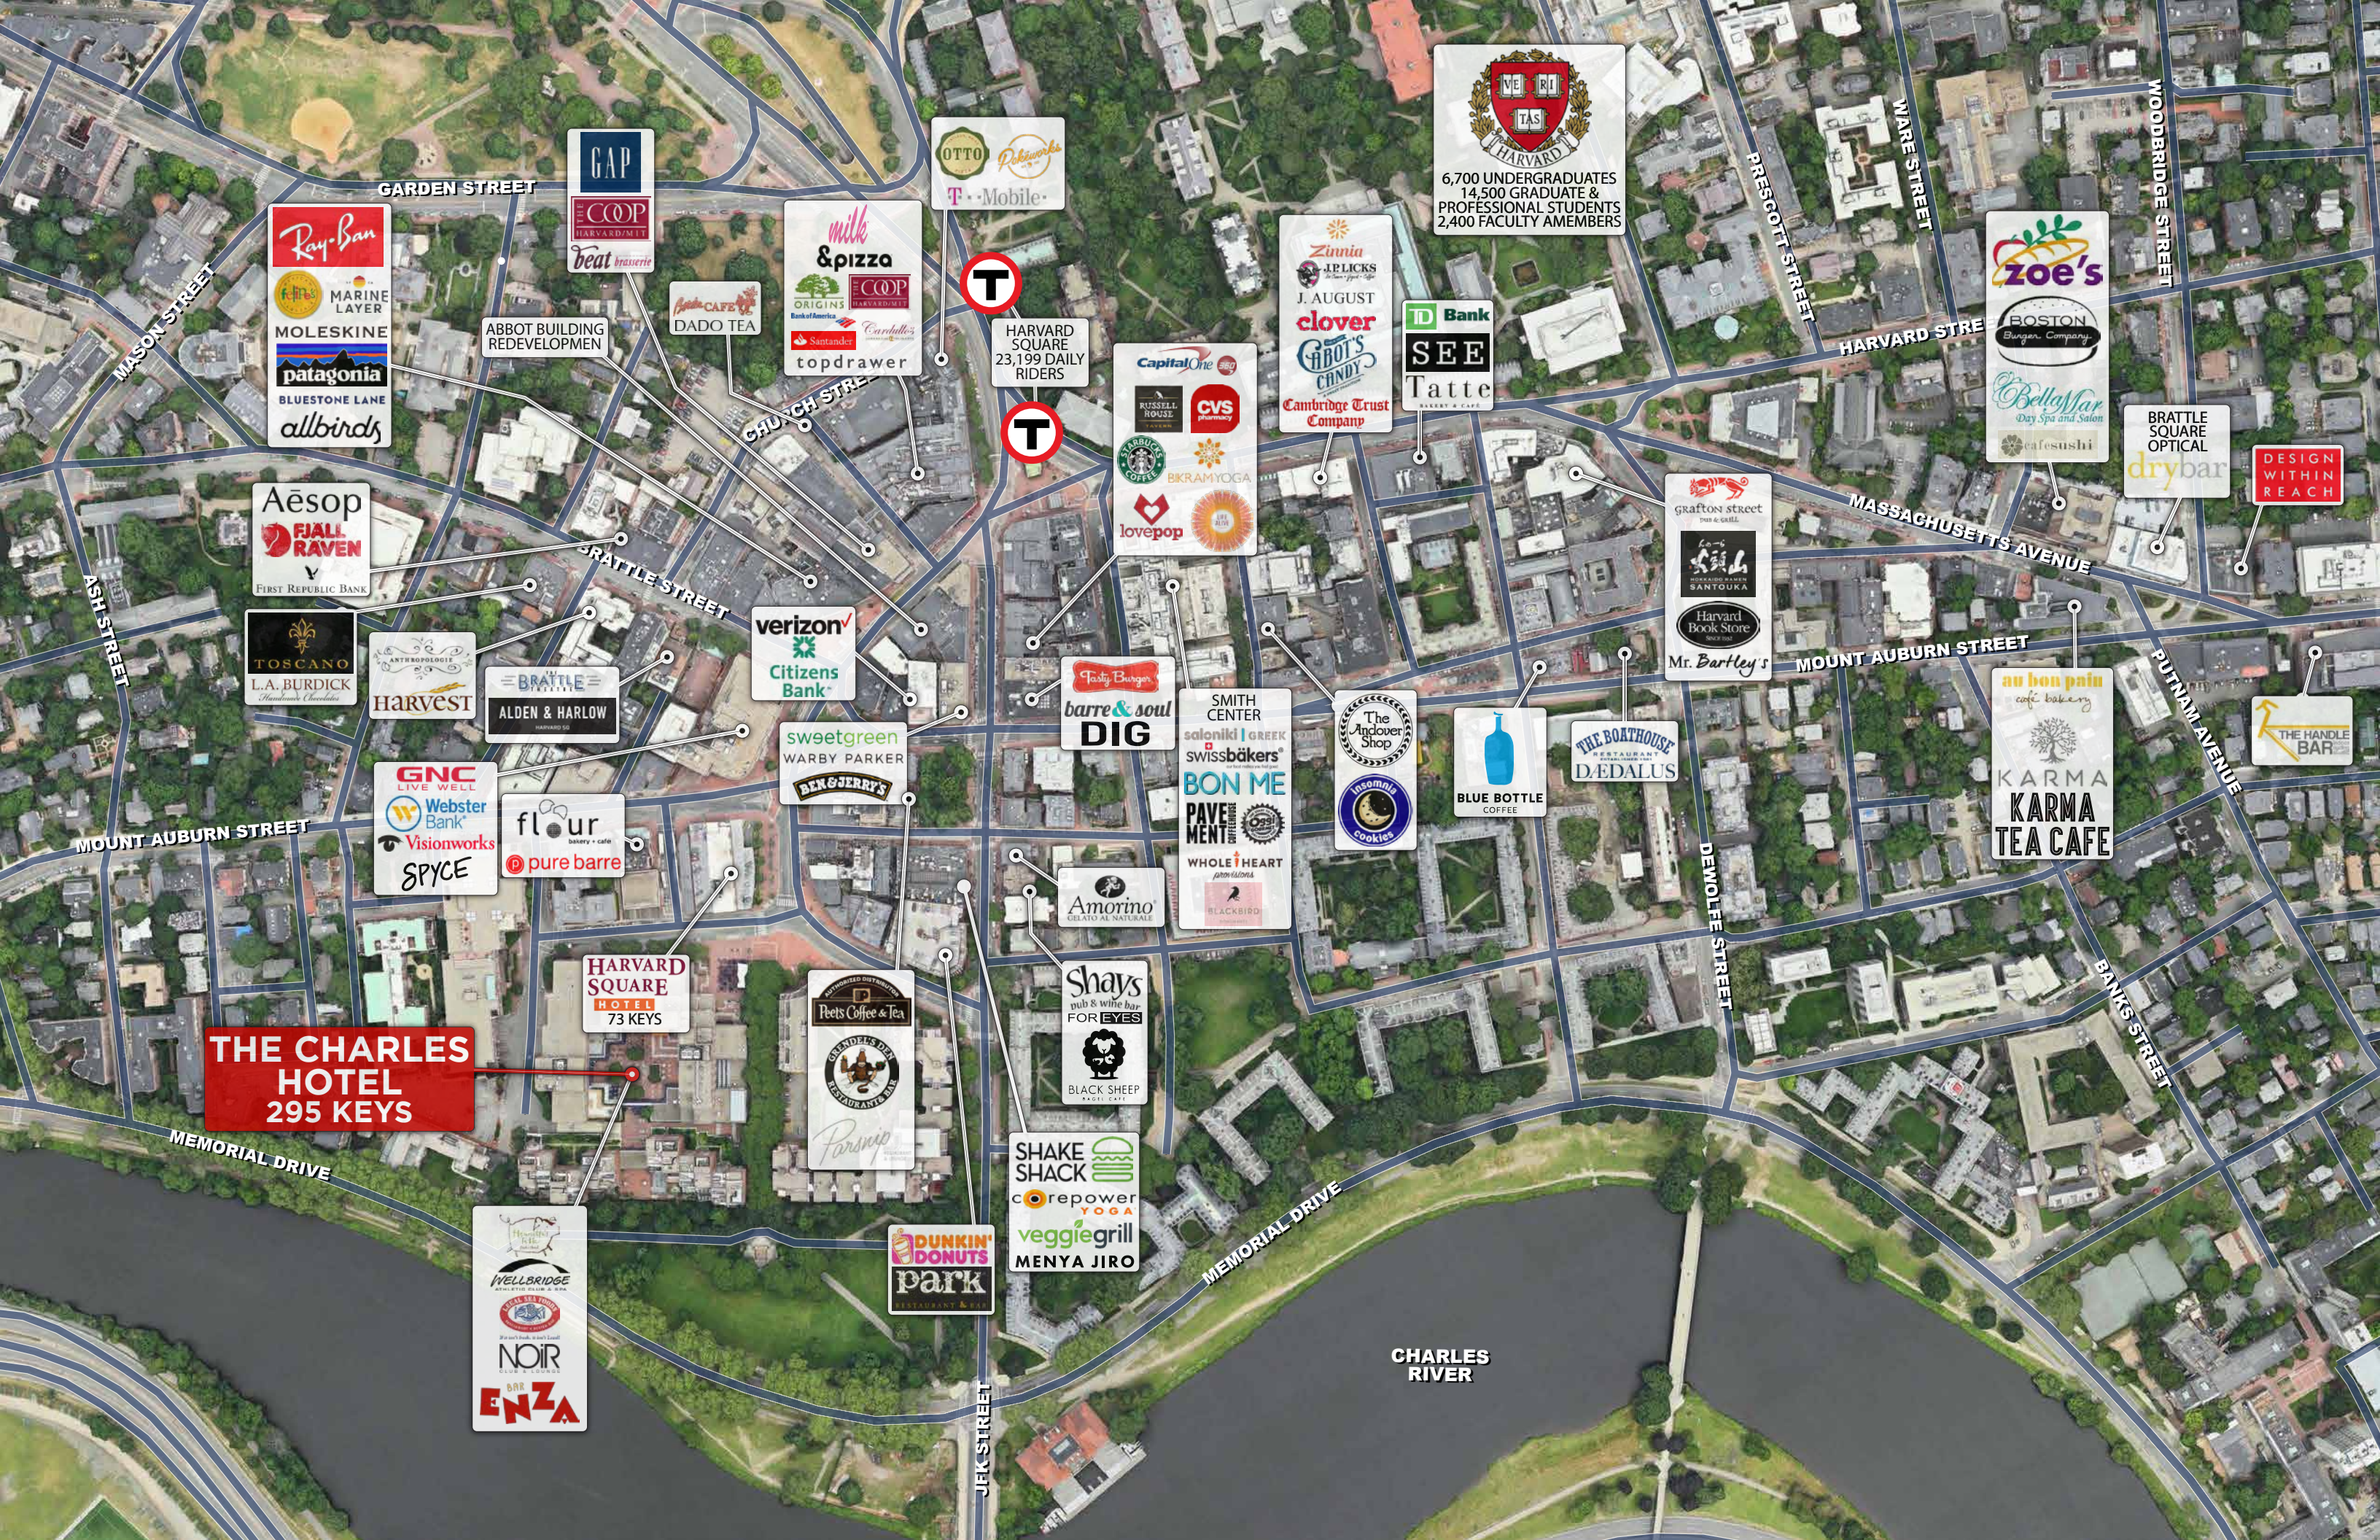

HARVARD SQUARE

MBTA RED LINE

~23,200 PASSENGERS DAILY | 13 BUS CONNECTIONS

8 MILLION ANNUAL VISITORS

HARVARD SQUARE IS A WORLDWIDE DESTINATION

PROMINENT LOCATION

ROUGHLY 15 MINUTES FROM DOWNTOWN BOSTON VIA MBTA AND CAR

FORECOURT BAR AREA

Office

Hotel

Hennelly's Table
The Food

Hotel

Retail

NEWLY RENOVATED COURTYARD WITH OUTDOOR SEATING

Kennedy School of Government

6,409 SF

Condominiums

Proposed addition to KSG

HARVARD
6,700 UNDERGRADUATES
14,500 GRADUATE & PROFESSIONAL STUDENTS
2,400 FACULTY AMEMBERS

HARVARD SQUARE
23,199 DAILY RIDERS

THE CHARLES HOTEL
295 KEYS

HARVARD SQUARE HOTEL
73 KEYS