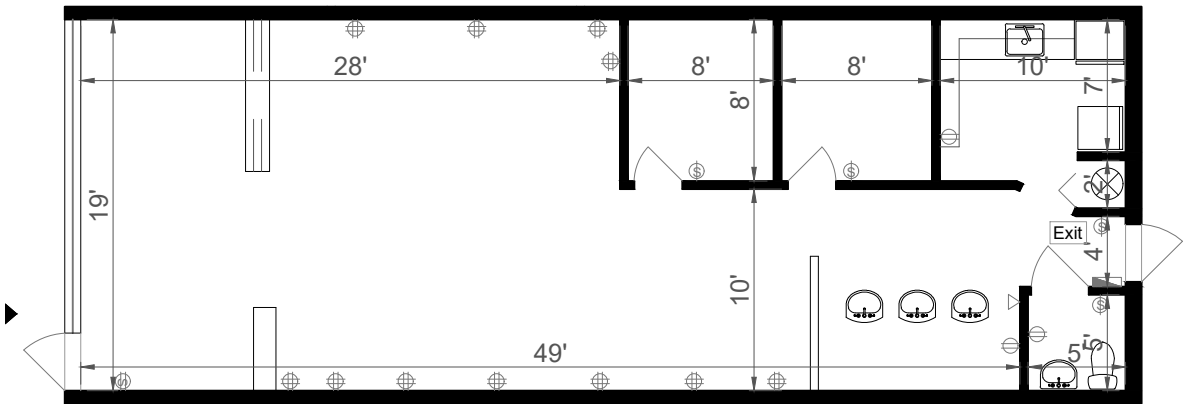

LINCOLN PARK PLAZA

6886 STIRLING ROAD | DAVIE, FL 33024

LEGEND:

⊕	THERMOSTAT
⊖	DOUBLE RECEPTACLE
⊕	QUAD RECEPTACLE
⊕	SINGLE SWITCH
⊕	DOUBLE SWITCH
⊕	QUATRUPLE SWITCH
▭	ELECTRICAL PANEL
⊕	CABLE RECEPTACLE
▽	VOICE RECEPTACLE
▼	DATA RECEPTACLE
▽	VOICE/DATA RECEPTACLE

1,130 Rentable SF

Rendering by Floor Plan Visuals. 11/15/2022
All measurements are approximate. While deemed reliable, no information on these floor plans should be relied upon without independent verification.