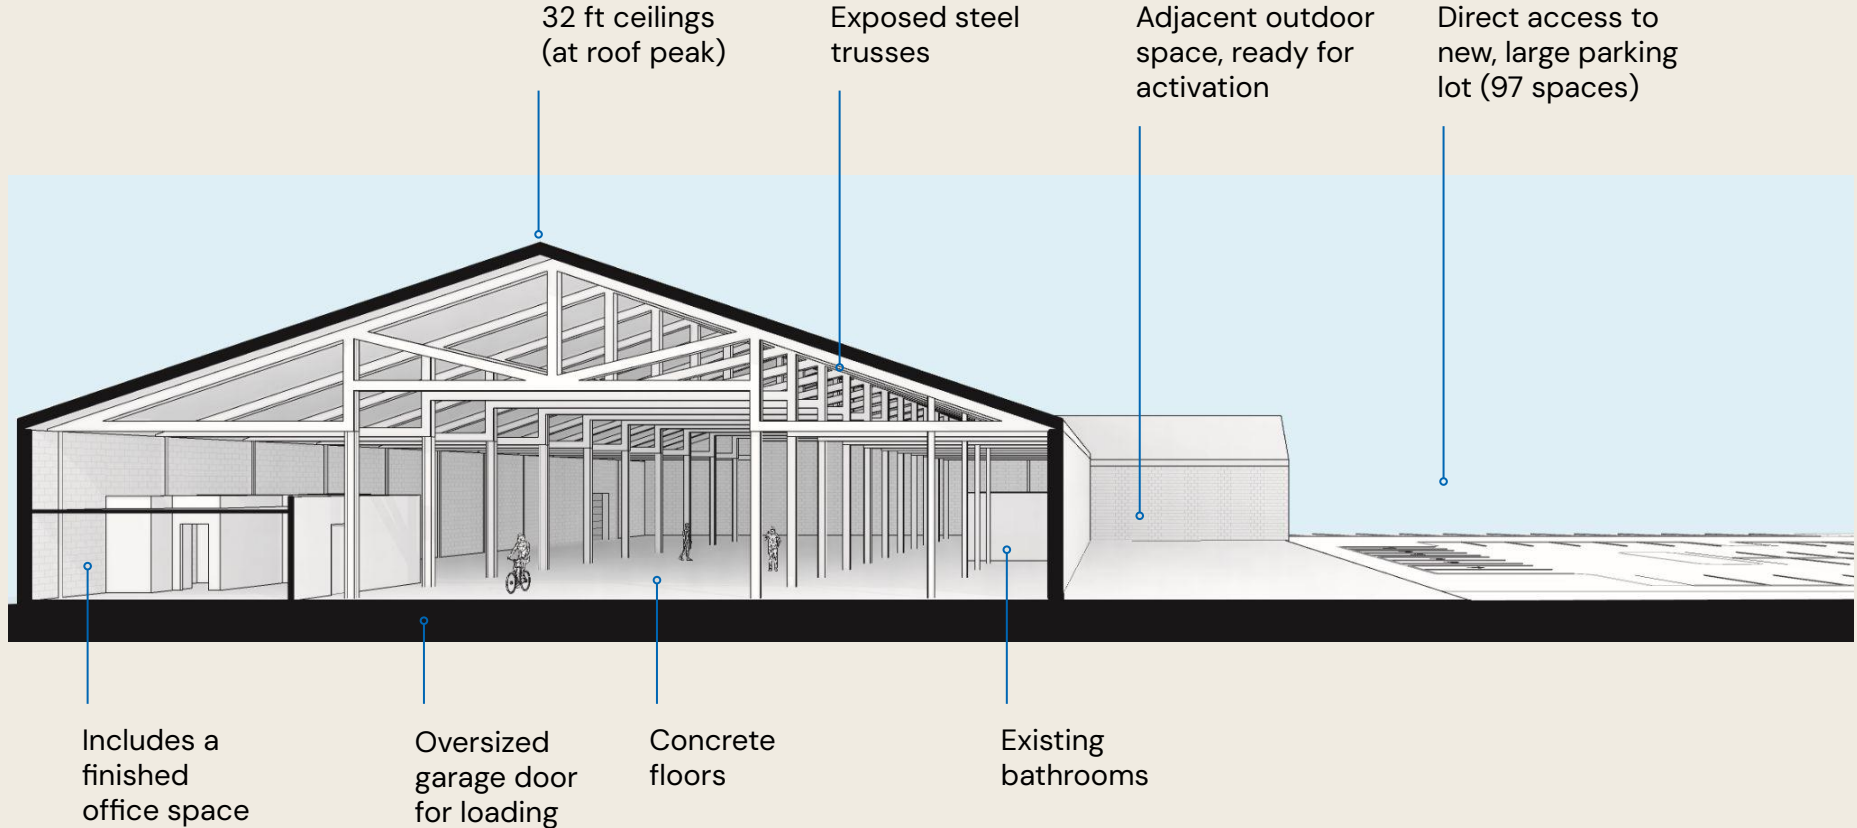

The Shed: A Special Corner of 50 Sims

The Shed

A 20,000 sq ft former hangar, The Shed is a free-standing structure with directly adjacent outdoor space and parking – offering incredible opportunity for visibility and easy access. Though its own building, The Shed is very much a part of the 50 Sims campus, giving you access to a larger network and shared building amenities.

The Shed

The Shed

The Shed

The Shed Office