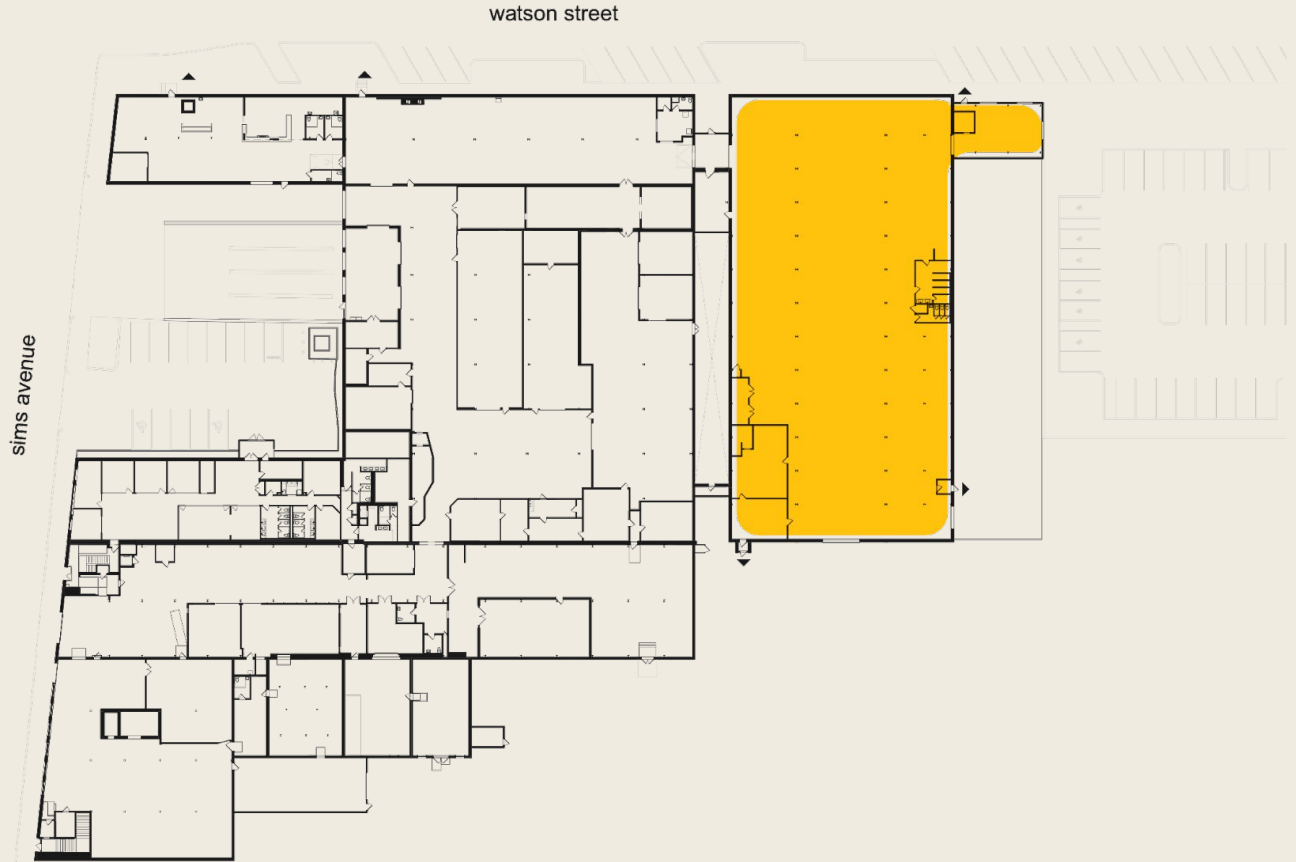

The Shed: A Special Corner of 50 Sims

The Shed

A 20,000 sq ft former hangar, The Shed is a free-standing structure with directly adjacent outdoor space and parking – offering incredible opportunity for visibility and easy access. Though its own building, The Shed is very much a part of the 50 Sims campus, giving you access to a larger network and shared building amenities.

The Shed

The Shed

The Shed

The Shed Office