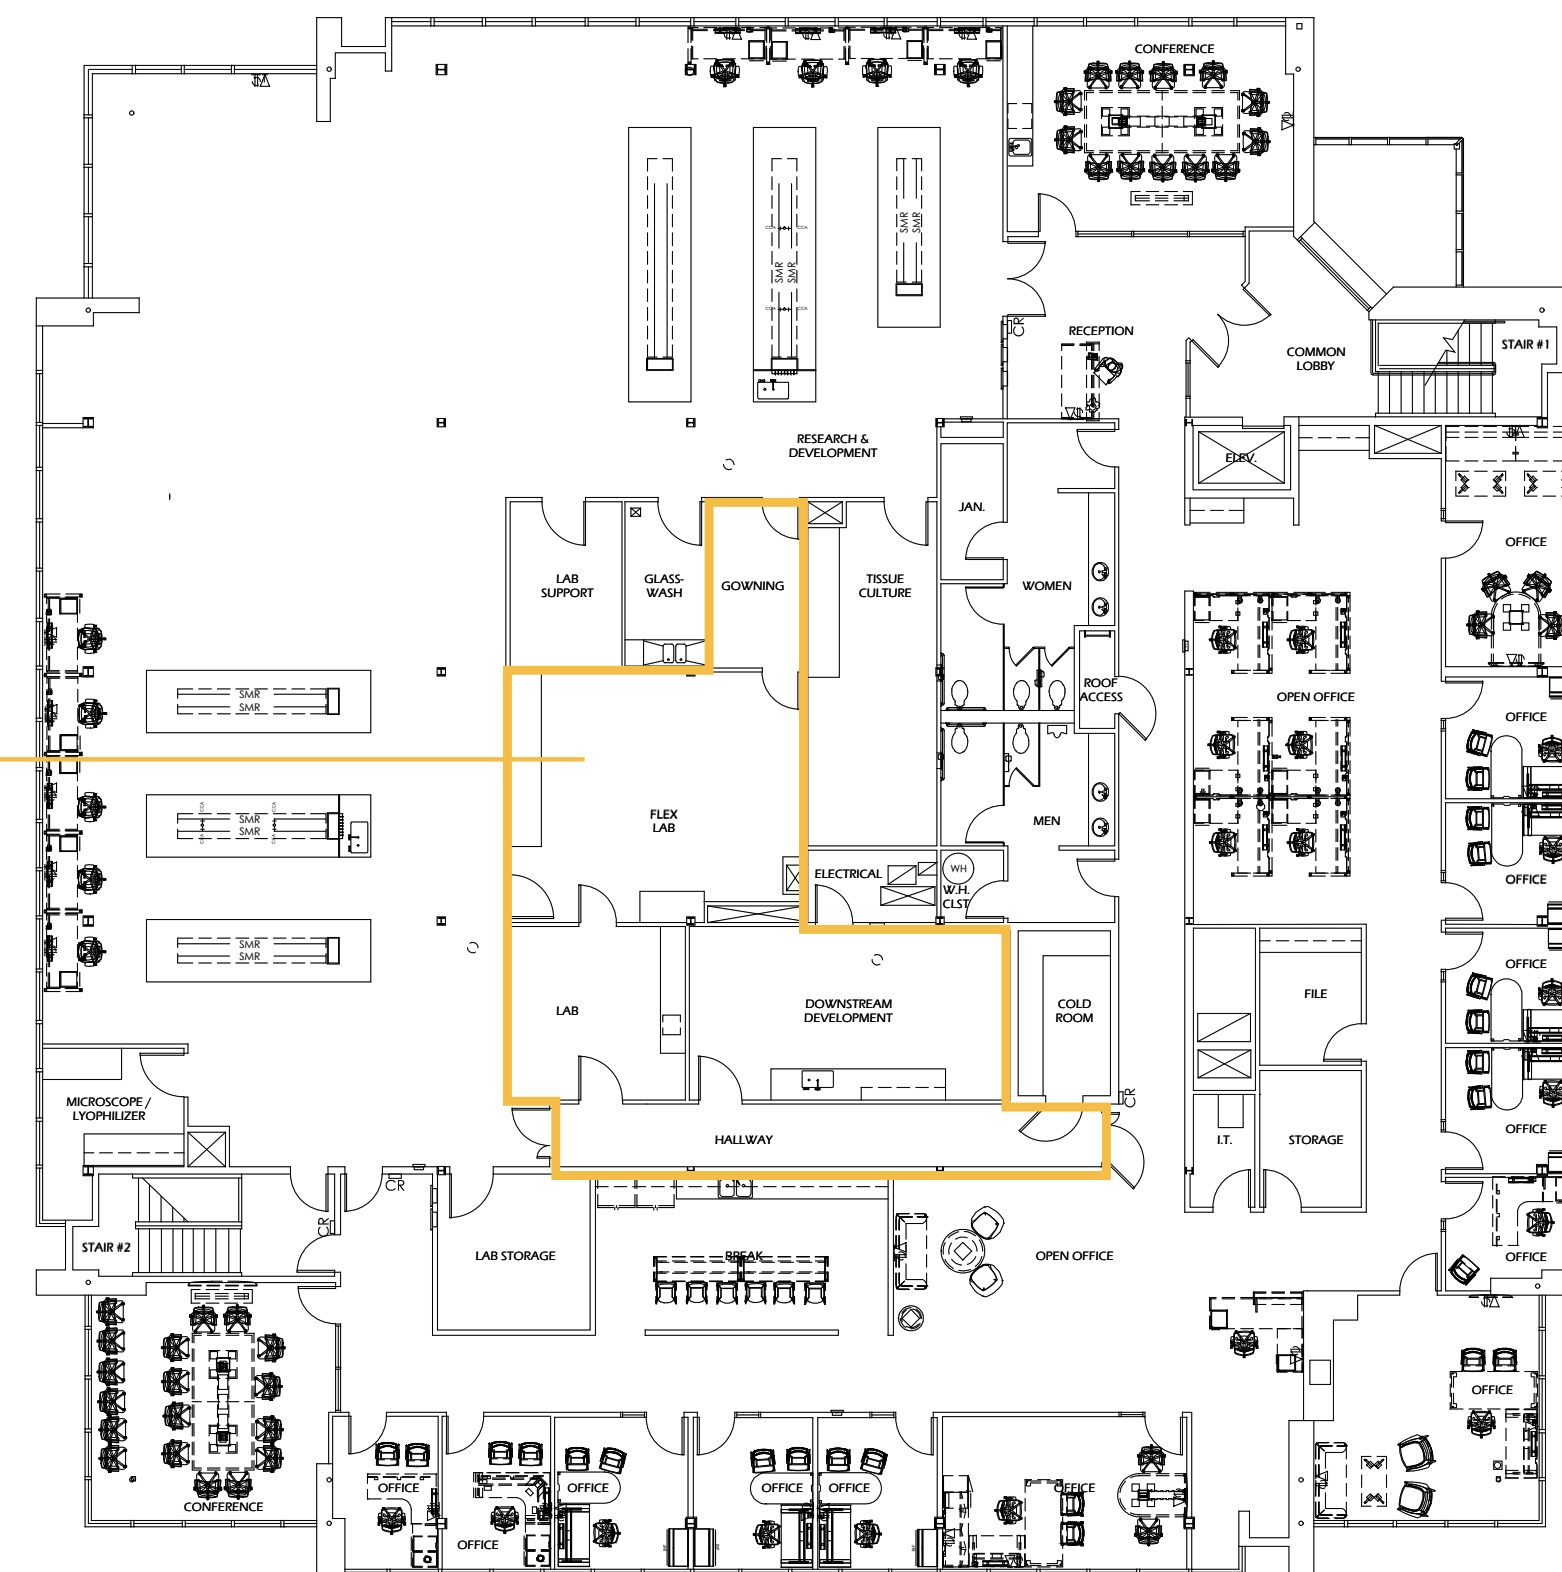

MATTERPORT TOUR

14,461 RSF

Fully furnished office space, in-place lab equipment, and walk-in cold room.
Building top signage available.

± 1,400 SF ISO 8
Clean Room

* AMENITIES

THE PATIO. THE PULSE.

Everything at SOVA orbits The Patio.
Coffee to start the day. A gym to reset it.
Tacos when you've earned them. A brewery
when you really have.