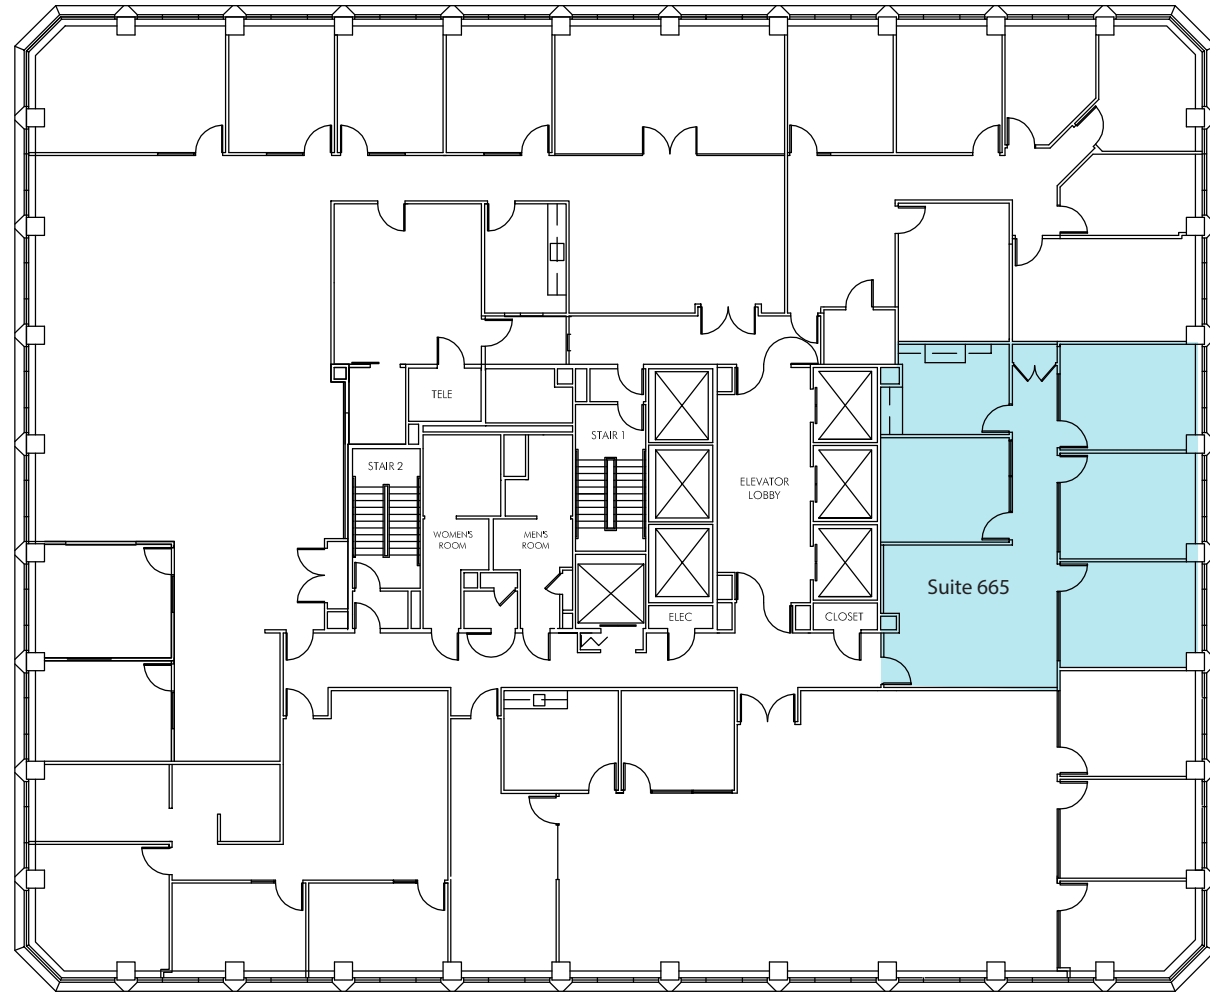

SUITE 665 - 1,618 RSF

- 4 large offices / team rooms
- Kitchen
- Montgomery outlooks
- Available now

MONTGOMERY STREET

CLAY STREET

Kelly Glass
415.322.5062
kelly.glass@avisonyoung.com
RE Lic #01335179

Colton Hanley
415.913.8699
colton.hanley@avisonyoung.com
RE Lic #02089768