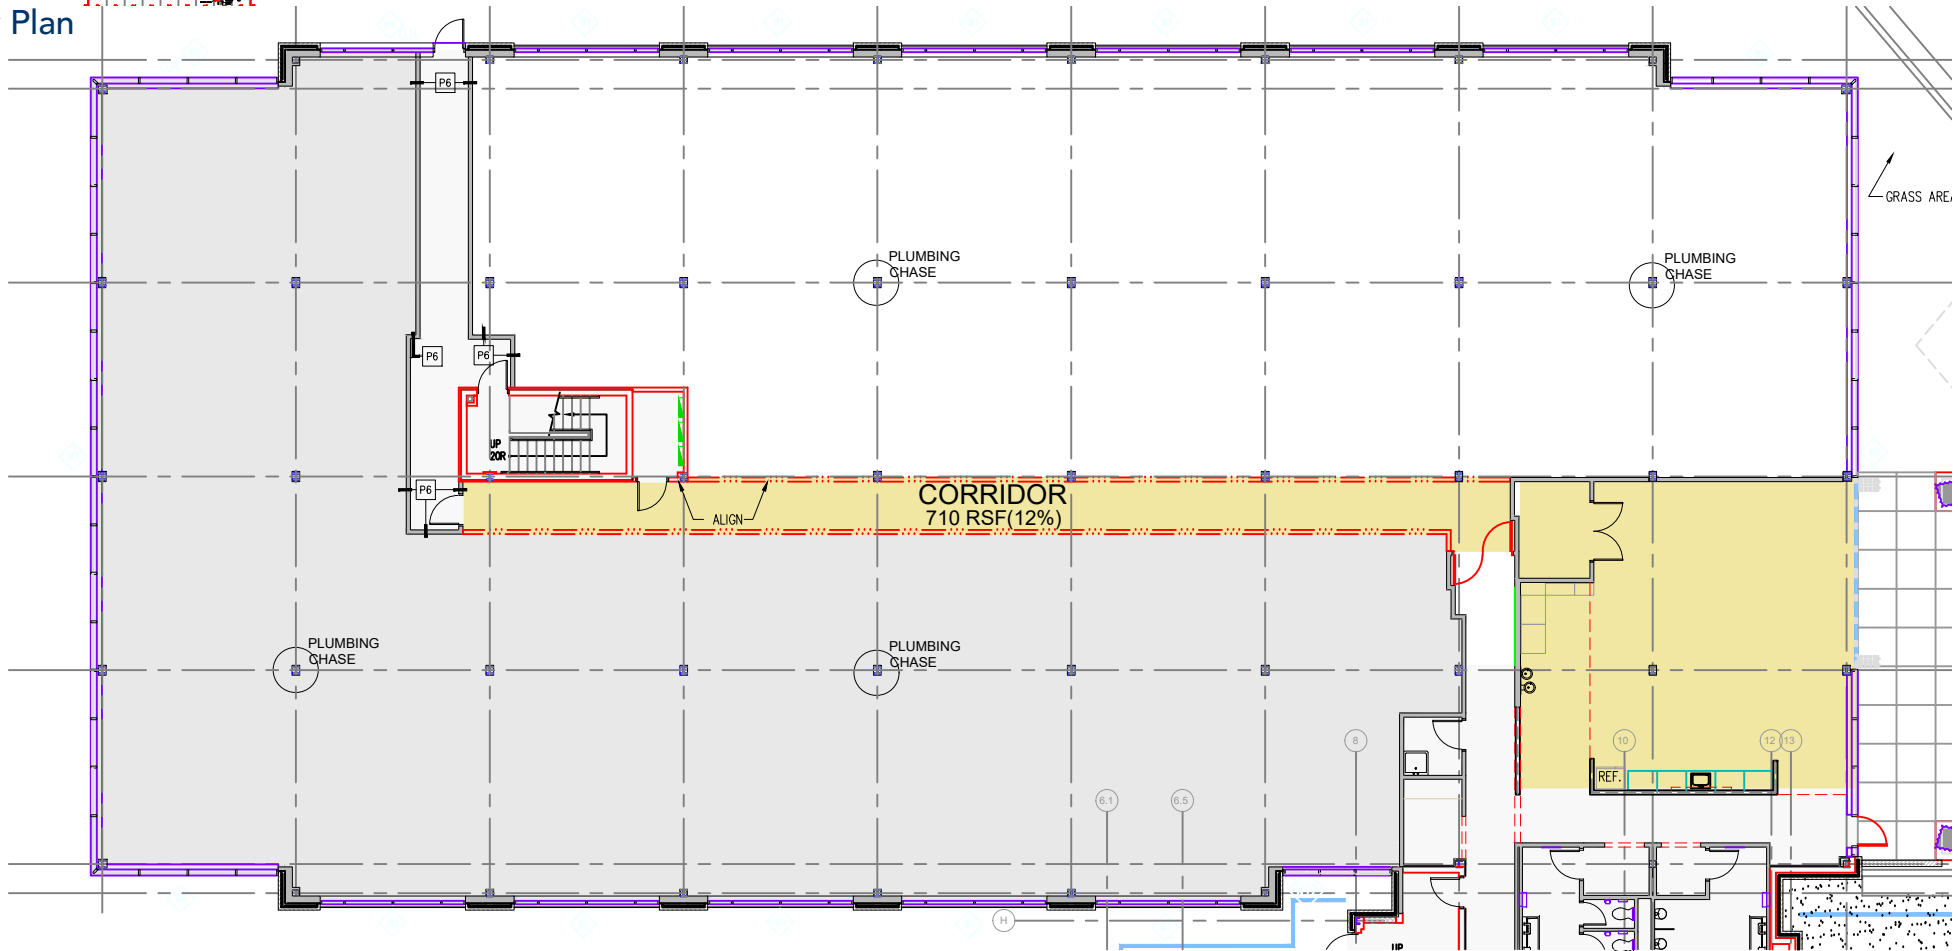

TOTAL SF AVAILABLE - 7,520 RSF(12%)

[Click to access 3D model](#)

Key Plan

Floor Plan