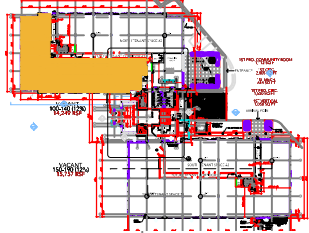

TOTAL SF AVAILABLE - 7,520 RSF(12%)

[Click to access 3D model](#)

Key Plan

Floor Plan