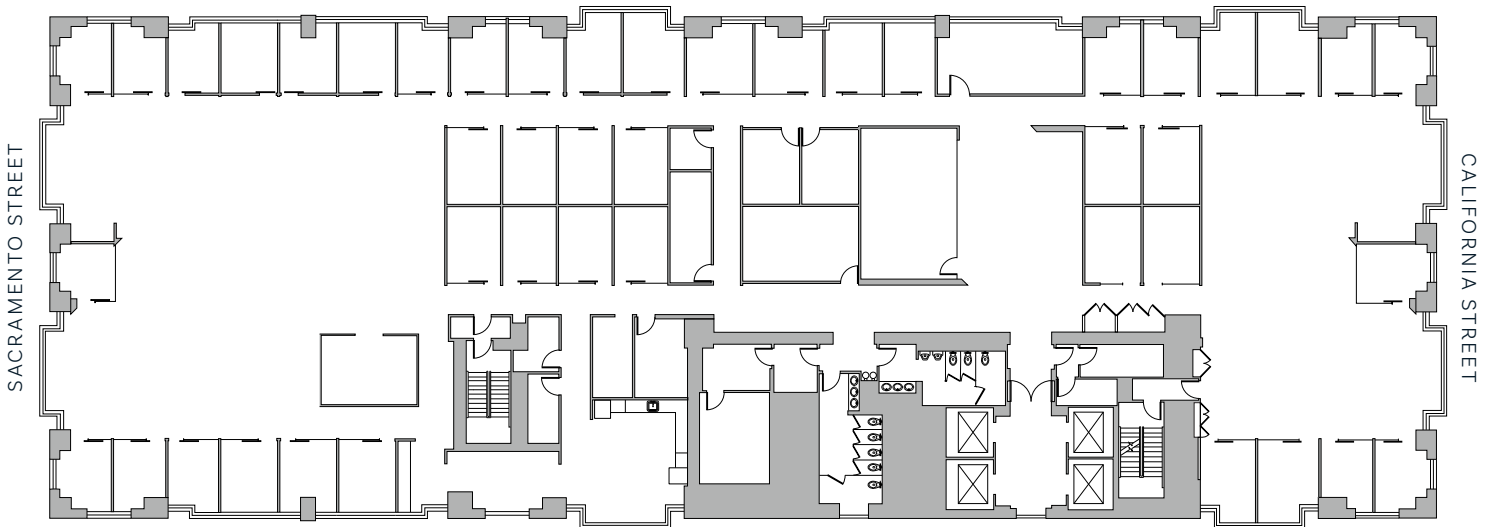

SUITE 600

20,992 RSF

Column free side-core design

- 114** Workstations
- 24** Private Offices
- 5** Meeting Rooms
- 1** Lounge Break Area
- 1** Kitchenette
- 1** Mother's Room

KEARNY STREET

COIT TOWER VIEWS