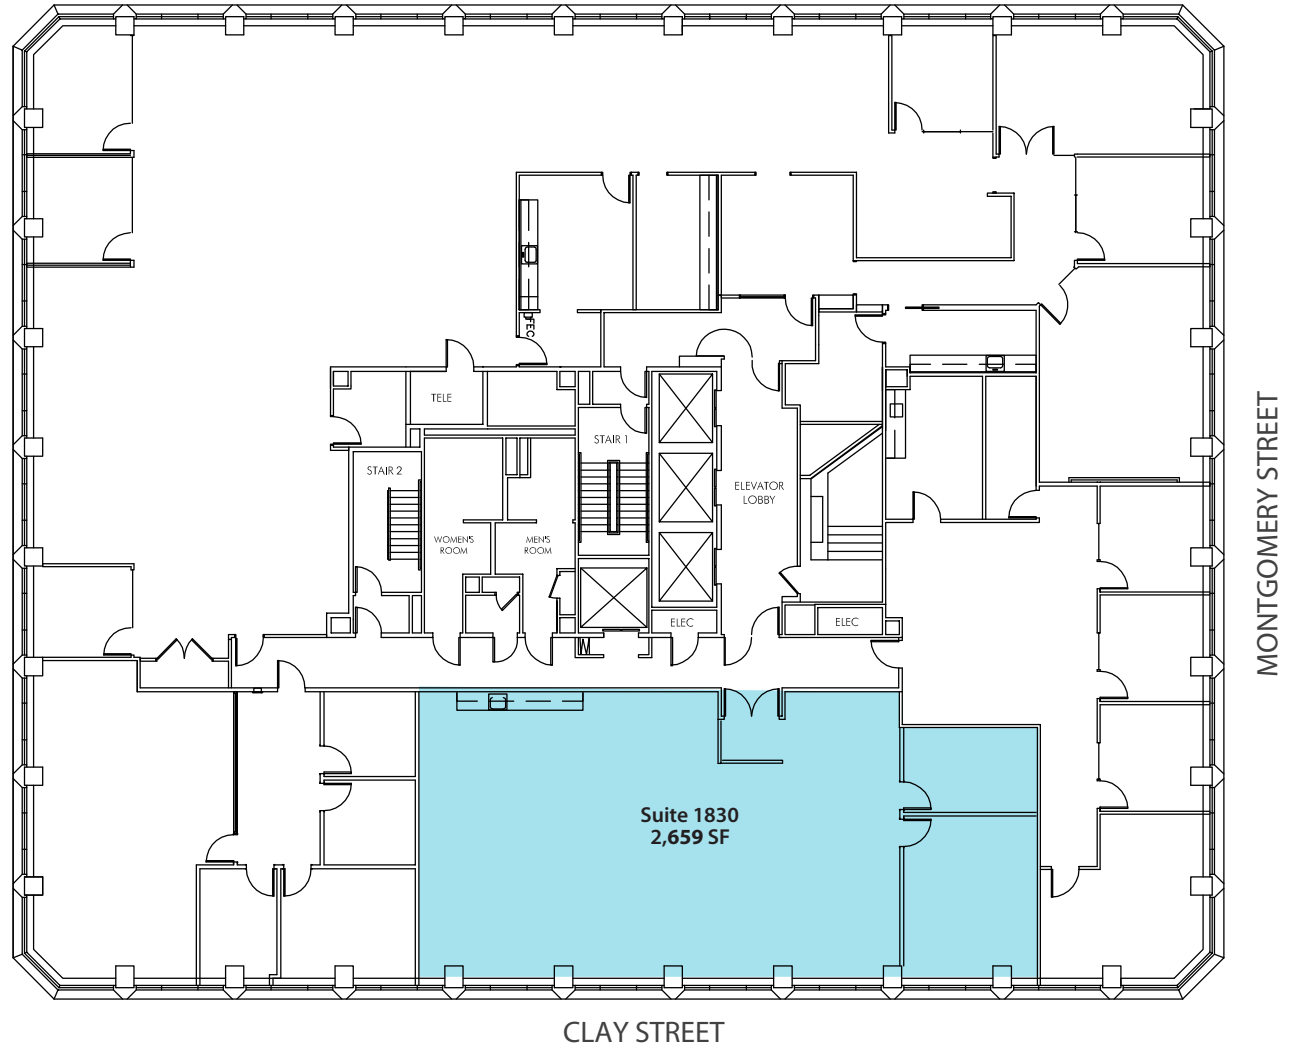

SUITE 1830 - 2,659 RSF

- 1 glass front private office
- Conference room
- Open kitchen
- Bright, open suite
- Available September now

Kelly Glass
415.322.5062
kelly.glass@avisonyoung.com
RE Lic #01335179