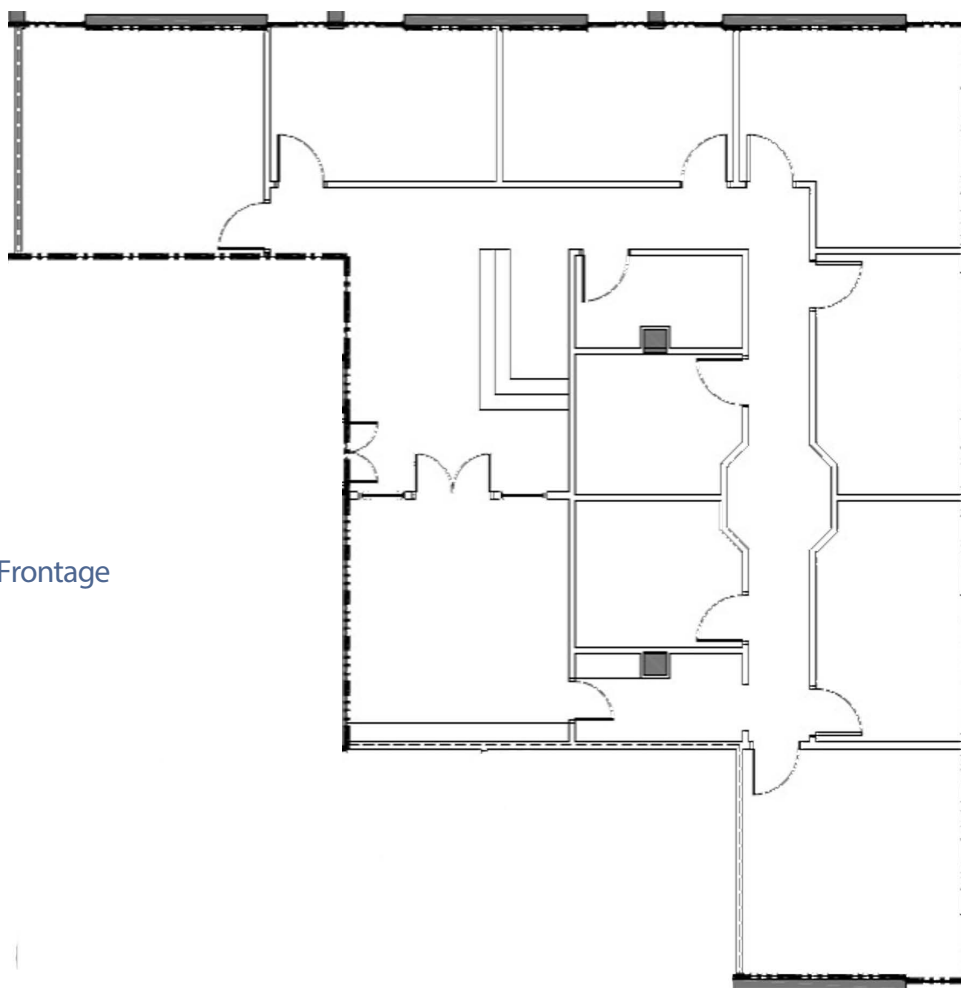

PLAZA CENTER

249-251 Royal Palm Way | Palm Beach, FL 33480

Suite 301 | 3,140 SF

Note:
Royal Palm Way Frontage

Contact Us

KEVIN PROBEL

Senior Managing Director
+1 561 676 2131
kevin.probel@jll.com

KEVIN MCCARTHY