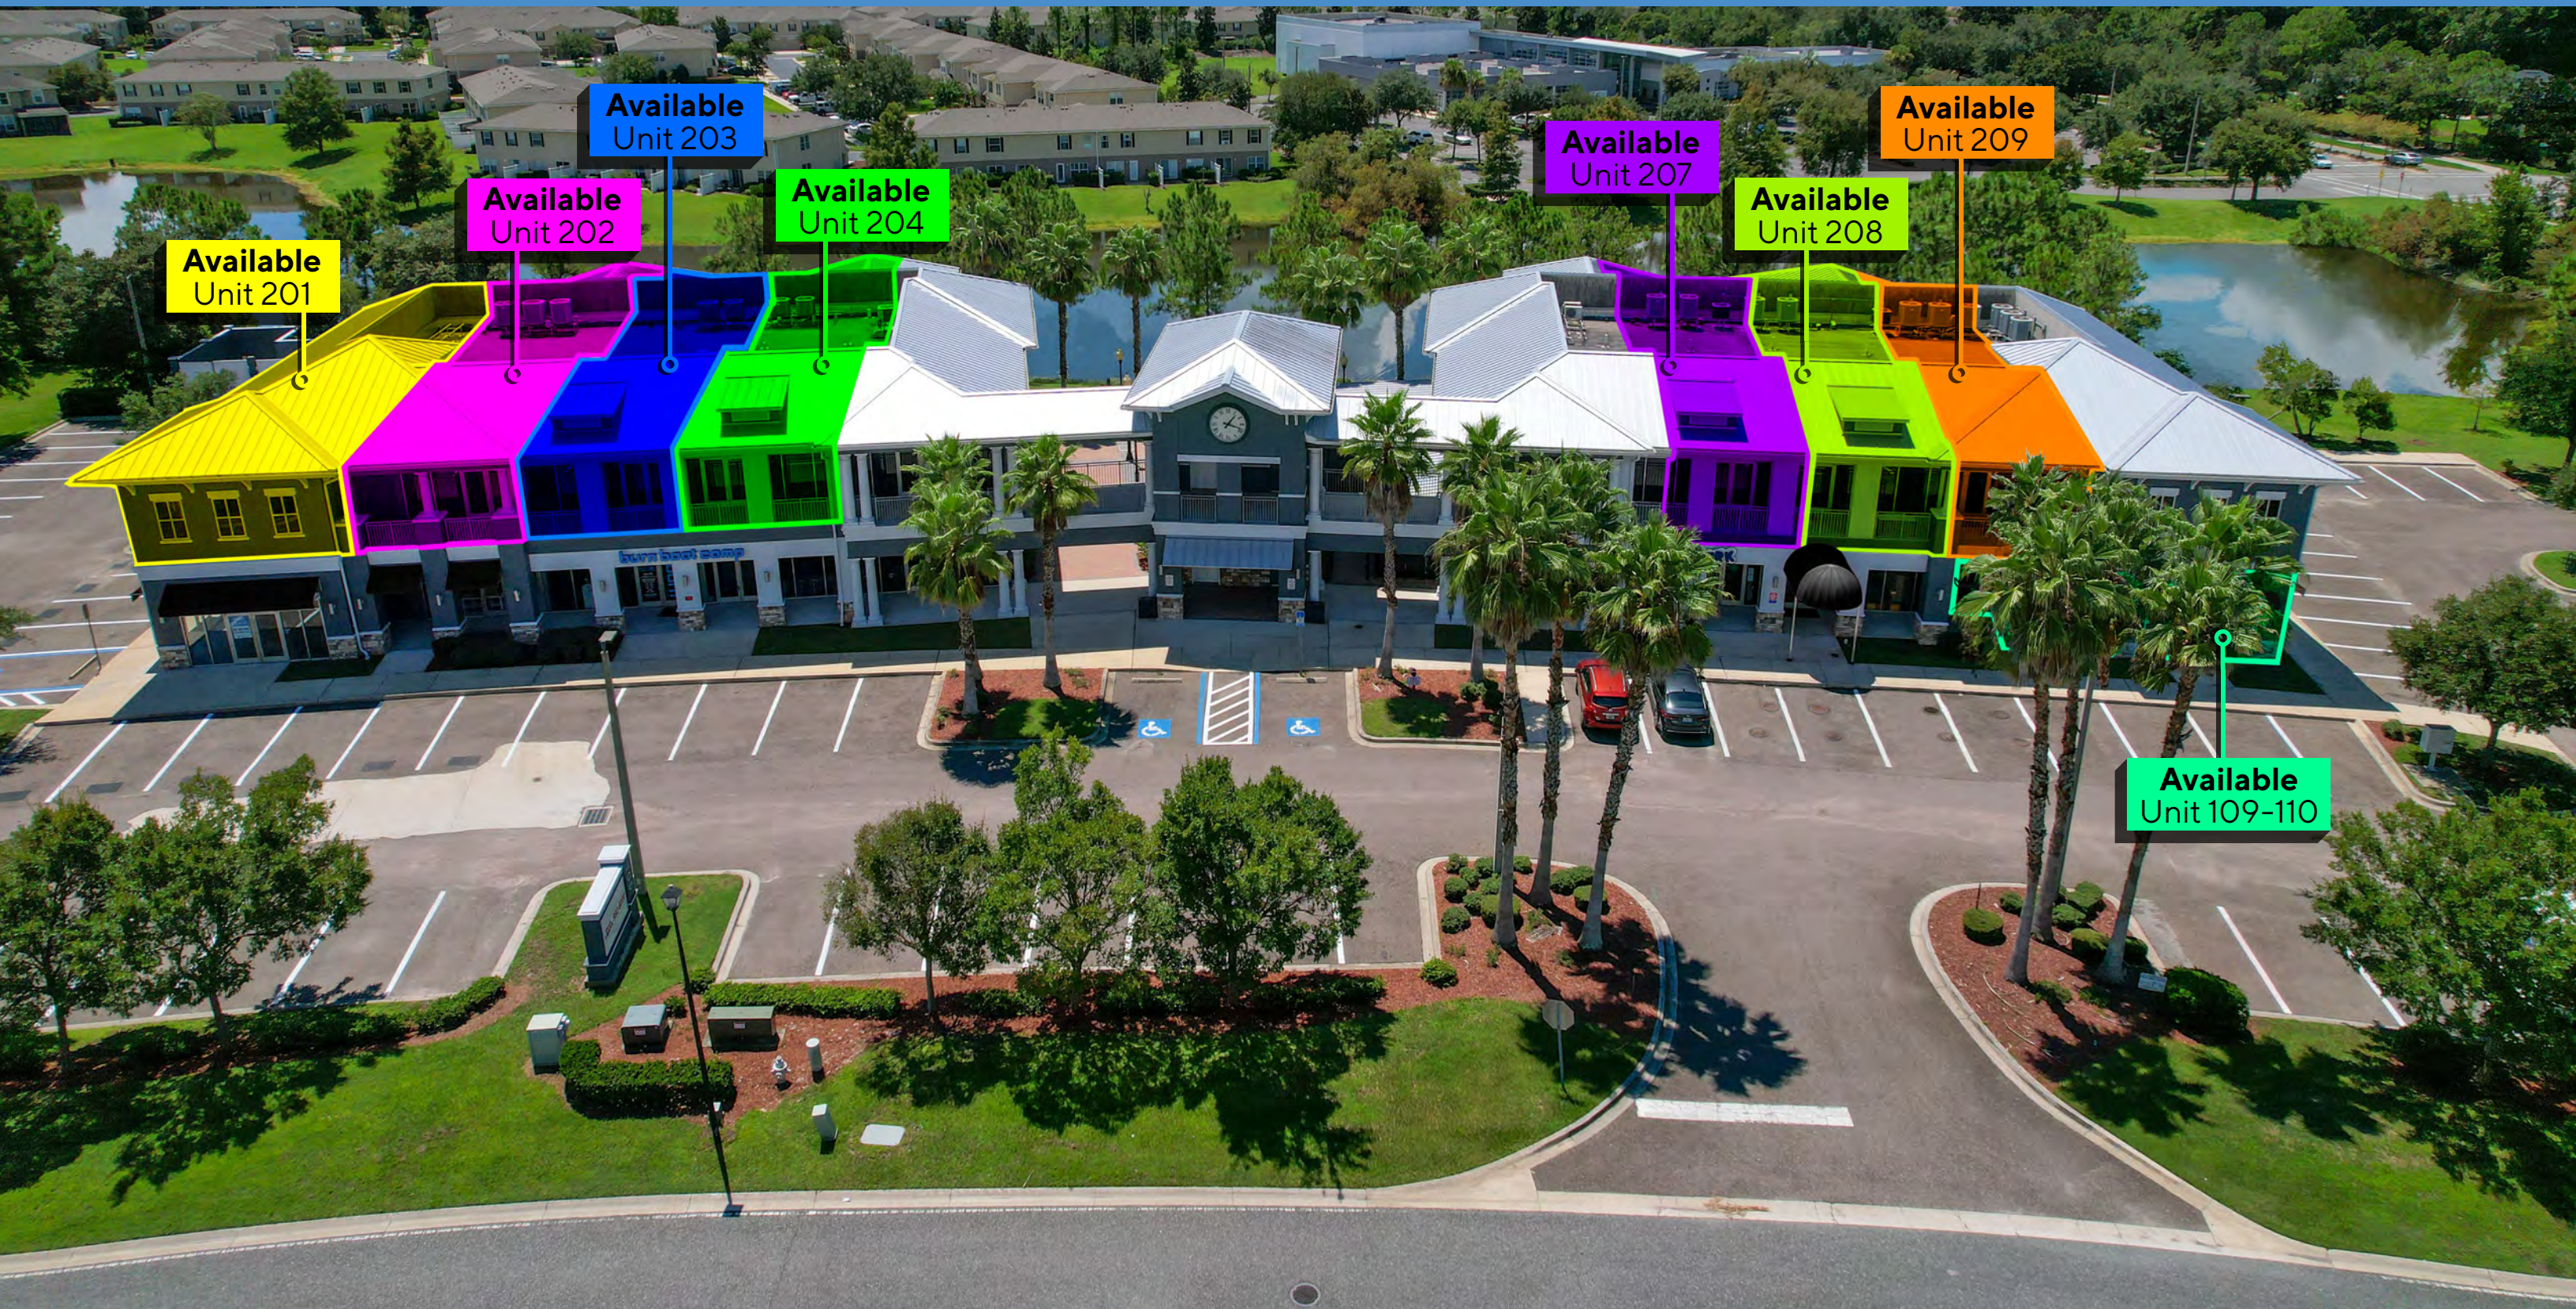

THE TOWN SHOPPES OF FLEMING ISLAND

406 Old Hard Road | Fleming Island, FL 32003

Available
Unit 201

Available
Unit 202

Available
Unit 203

Available
Unit 204

Available
Unit 207

Available
Unit 208

Available
Unit 209

Available
Unit 109-110