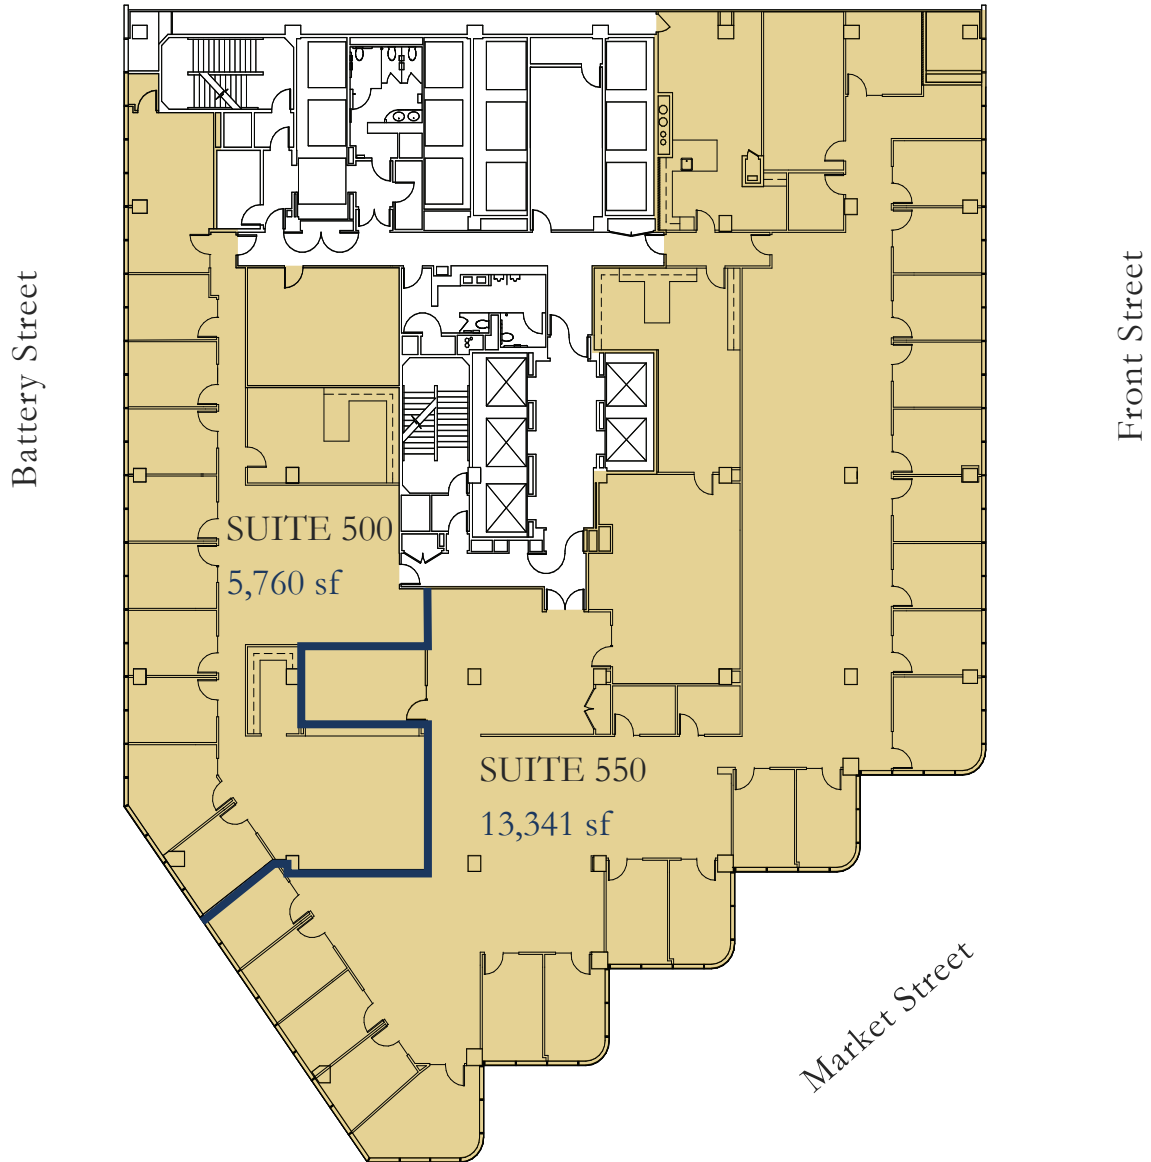

# SUITE 500 & 550

## SUITE 500

- Available now
- 1 large conference room
- 9 perimeter offices
- Kitchen

- Can be combined with Suite 550 for a total of 19,101 RSF

## SUITE 550

- Available now
- 18 perimeter offices
- 2 large conference rooms
- 2 phone rooms

- 3 medium conference rooms
- Kitchen
- Can be combined with Suite 500 for a total of 19,101 RSF