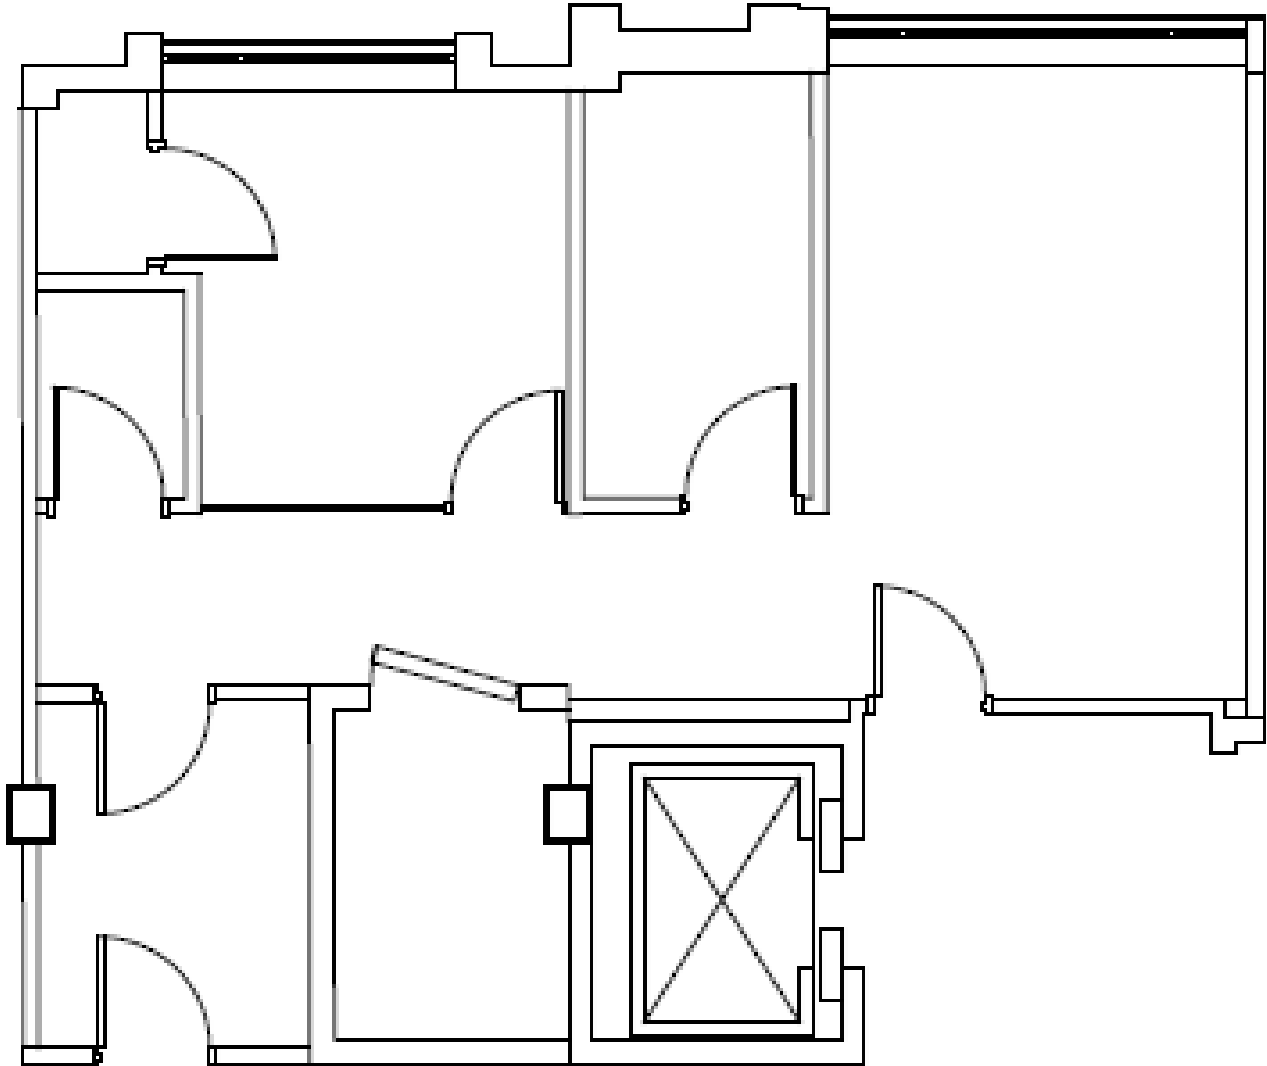

# 400 Royal Palm Way

400 Royal Palm Way, Palm Beach, Florida 33480

Suite 200

2nd Floor 828 RSF

Contact Info:

Judge Moss

561.662.7821

[Judge.Moss@sothebys.realty](mailto:Judge.Moss@sothebys.realty)