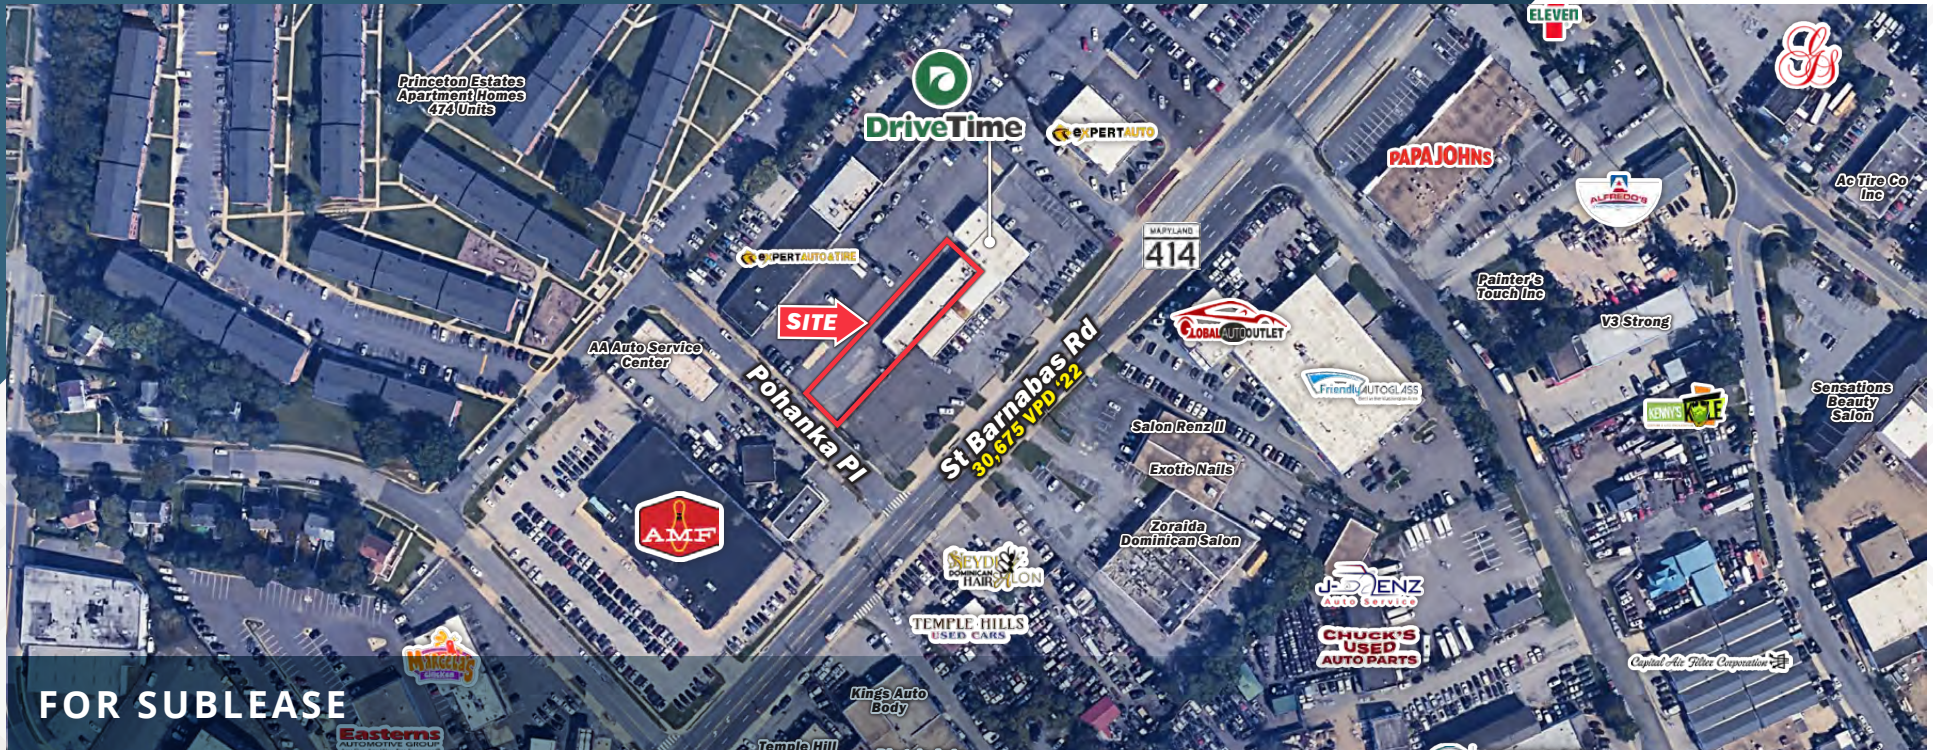

Exotic Nails

Zoraida
Dominican
Salon

FOR SUBLEASE

Excess Auto Service & Storage

4601 St Barnabas Rd | Temple Hills, MD 20748

Excess Auto Service & Storage

4601 St Barnabas Rd | Temple Hills, MD 20748

FOR SUBLEASE

Building Size
±4,350 SF

Rate
Contact Broker

ABOUT THE PROPERTY

- ±4,350 SF building
- 0.35 AC AC paved lot (.25 AC for parking)
- Fenced lot
- 8 overhead doors
- Located just west of SR-414 and MD 5 interchange with excellent visibility fronting St Barnabas Road
- Lease Expiration: 7/31/2029
- (1) 5-Year Option
- Ideal for automotive users

Excess Auto Service & Storage

4601 St Barnabas Rd | Temple Hills, MD 20748

DEMOGRAPHIC HIGHLIGHTS (2024)

1 MILE

15,977	15,722	\$92,637	13,084
2024 Population	2029 Population	Avg Household Income	Daytime Population

V3 Strong

SITE

AA Auto Service
Center

Pohanka Pl

St. Barnabas Rd
30,675 VPD '22

GLOBAL AUTO OUTLET

Friendly AUTO GLASS

Sensations
Beauty
Salon