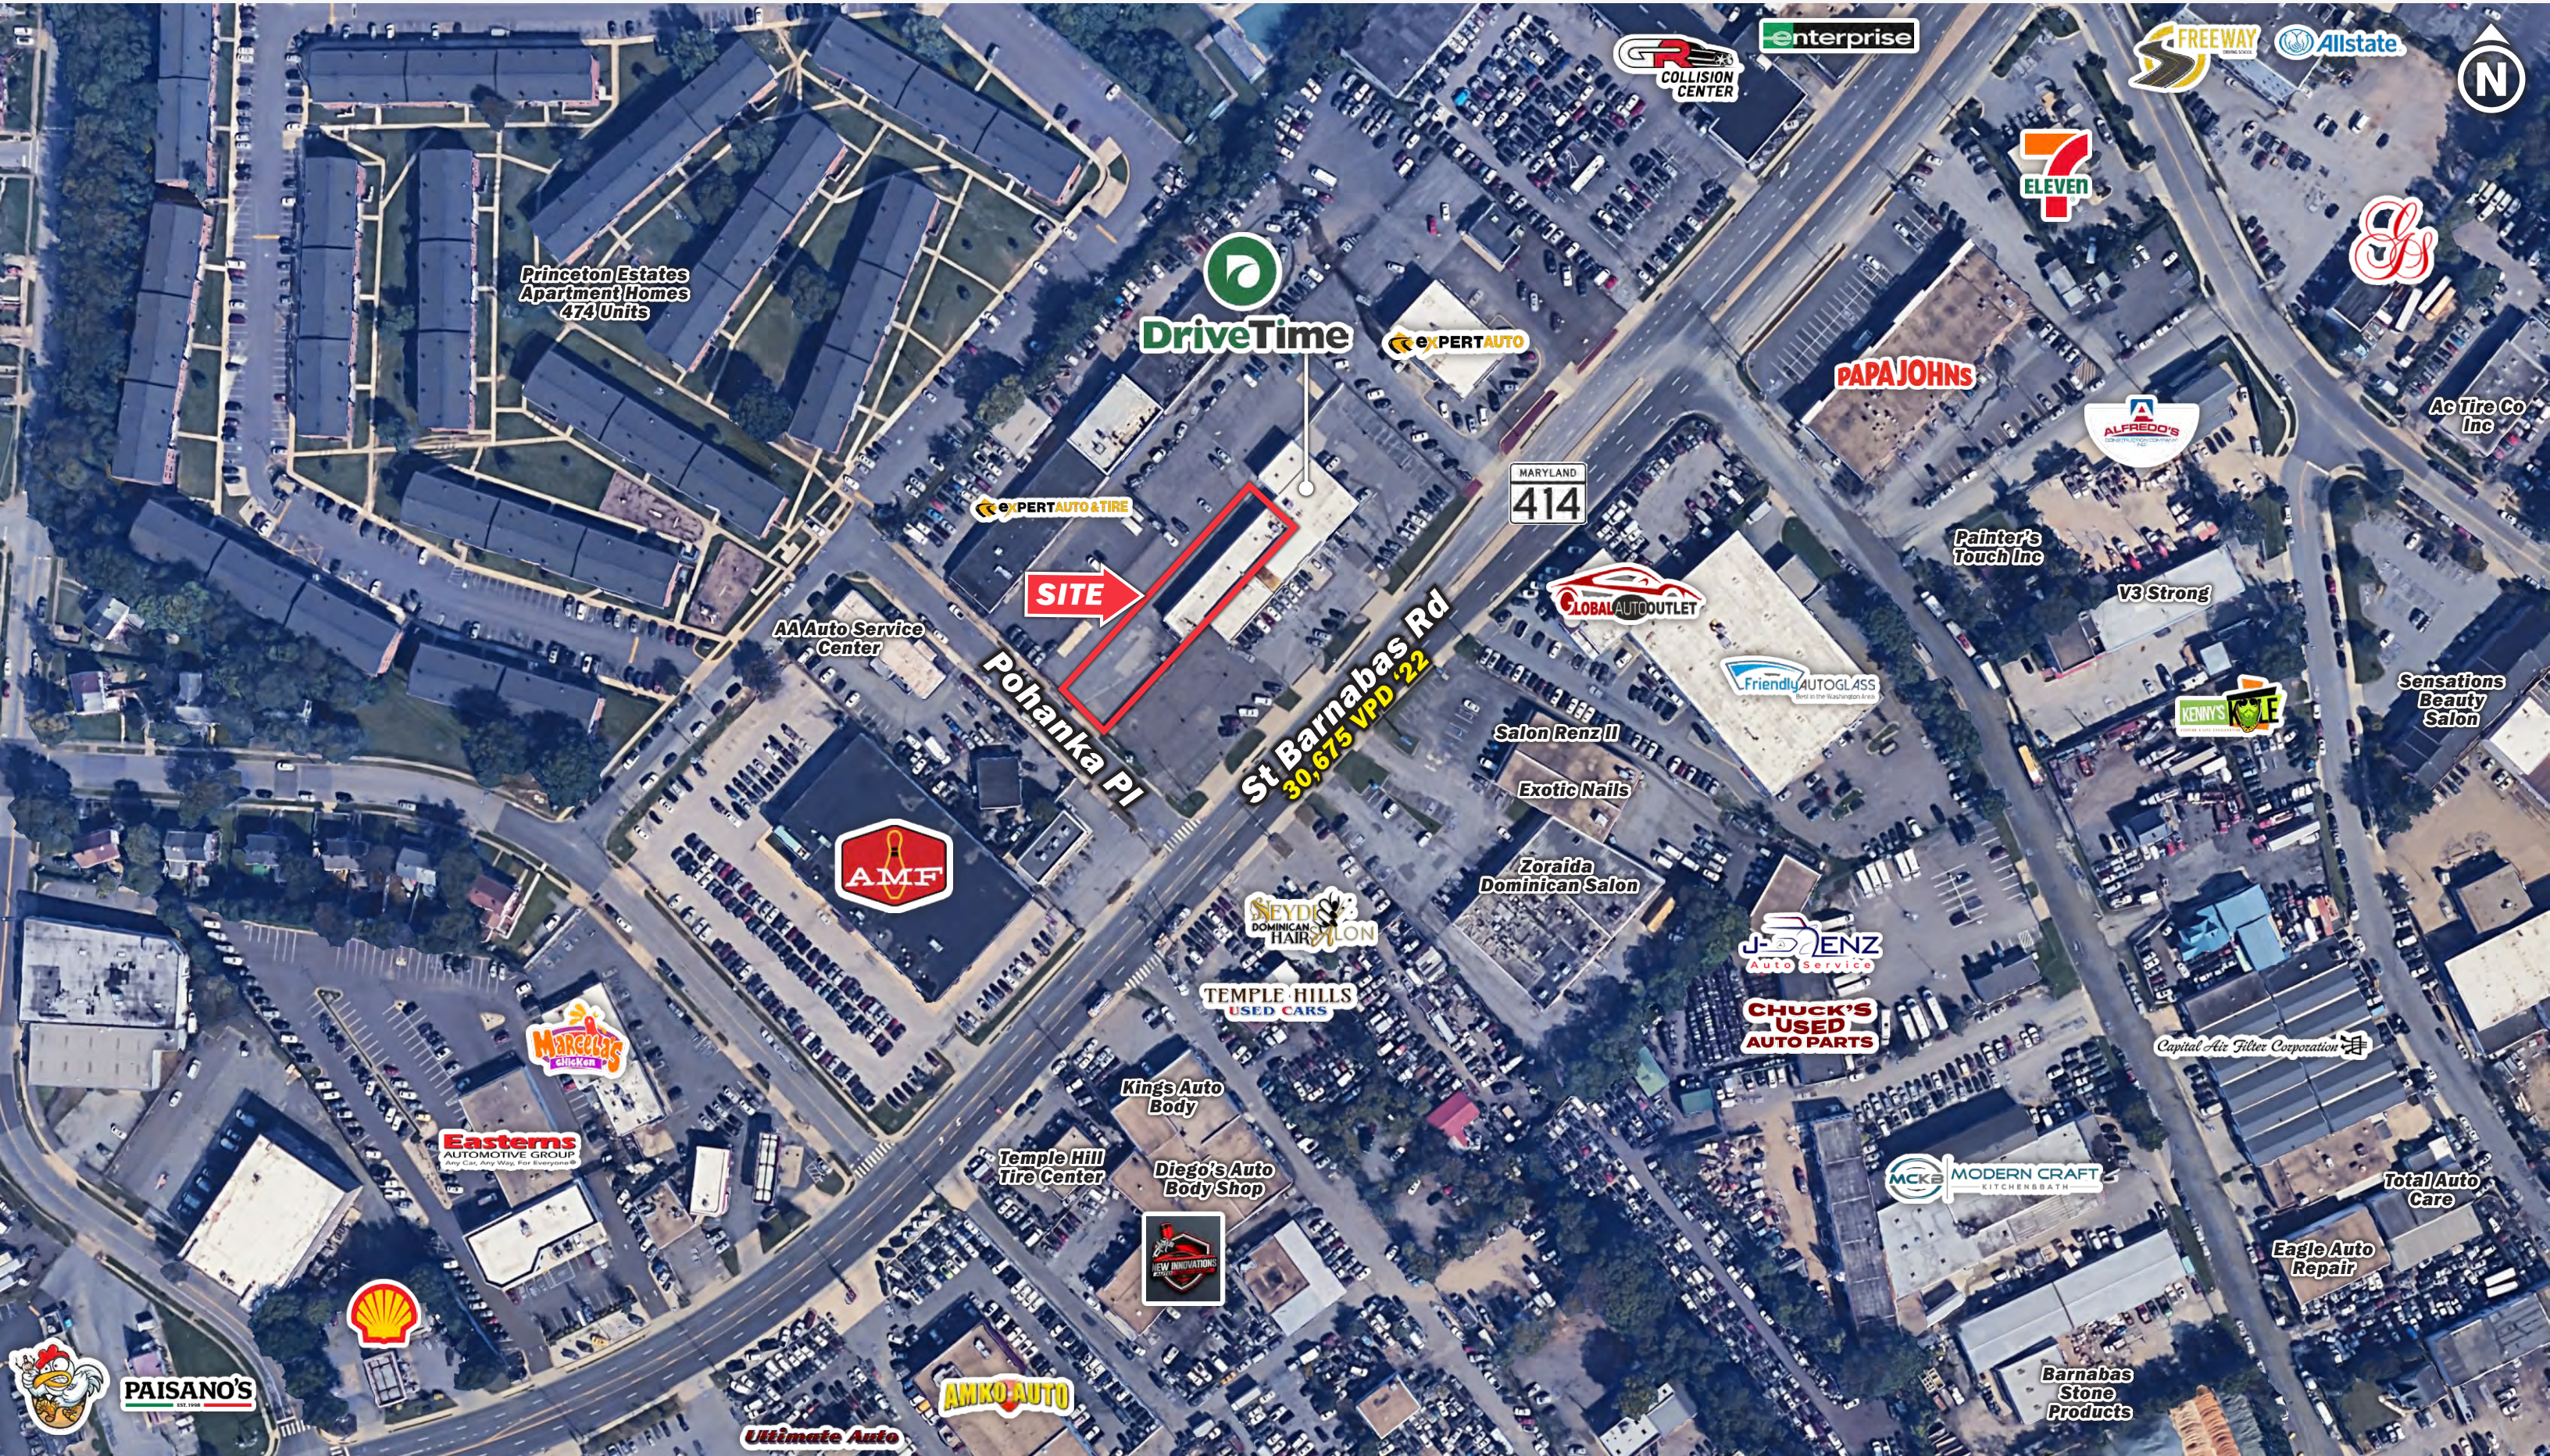

4601 Saint Barnabas Road

Temple Hills, Maryland 20748

Princeton Estates
Apartment Homes
474 Units

DriveTime

EXPERTAUTO

COLLISION CENTER

enterprise

FREWAY

Allstate

7
ELEVEN

PAPAJOHNS

ALFREDO'S

AcTire Co Inc

EXPERTAUTO & TIRE

MARYLAND
414

Painter's
Touch Inc

V3 Strong

SITE

AA Auto Service
Center

Pohanka Pl

St. Barnabas Rd
30,675 VPD '22

GLOBAL AUTO OUTLET

Friendly AUTO GLASS

Sensations
Beauty
Salon

KENNY'S
TIRE

AMF

Salon Renz II

Exotic Nails

Zoraida
Dominican Salon

SEYDI
DOMINICAN
HAIR SALON

TEMPLE HILLS
USED CARS

J-DENZ
Auto Service

CHUCK'S
USED
AUTO PARTS

Capital Air Filter Corporation

MARCELLO'S
GlicKen

Easterns
AUTOMOTIVE GROUP
Any Car, Any Way, For Everyone!

Kings Auto
Body

Temple Hill
Tire Center

Diego's Auto
Body Shop

NEW INNOVATIONS

MCKE
MODERN CRAFT
KITCHEN & BATH

Total Auto
Care

PAISANO'S

Eagle Auto
Repair

Barnabas
Stone
Products

Ultimate Auto

AMKO AUTO