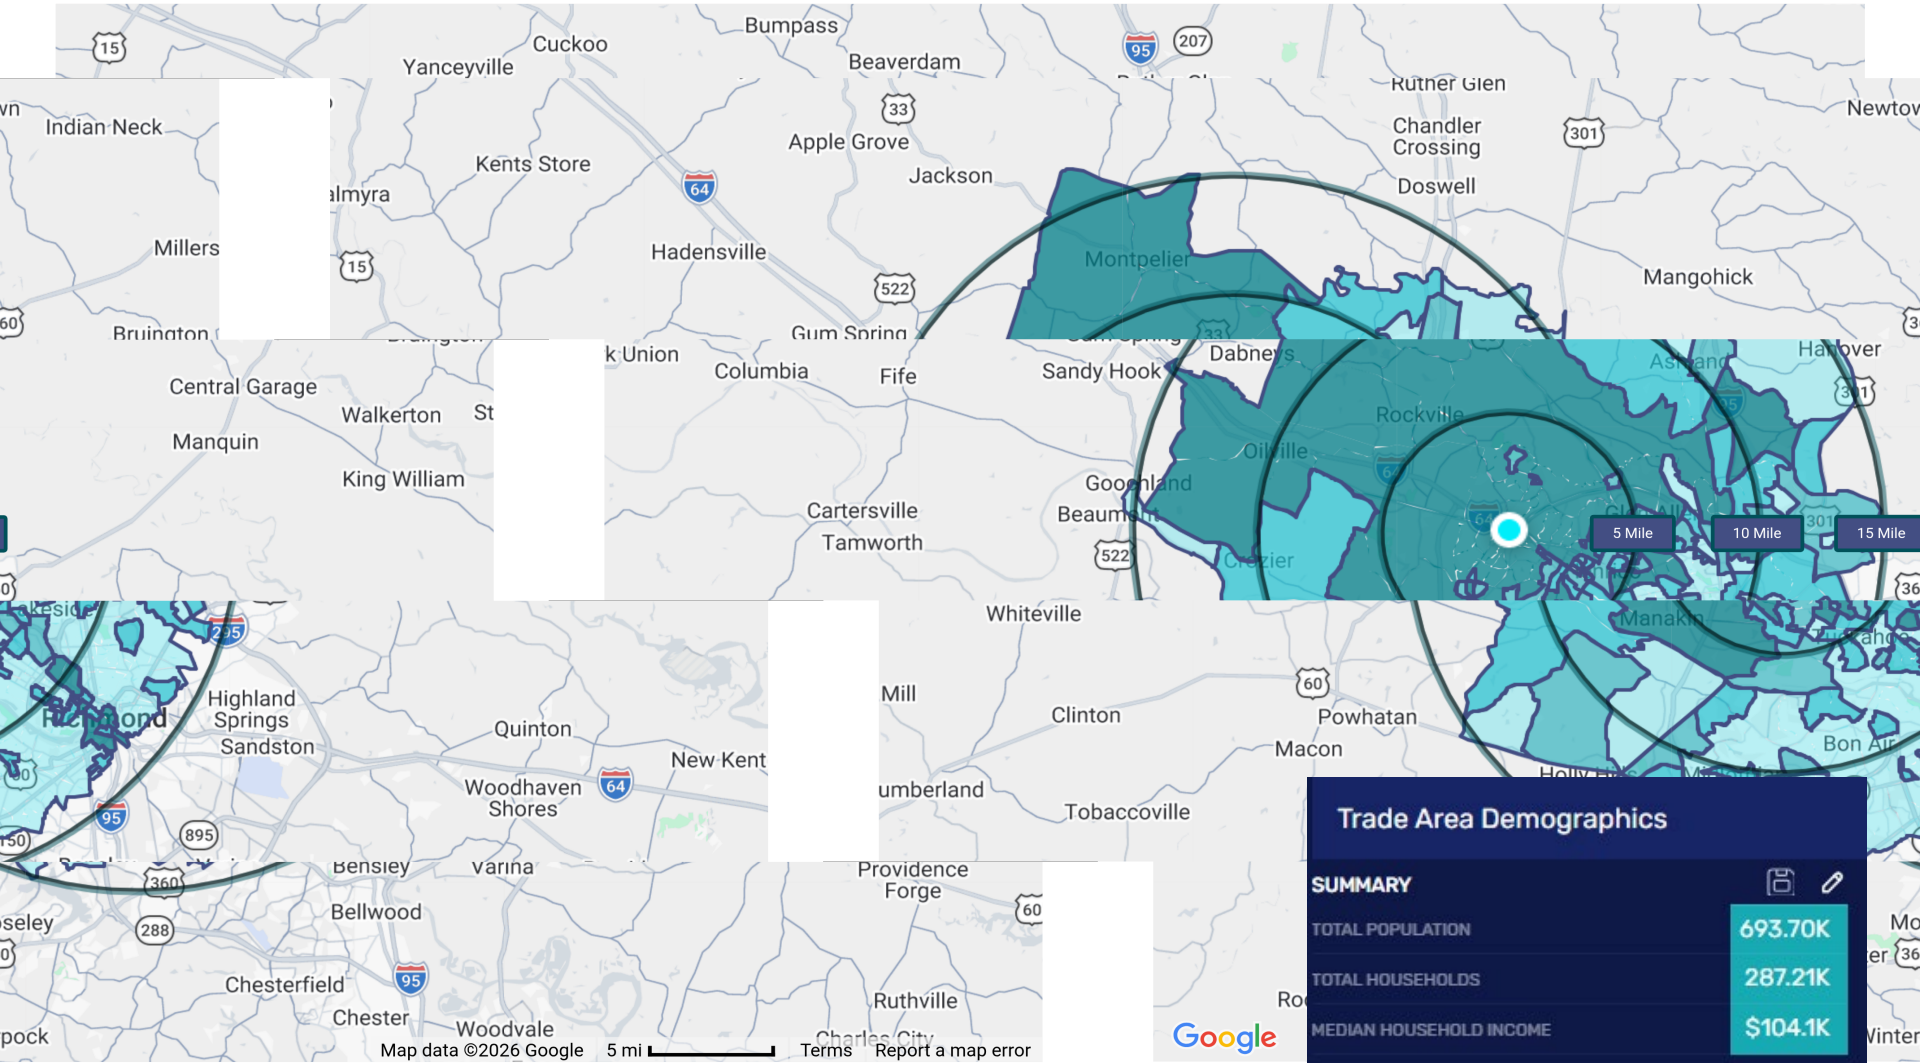

PAD OPPORTUNITY

BARNES & NOBLE
001

REGAL CINEMAS
010

002

003

004

006

007

008A

008B

009

11

012

013

014

WORLD OF BEER
015

MATTHESS Warehouse

HAVANA CONNECTIONS

POKE

Fruit Fixed

HANGRY JOES HOT CHICKEN

THE MANTU REST.

INSURANCE DOCTOR

YAYA'S COOKBOOK

CHINA WOK

TRINITY RENOVATIONS

YAYI'S COOKBOOK

YAYI'S COOKBOOK

YAYI'S COOKBOOK

YAYI'S COOKBOOK

SHEETZ

TRINITY RENOVATIONS

China Wok

017

016

016A024

BURGER KING

Cutz for Guys

A+

UC
UPTOWN CHEAPSKATE
SKATE NATION PLUS
KUMON

250

WEST BROAD STREET 37,000 VPD

POUNCEY TRACT ROAD 19,000 VPD

271

UNIT	TENANT	SF	UNIT	TENANT	SF
001	Barnes & Noble	26,772	010	Regal Cinemas	55,534
002	AVAILABLE	3,866	011	Luxe Nail Spa	700
003	Havana Connections	1,048	012	YaYa's Cookbook	3,400
004	Mattress Warehouse	6,110	013	Elephant Thai Rest.	2,337
006	Poke Sushi Bowl	1,220	014	S&F Massage Kingdom	2,263
007	Fruit Fixed	1,190	015	World of Beer	6,802
008A	Hangry Joes Hot Chicken	2,145	016	China Wok	1,500
008B	The Mantu Rest.	1,671	016A	Cutz for Guys	1,341
009	Insurance Doctor	1,177	017	Trinity Renovations	4,911
			024	Mathnasium of Richmond	2,012

Trade Area

■ Downtown Short Pump

SECONDARY | PRIMARY

8.33% 8.84% 8.93% 43.95%

TRADE AREA KEY

TRADE AREA KEY

Downtown Short Pump