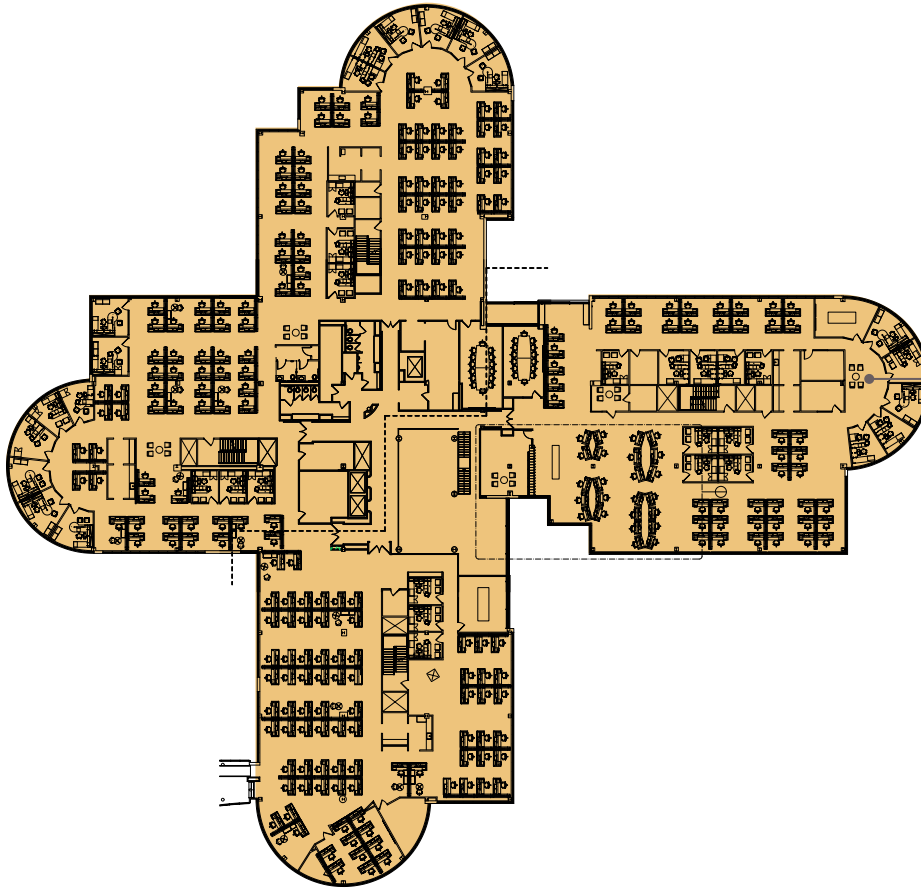

CHESTERBROOK

725

CHESTERBROOK BLVD Second Floor Availabilities

SUITE 200
44,550 RSF

JLL | Jones Lang LaSalle Brokerage, Inc.
550 Swedesford Road, Suite 260
Wayne, PA 19087

Doug Newbert
610.249.2273
doug.newbert@jll.com