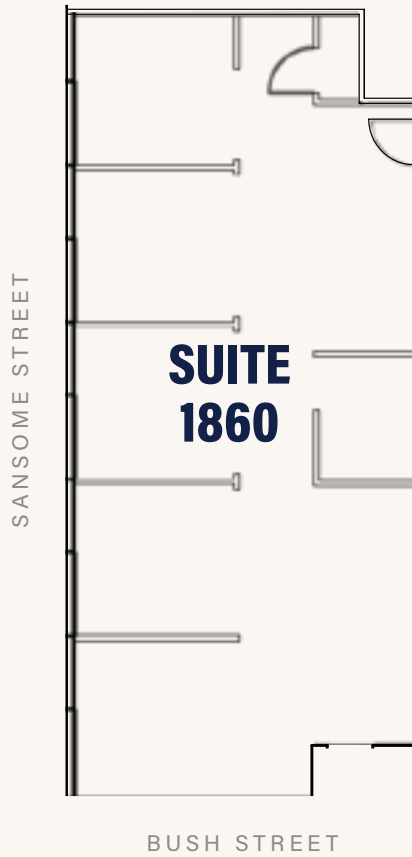

FLOOR 18

SUITE 1860

1,683 RSF

NORTH

Available now

Extra high ceiling

Conference room

4 Private offices

Kitchen

Open space