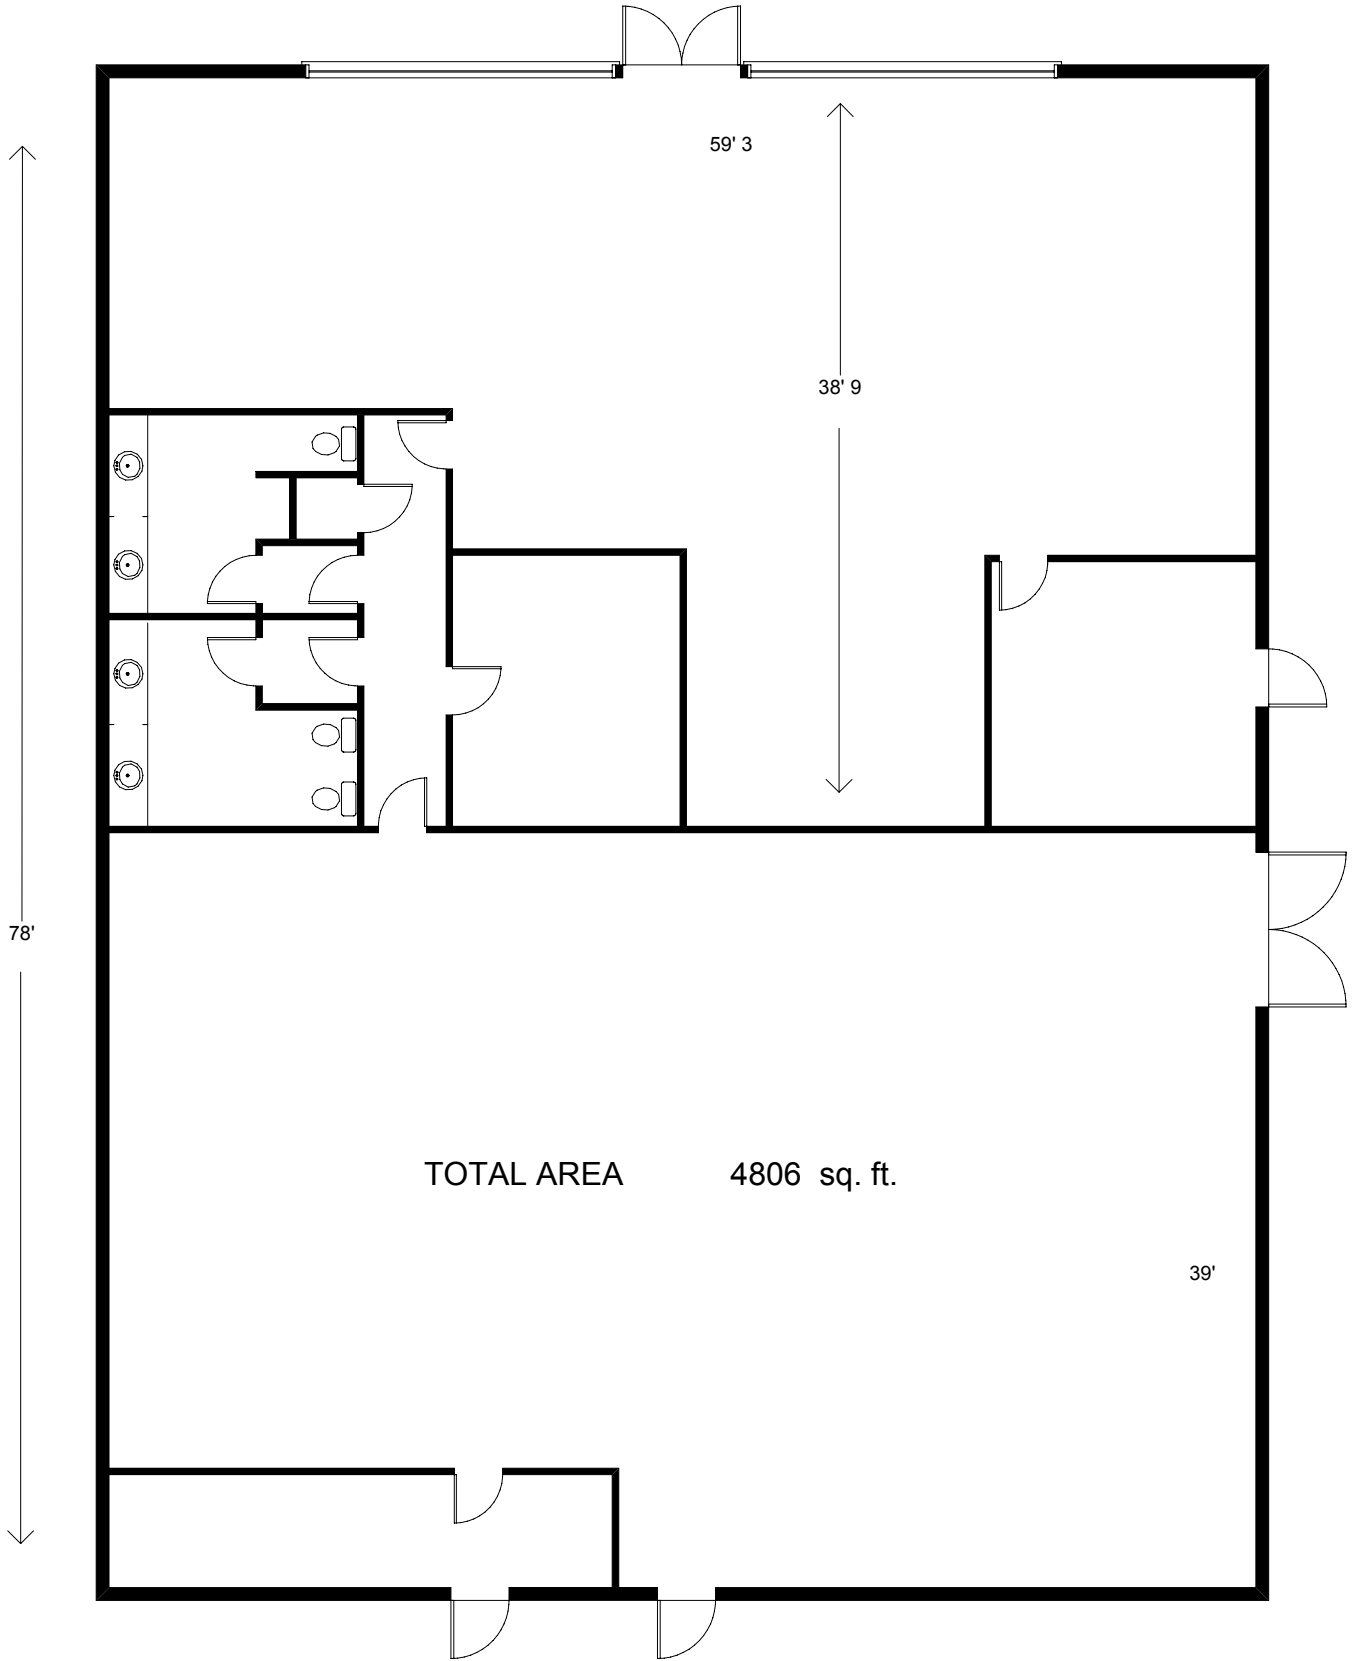

18911 TAMiami TRAIL SOUTH

UNIT #1

FORT MYERS, FL

TOTAL AREA 4806 sq. ft.

39'

PRECISION FLOORPLANS, INC.

239 - 598 - 9411

ALL INFORMATION IS DEEMED