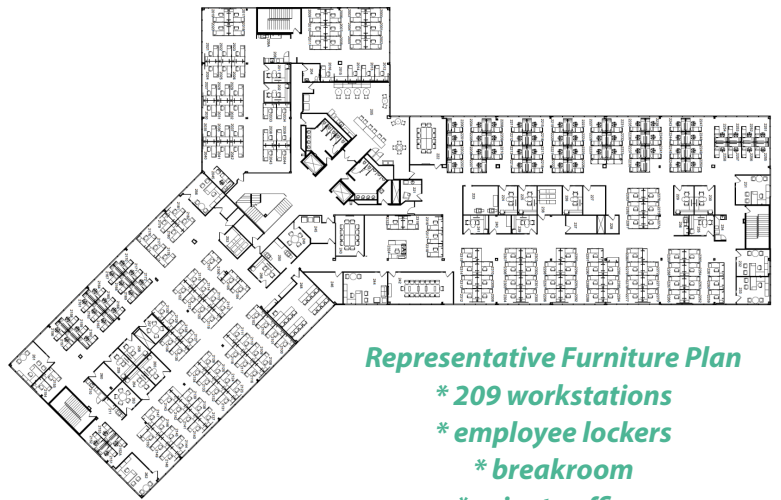

# Second Floor 38,093 RSF

Sunforest I  
5130 Sunforest Drive  
Tampa, FL 33634

### Representative Furniture Plan

- \* 209 workstations
- \* employee lockers
- \* breakroom
- \* private offices
- \* huddle rooms
- \* conference rooms

Get more  
information

**Clay Witherspoon**  
Managing Director | Principal  
+1 813 444 0626