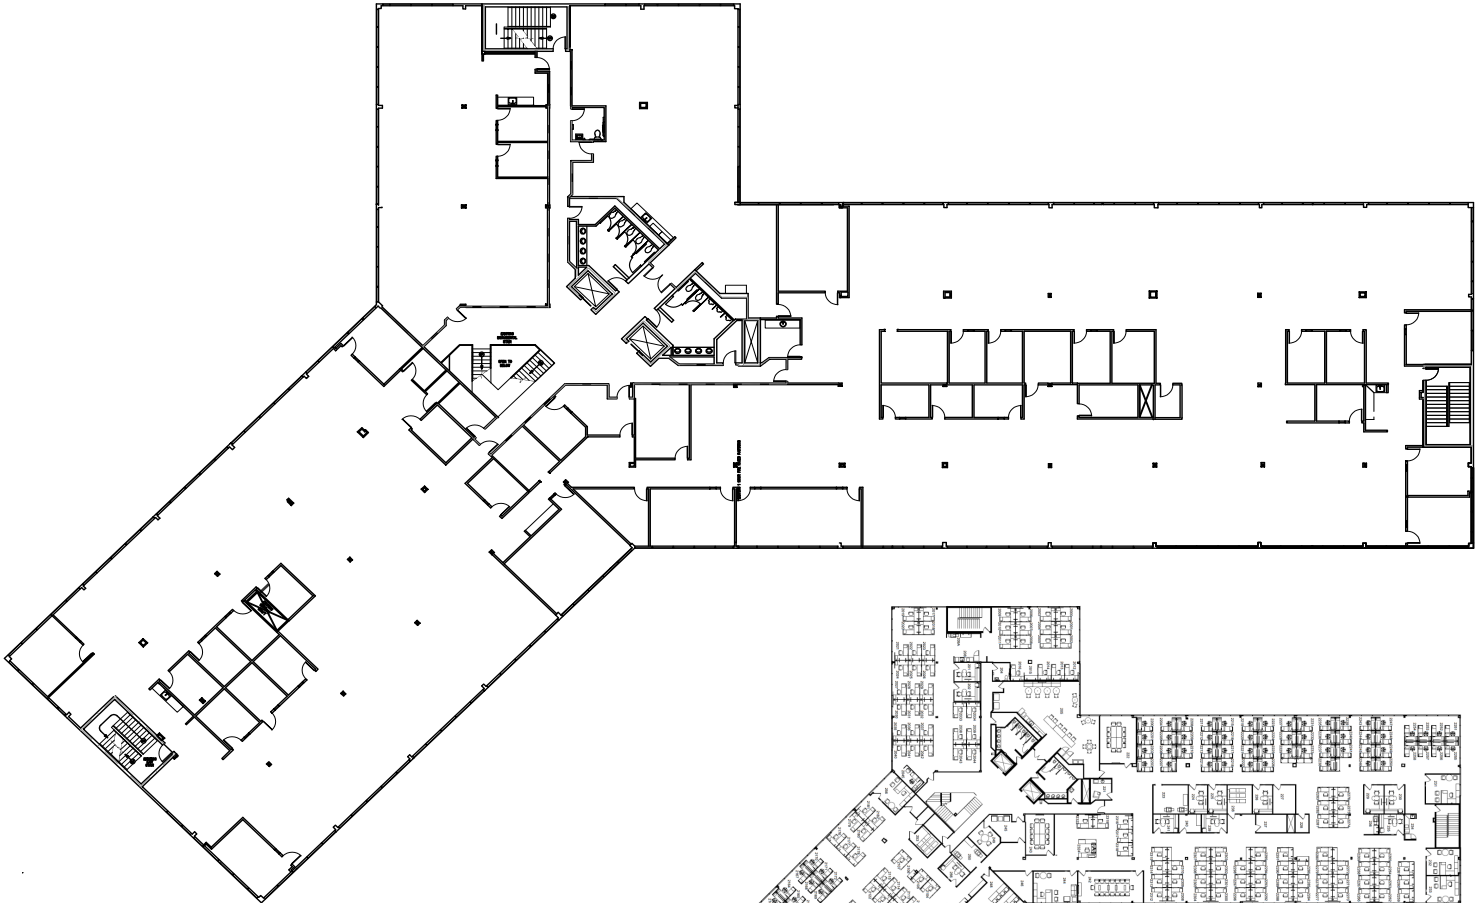

# Second Floor 38,093 RSF

Sunforest I  
5130 Sunforest Drive  
Tampa, FL 33634

### Representative Furniture Plan

- \* 209 workstations
- \* employee lockers
- \* breakroom
- \* private offices
- \* huddle rooms
- \* conference rooms

Get more  
information

**Clay Witherspoon**  
Managing Director | Principal  
+1 813 444 0626