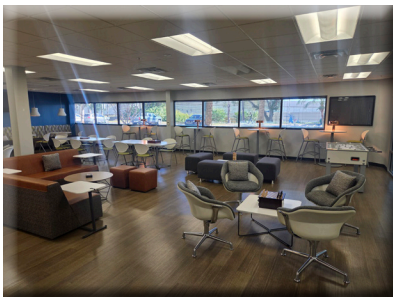

### Representative Furniture Plan

- \* 209 workstations
- \* employee lockers
- \* breakroom
- \* private offices
- \* huddle rooms
- \* conference rooms

Get more  
information

**Clay Witherspoon**  
Managing Director | Principal  
+1 813 444 0626