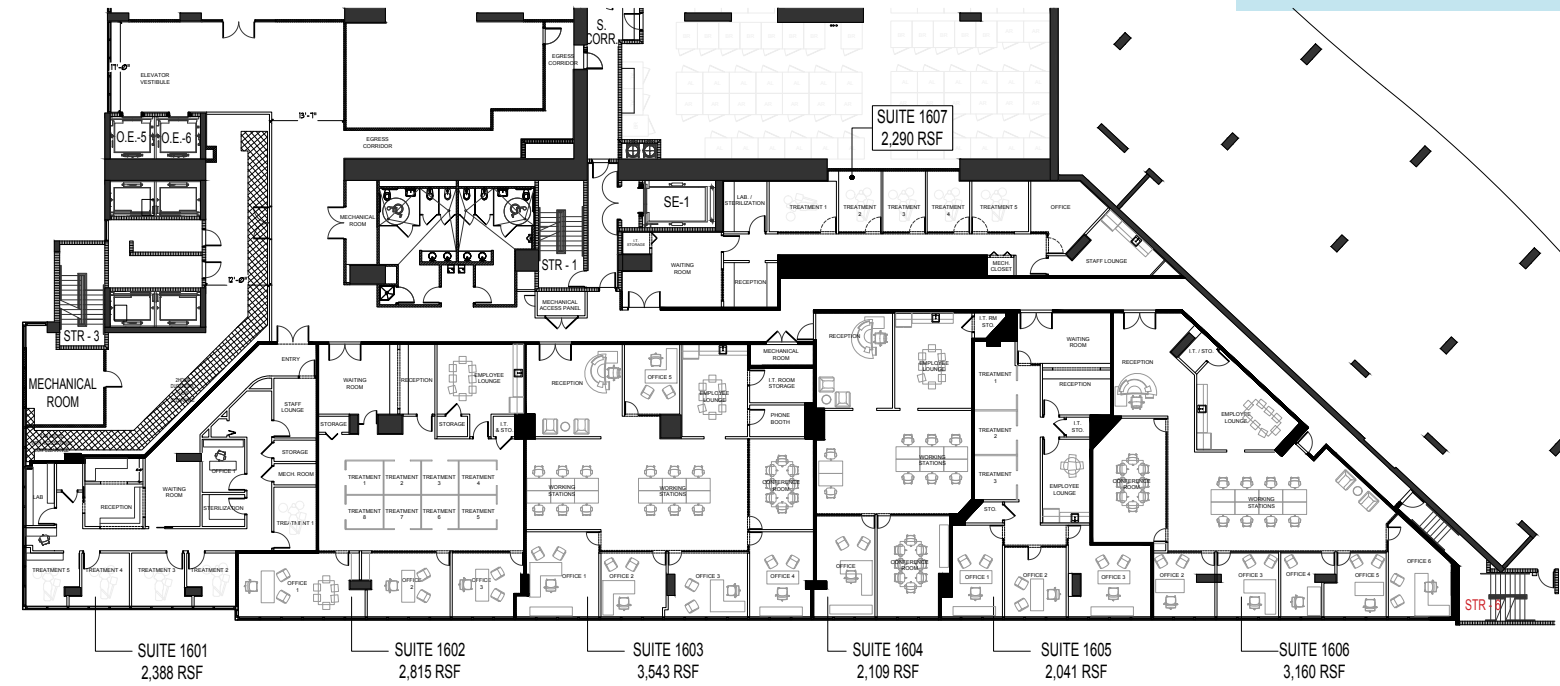

# AVAILABILITIES

**Floor 16**  
Suites from  
2,041 SF –  
18,925 SF

Private Elevator

\*FOR ILLUSTRATIVE PURPOSES ONLY

**Floor 17**  
Suite 1700  
52,600 SF

Full Floor  
Water Views  
Private Elevator  
Private Balcony