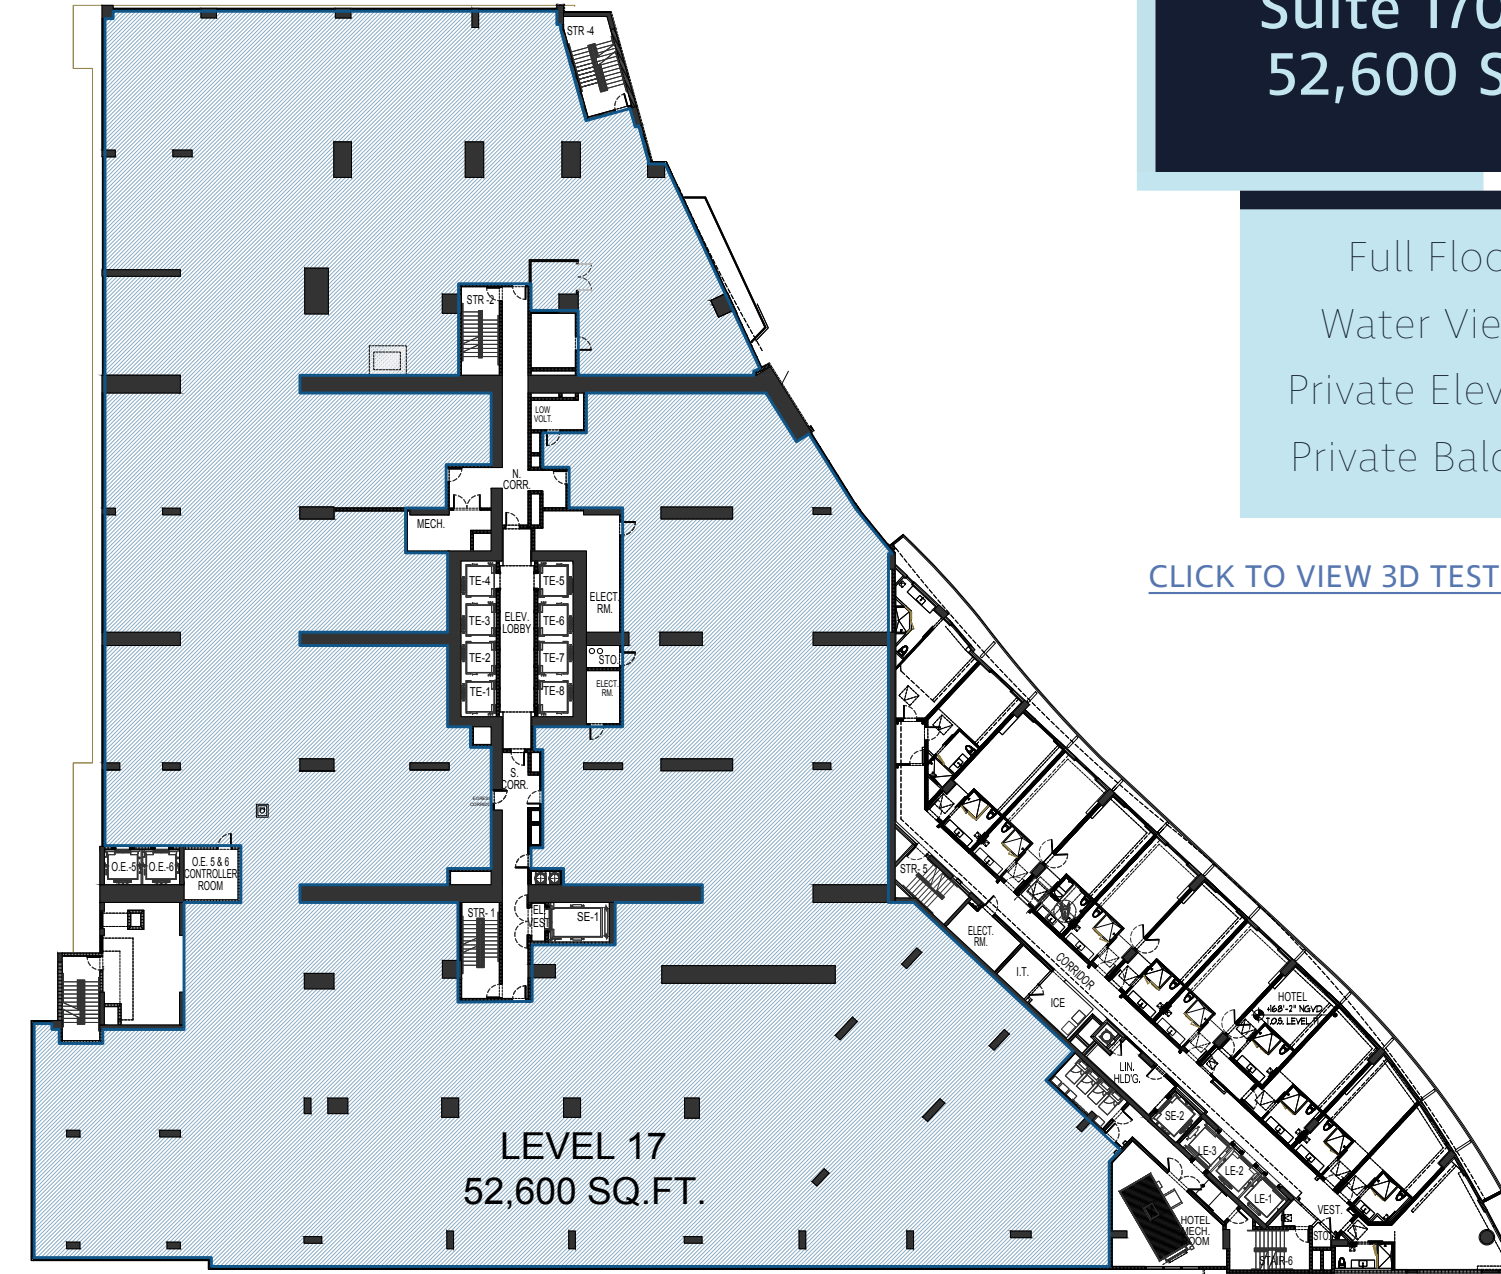

# AVAILABILITIES

**Floor 16**  
Suites from  
2,041 SF –  
18,925 SF

Private Elevator

\*FOR ILLUSTRATIVE PURPOSES ONLY

**Floor 17**  
Suite 1700  
52,600 SF

Full Floor  
Water Views  
Private Elevator  
Private Balcony

[CLICK TO VIEW 3D TEST FIT](#)