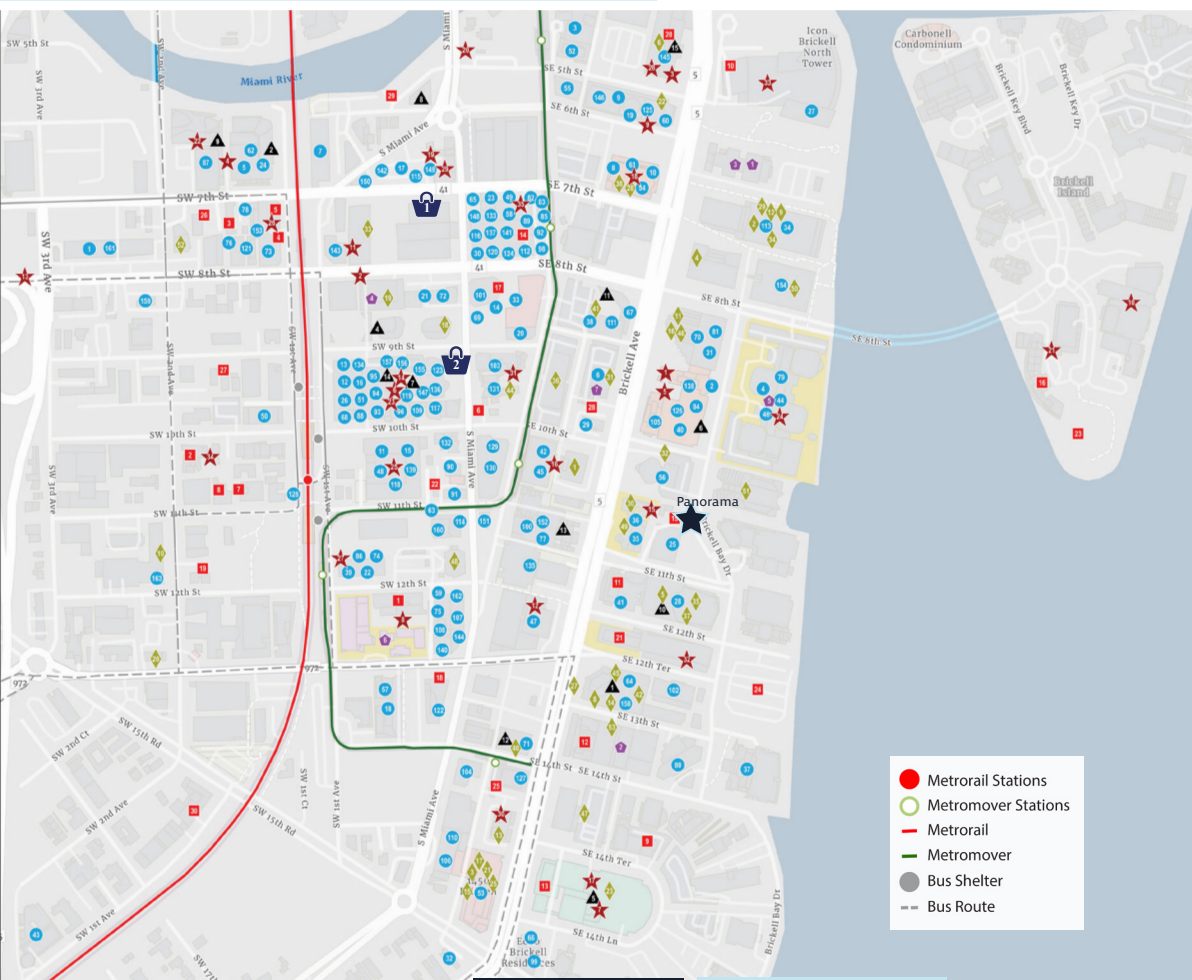

Signage Available

Private Elevators

Coffee Zone On-Site

Anjali Dry Cleaners On-Site

U.S. Post Office On-Site

Restaurant On-Site

# LOCATION

## BARS

- 305 Sports Bar
- 8 Street Brickell
- Alibi Bar
- American Social
- Amour De Miami
- Arepa Bar
- Bahia
- Batch Gastropub
- Better Days
- Black Hookah Inc
- Blackbird Ordinary
- Boho Bar
- Brickle Performing Arts Bar
- Candela Gastro Bar
- Claudia
- DC Pie Company
- Edge Brasserie and Cocktail Bar
- Fleming's Prime Steakhouse & Wine Bar
- Kush Brickell
- Miami River Brewery
- MO Bar & Lounge
- One Miami Bar
- Panamericano
- Pick-Up Bar
- Redbar Brickell
- Rosa Sky
- Sweet Caroline Karaoke Bar
- The Capital Grille
- Tobacco Road By Kush
- Tu Candela Bar
- Tucandela Bar
- W Miami
- W XYZ Bar
- Z Brickell Bar