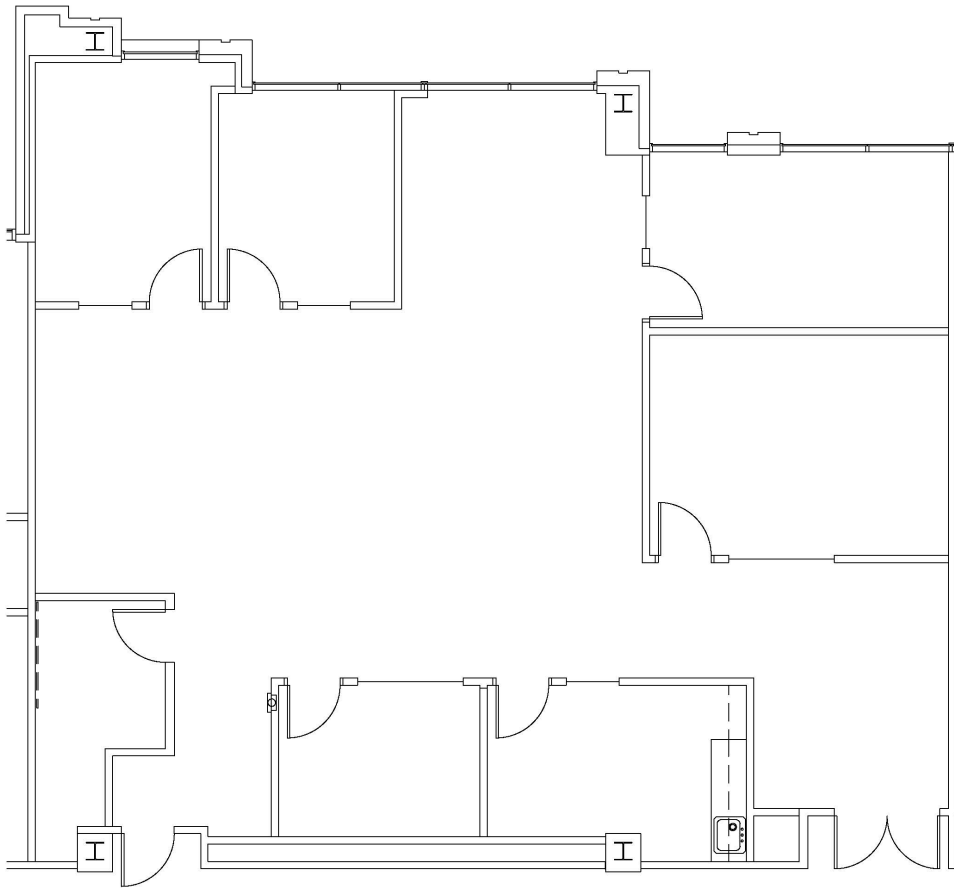

RESOURCE SQUARE ONE

13501 INGENUITY DRIVE | ORLANDO, FL 32826

RESOURCE
SQUARE

Suite 232 | 2,645 SF

For more information,
contact our professional:

MADISON KIMBELL
+1 407 457 9177
Madison.Kimbell@jll.com

 **JLL** SEE A BRIGHTER WAY