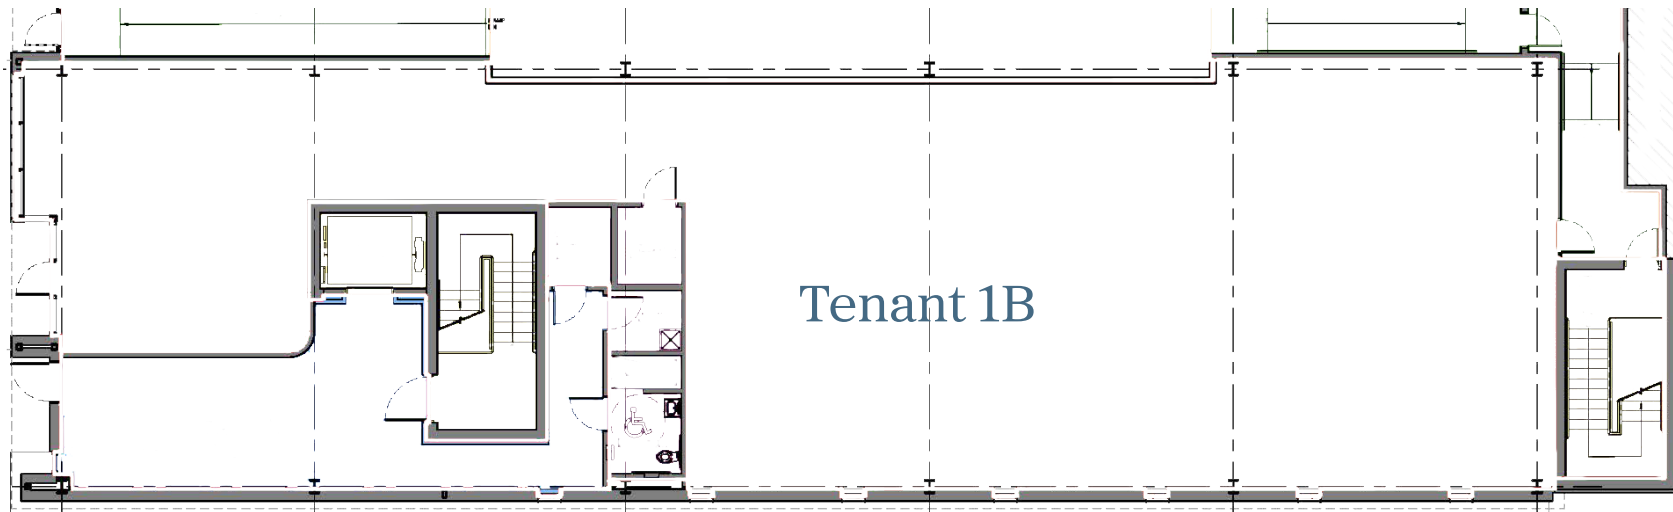

MILES YBOR

1705 N. 16th Street | Tampa | Florida

First Floor - 5,255 RSF

Contact Us

RYAN REYNOLDS
Executive Vice President
+1 813 273 8470
ryan.reynolds@cbre.com

JACKSON KILCOYNE
First Vice President
+1 813 924 9852
jackson.kilcoyne@cbre.com