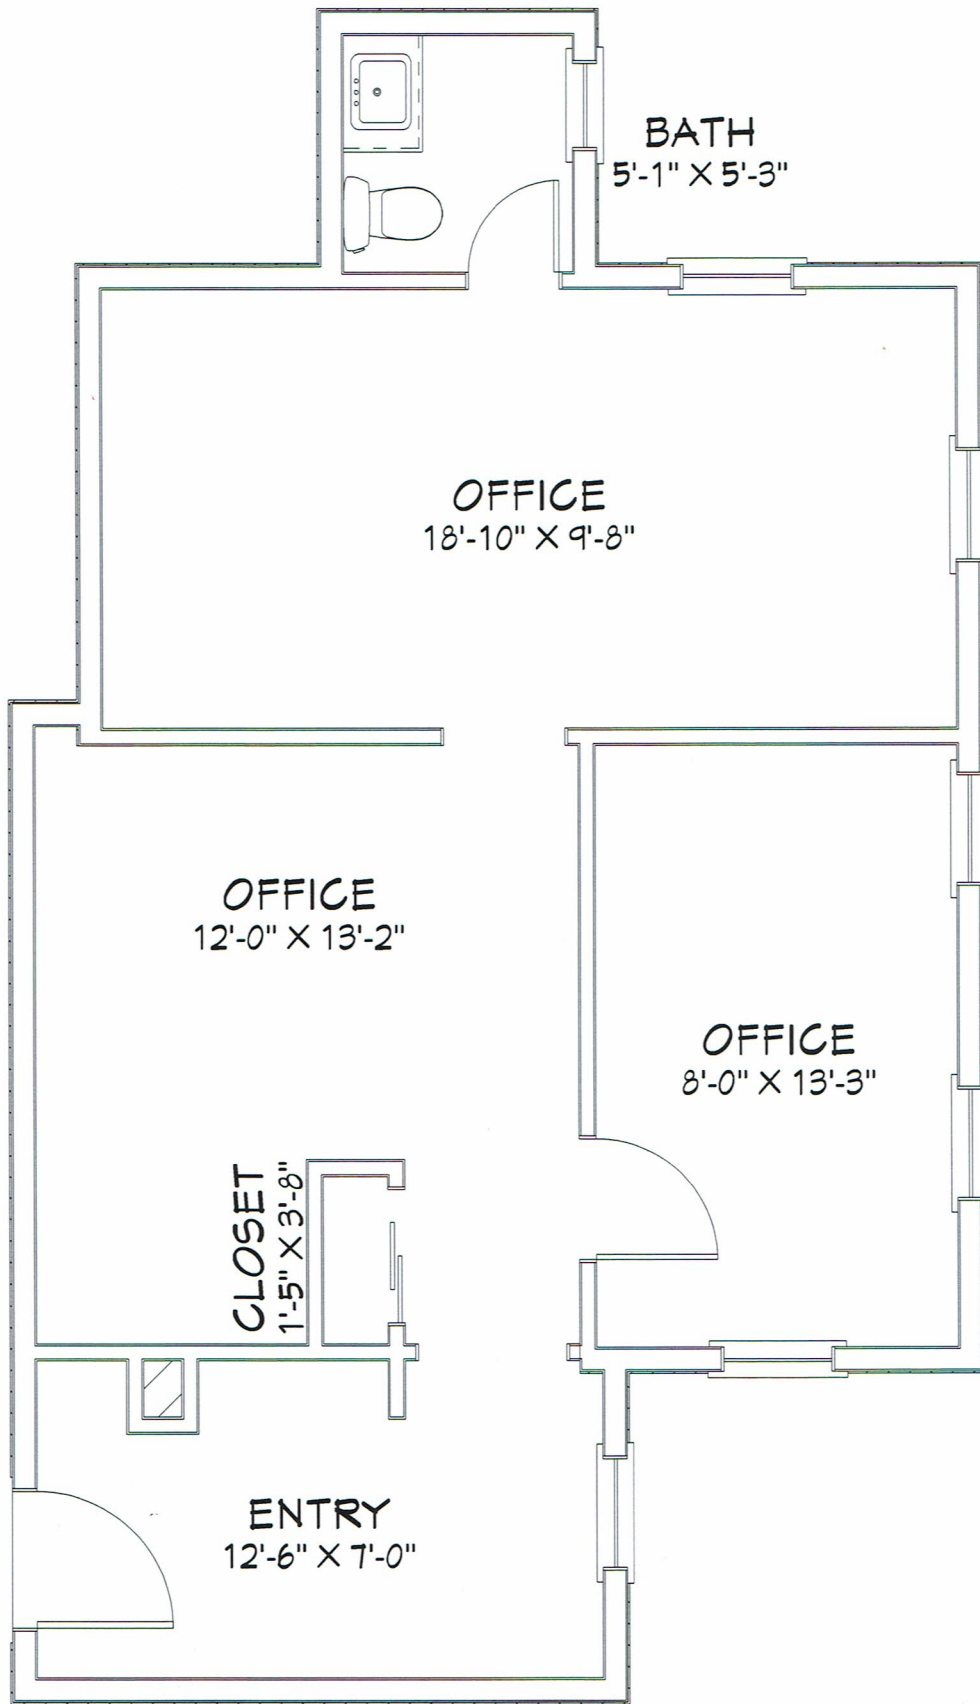

99 Danbury Road Ridgefield, CT OFFERED FOR LEASE

- **Three Office Suites Available to Lease**
- **Suite # 7~755 Square Feet, Three Offices, Private Restroom**
- **Suite # 8~632 Square Feet, Bullpen, Two Offices, Private Restroom**
- **Suite #10~375 Square Feet, Rec., Two Offices, Private Restroom**
- **Ample Windows, Plenty of Natural Light**
- **In Town Location - Walk to Restaurants & Shops**
- **Great Visibility, High Traffic Location on Busy Route 35**
- **Neighbors Include Medical Offices, Professional Offices, Shopping**

54 Danbury Road, Suite 410 Ridgefield, Connecticut 06877

www.GroveStreet.Info

SUITE 7

TOTAL AREA
755 SQ FT

SUITE 8

TOTAL AREA
632 SQ FT