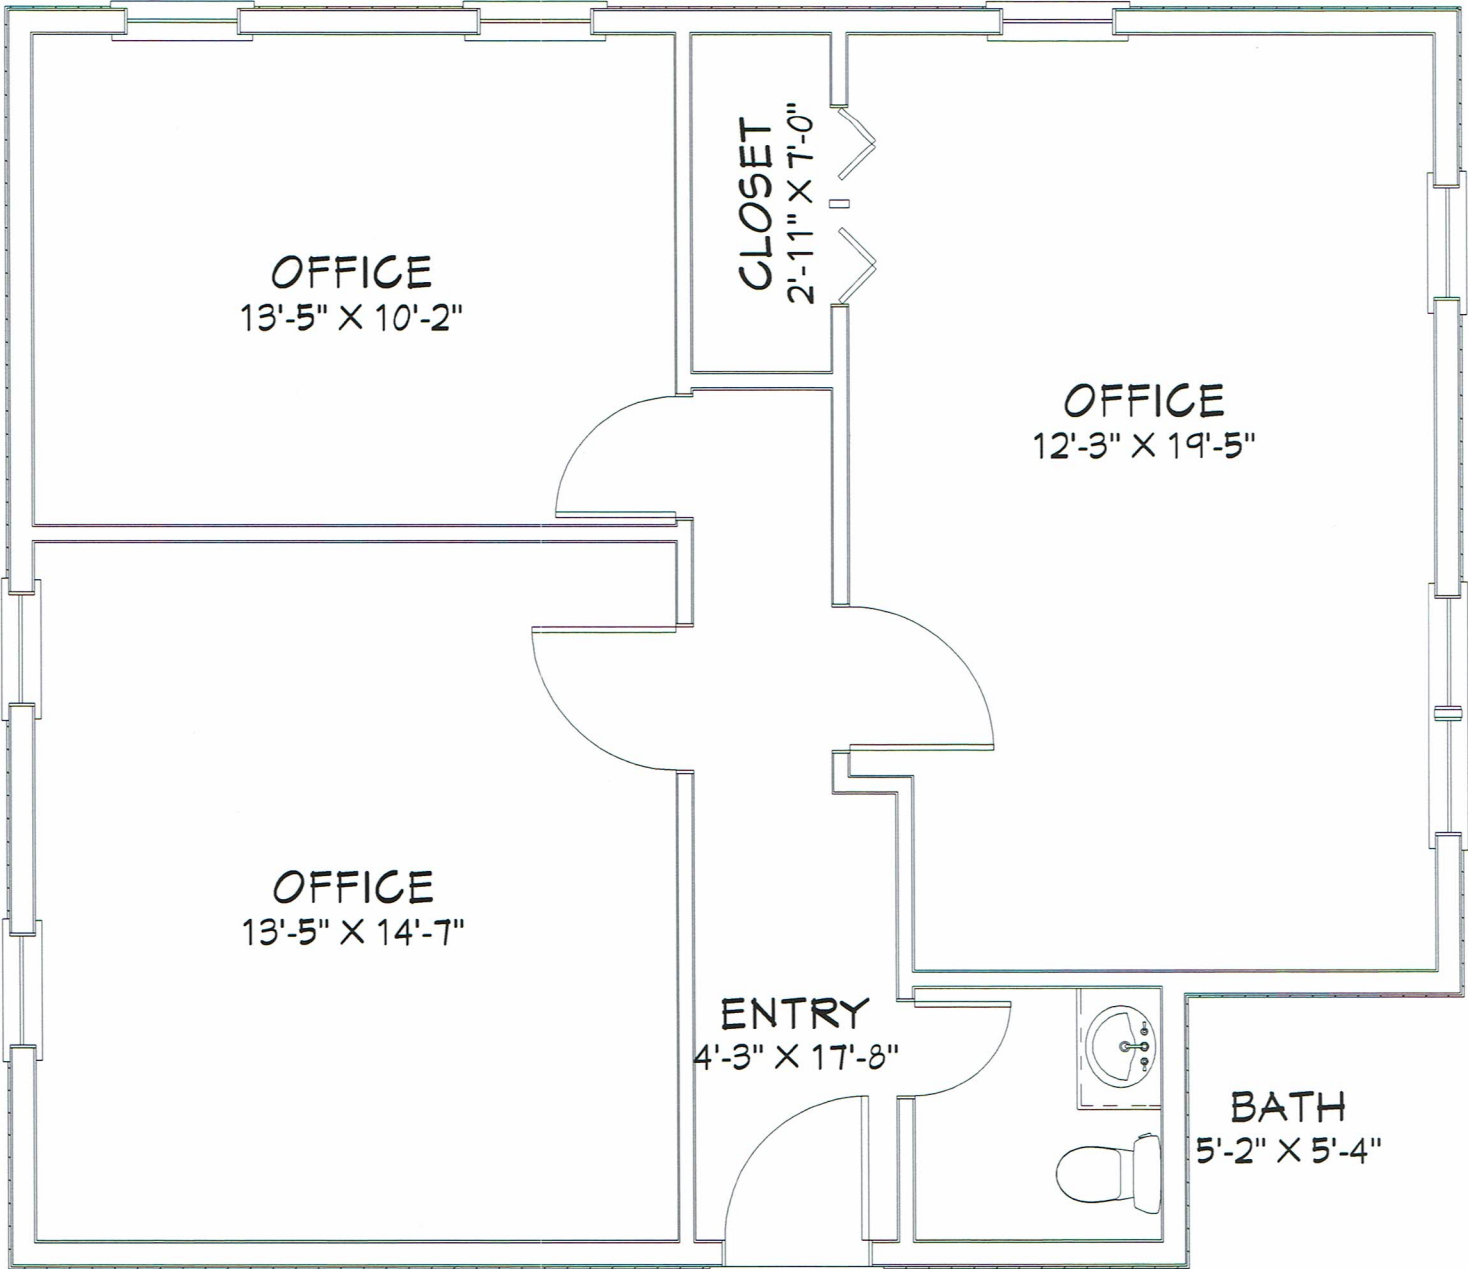

99 Danbury Road Ridgefield, CT OFFERED FOR LEASE

- **Three Office Suites Available to Lease**
- **Suite # 7~755 Square Feet, Three Offices, Private Restroom**
- **Suite # 8~632 Square Feet, Bullpen, Two Offices, Private Restroom**
- **Suite #10~375 Square Feet, Rec., Two Offices, Private Restroom**
- **Ample Windows, Plenty of Natural Light**
- **In Town Location - Walk to Restaurants & Shops**
- **Great Visibility, High Traffic Location on Busy Route 35**
- **Neighbors Include Medical Offices, Professional Offices, Shopping**

54 Danbury Road, Suite 410 Ridgefield, Connecticut 06877

www.GroveStreet.Info

SUITE 7

TOTAL AREA
755 SQ FT

SUITE 8

TOTAL AREA
632 SQ FT