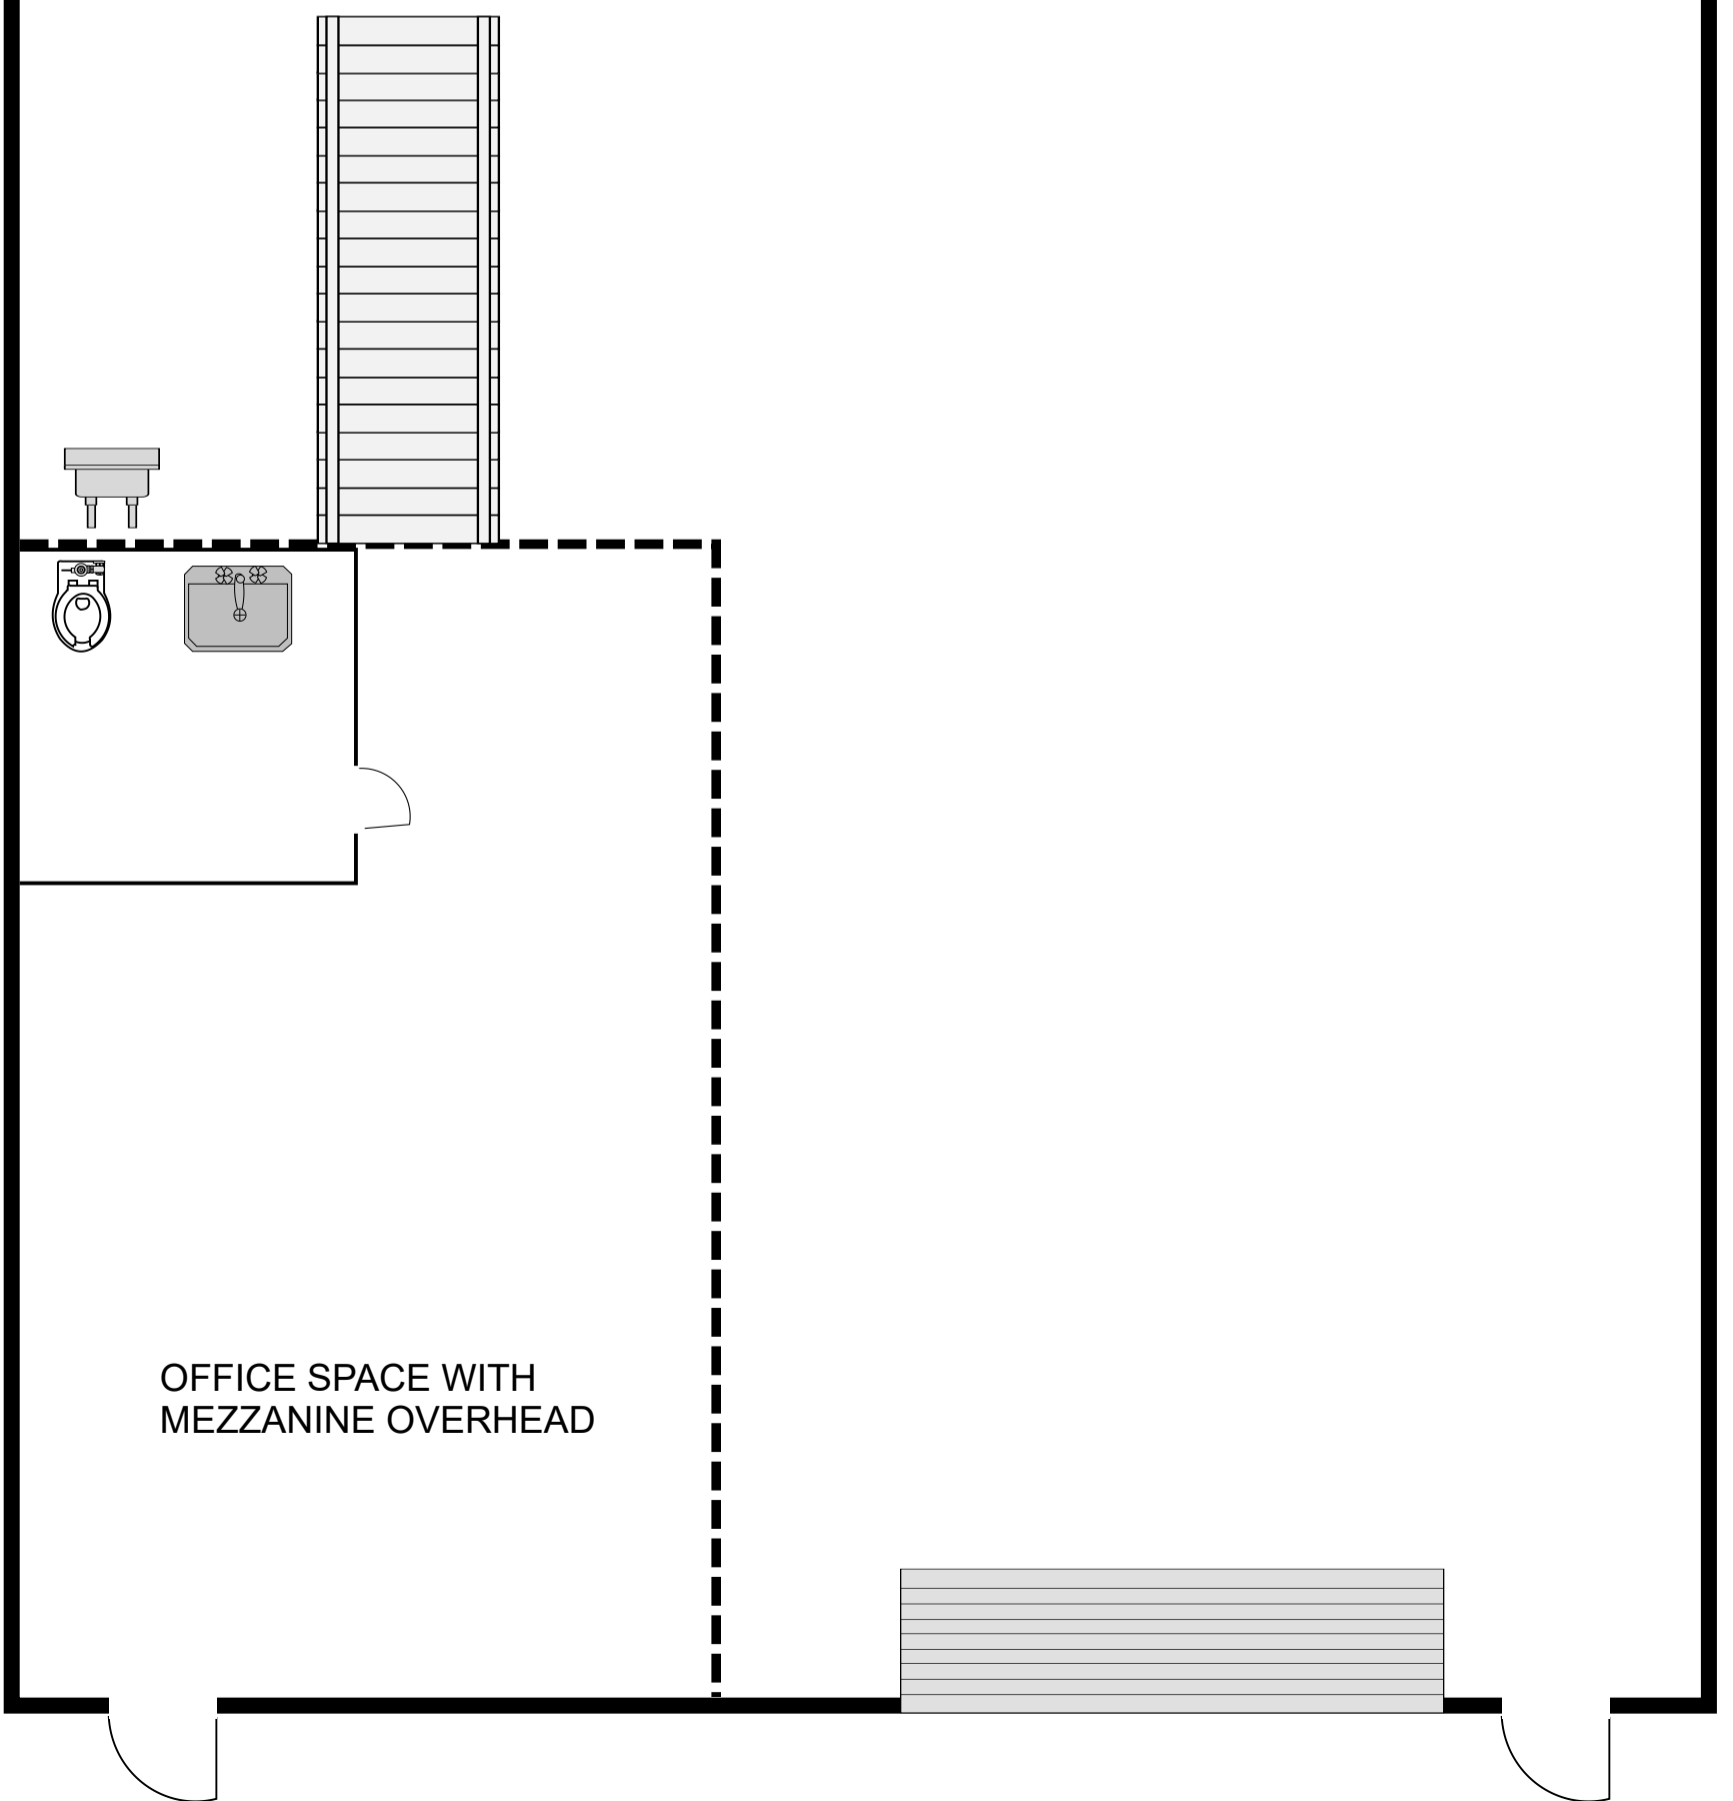

2810-F
2835 TOTAL SF

OFFICE SPACE WITH
MEZZANINE OVERHEAD