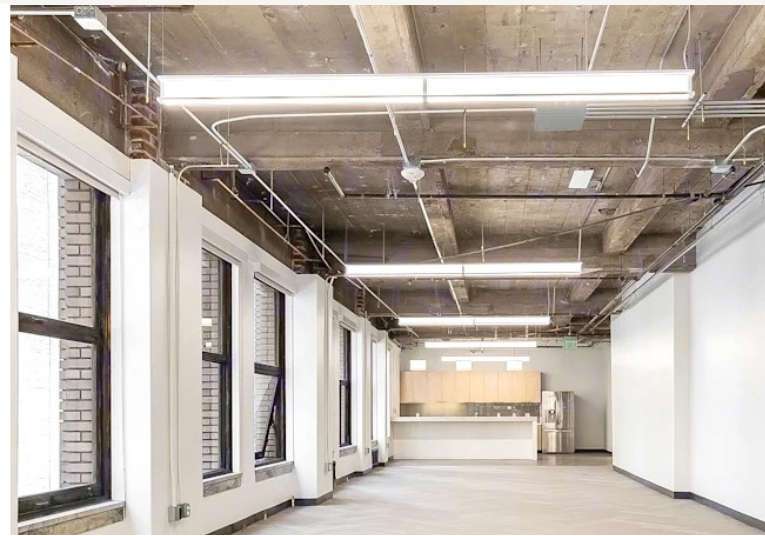

# Suite 600

9,351 RSF

- Available August 1, 2026
- Creative space with exposed ceiling
- 2 large conference rooms
- 2 medium conference rooms
- 3 huddle rooms
- Kitchen
- IT room
- Open area: room for 60+ desks

115  
SANSOME

High end furnishings with collaborative and flexible layouts