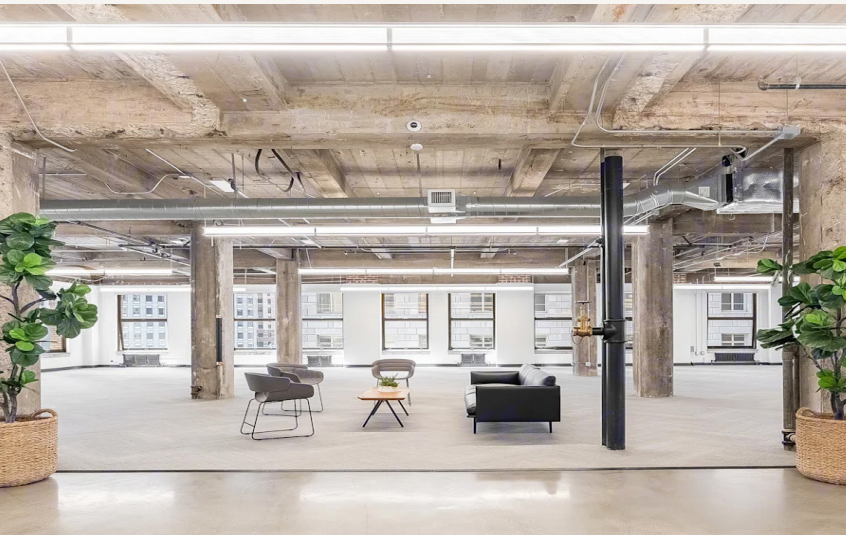

# Suite 600

9,351 RSF

- Available August 1, 2026
- Creative space with exposed ceiling
- 2 large conference rooms
- 2 medium conference rooms
- 3 huddle rooms
- Kitchen
- IT room
- Open area: room for 60+ desks

115  
SANSOME

High end furnishings with collaborative and flexible layouts