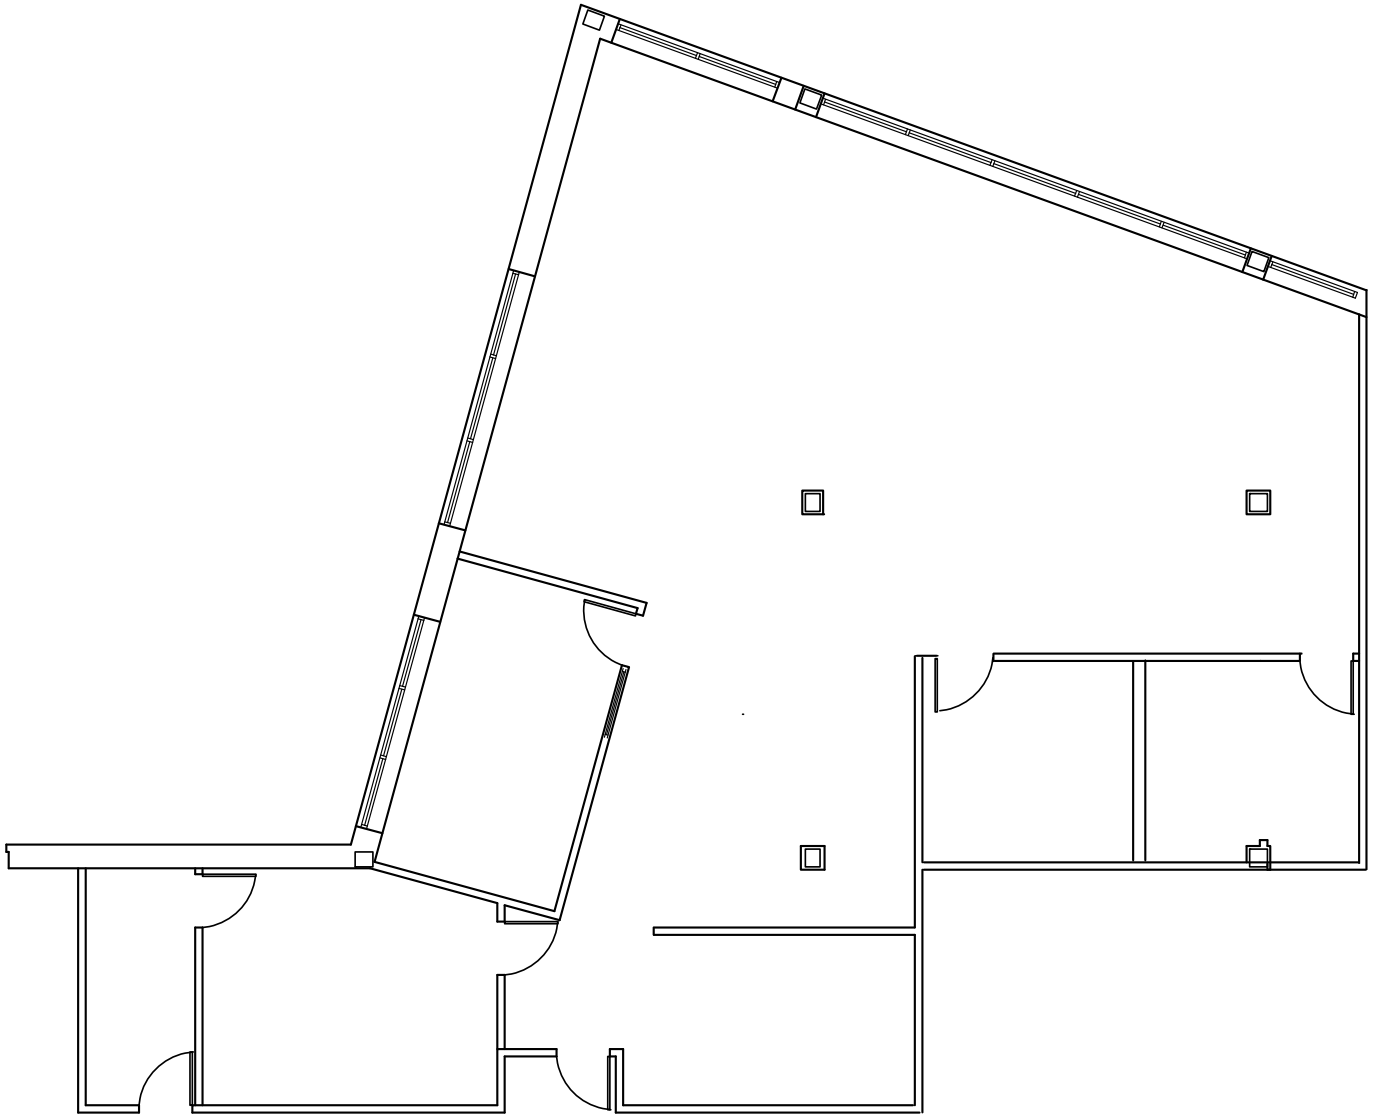

GREGG JORDAN & ASSOCIATES

1330 CENTRE STREET  
NEWTON CENTER, MA 02459  
TEL.: (617) 527-1800

*1340 CENTRE STREET, NEWTON CENTER, MA  
FIRST FLOOR, SUITE # 106*

3,139 SF