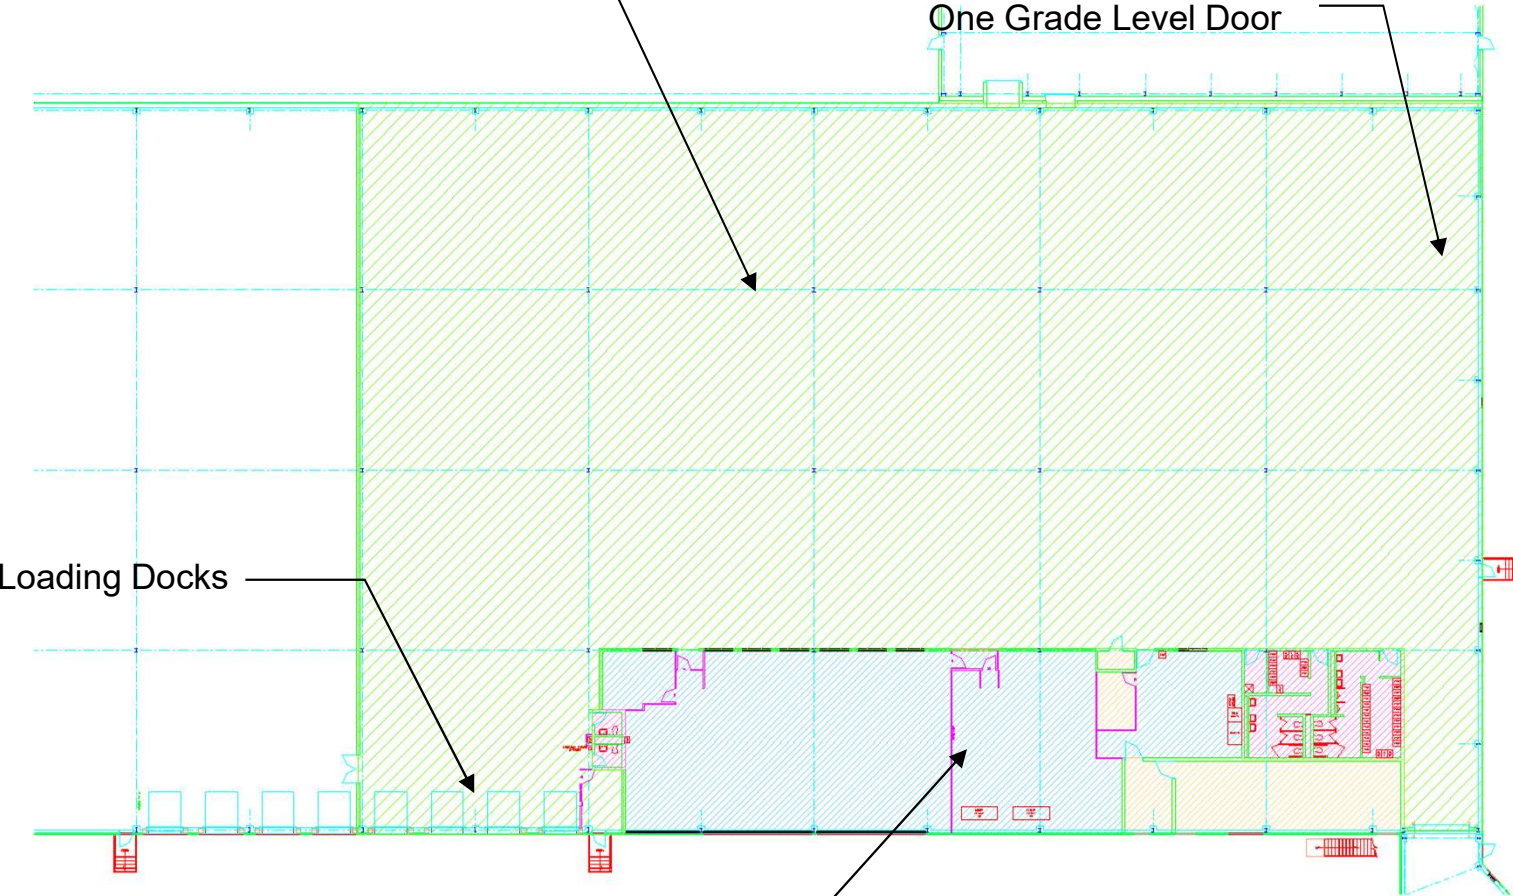

2444 Innovation Way - First Floor

39,036 Square Feet

33,023 Square Feet - Warehouse

Four Loading Docks and
One Grade Level Door

Four Loading Docks

6,013 Square Feet - Offices, Breakroom,
Restrooms, and Service Areas