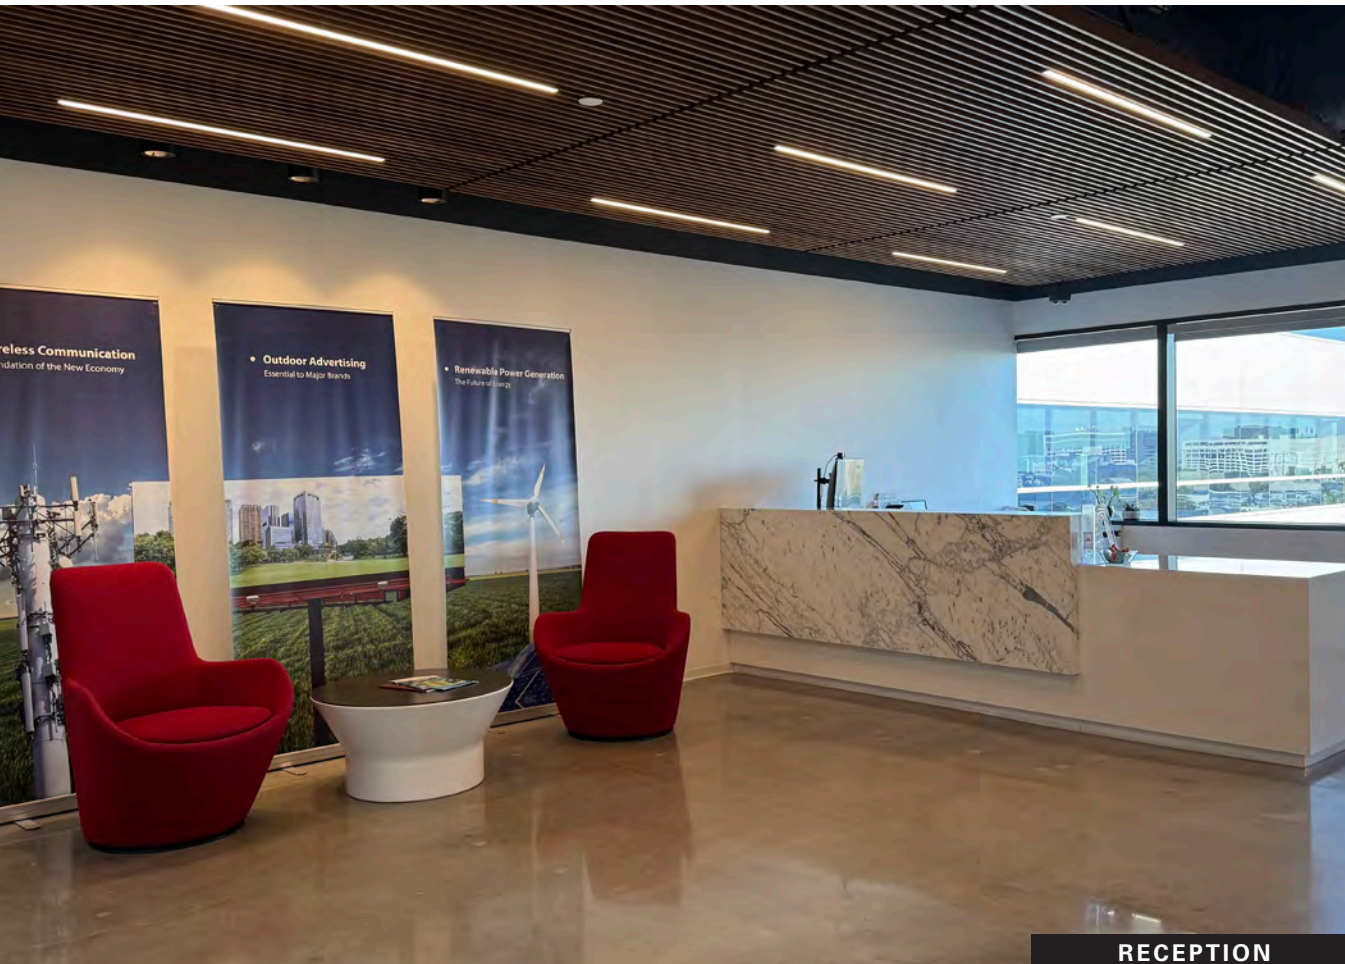

Class A office campus with professional management, 24/7 secured access, and visitor-friendly arrival and campus wayfinding

Campus features include outdoor workspaces, EV charging stations, a fitness center, and an on-site coffee shop - Smoky Hollow Roasters