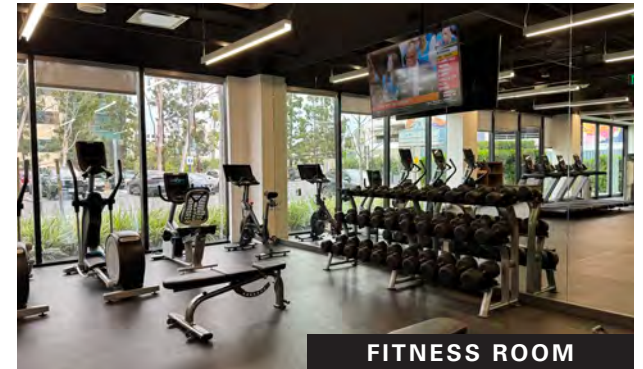

Class A office campus with professional management, 24/7 secured access, and visitor-friendly arrival and campus wayfinding

Campus features include outdoor workspaces, EV charging stations, a fitness center, and an on-site coffee shop - Smoky Hollow Roasters

# ONSITE AMENITIES

CONCIERGE

TRAINING ROOM

FITNESS ROOM

COFFEE SHOP

CONVERSATION AREA

PING PONG

OUTDOOR SEATING