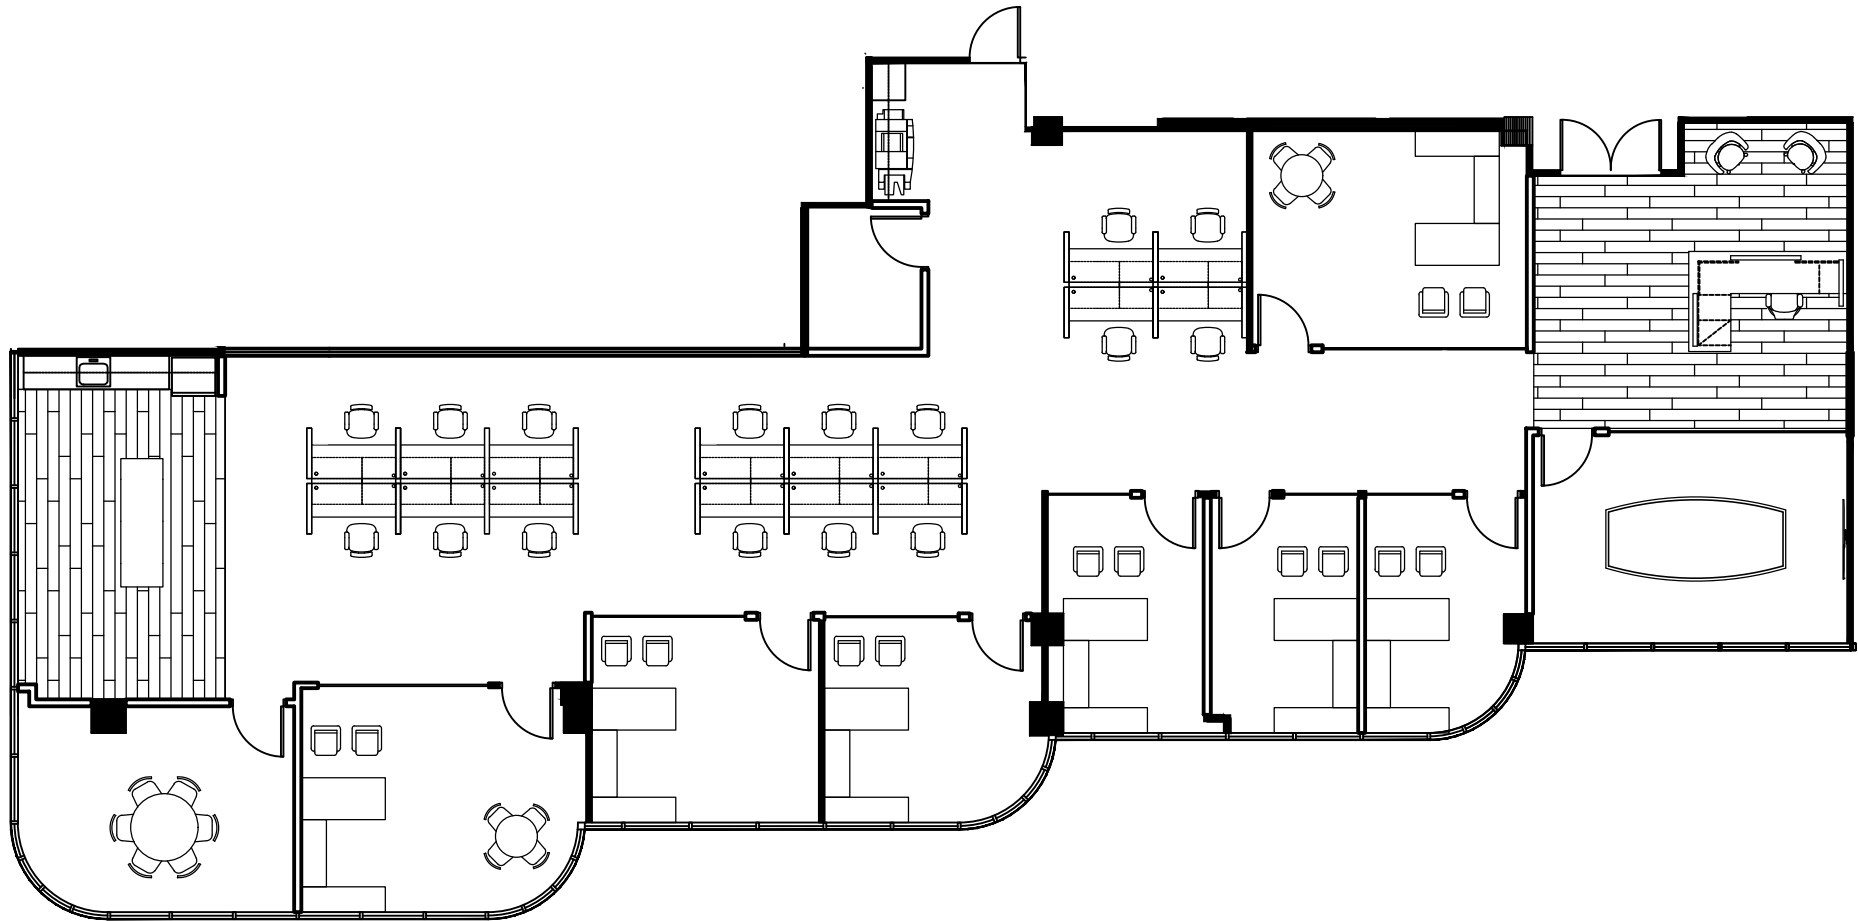

RADICE I
600 Corporate Drive

SUITE: 600 | 4,285 SF

For more information, please contact:

DEANNA LOBINSKY

Executive Director

+1 954 377 0489

deanna.lobinsky@cushwake.com

CHASE KULP