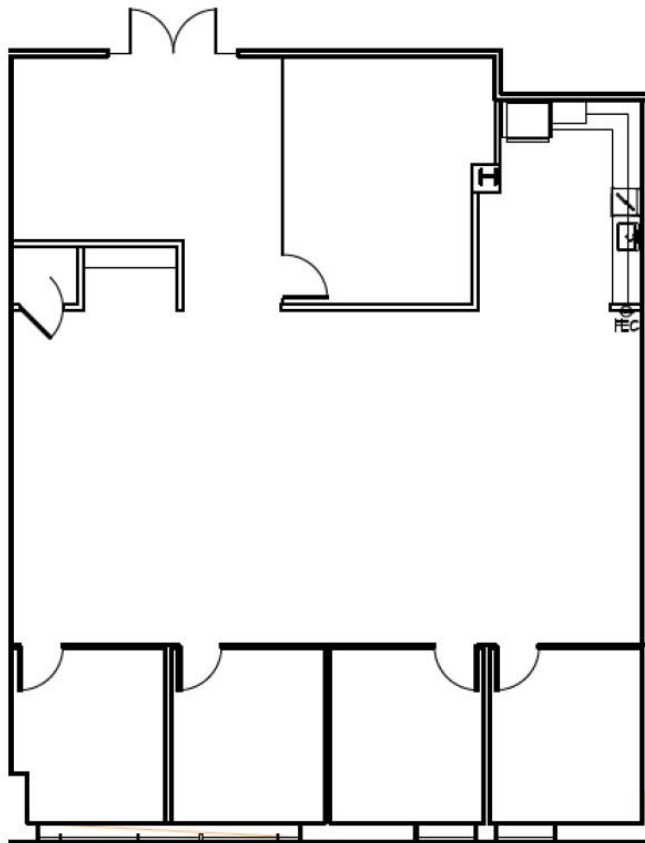

OFFICES @
THE ECLIPSE

Boca Raton

Spec Suite

Suite 303 - 2, 920 SF

VIEW MATTERPORT

For More
Information Contact:

John Criddle

Executive Vice President
+1 561 283 5176
john.criddle@cbre.com