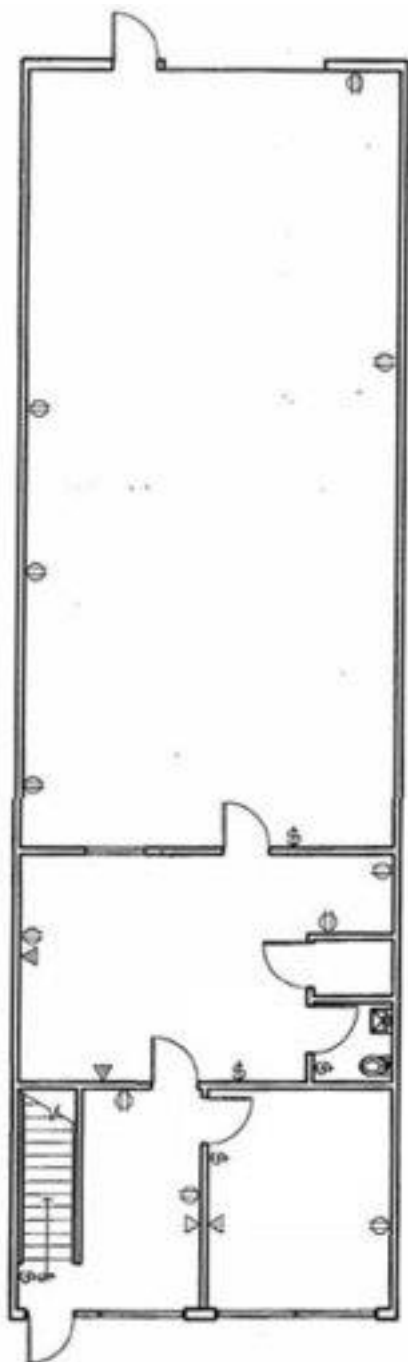

Carson Commerce Center

±3,088 SF

20620 S. Leapwood Ave., Suite 200G, Carson, CA

SPACE TO GROW

(949) 569-5484