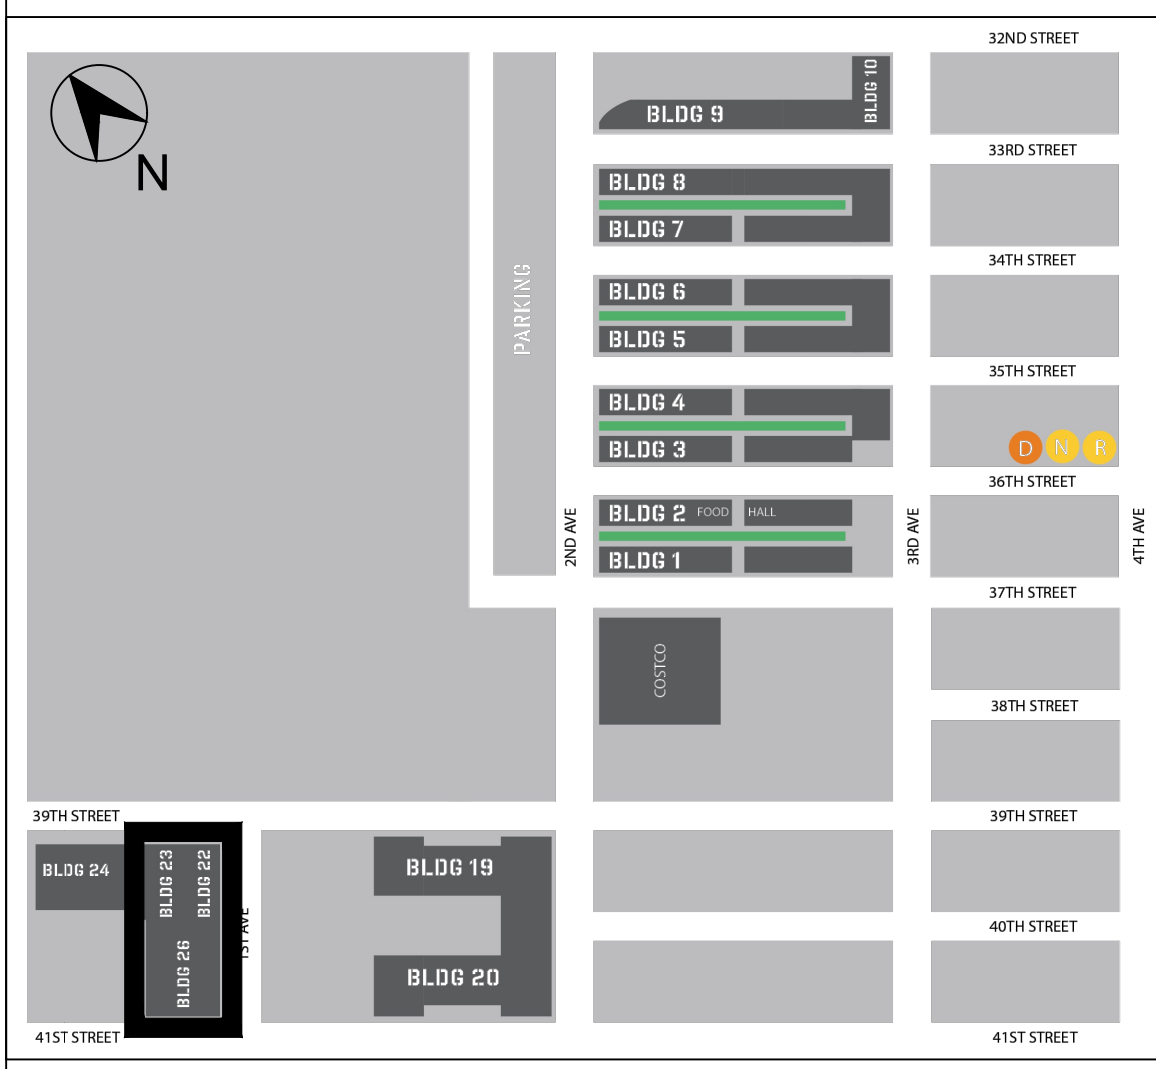

26-402
4,311 RSF

SPACE INFORMATION

BUILDING: 26
FLOOR: 04
SCALE: 1/16"=1'-0"