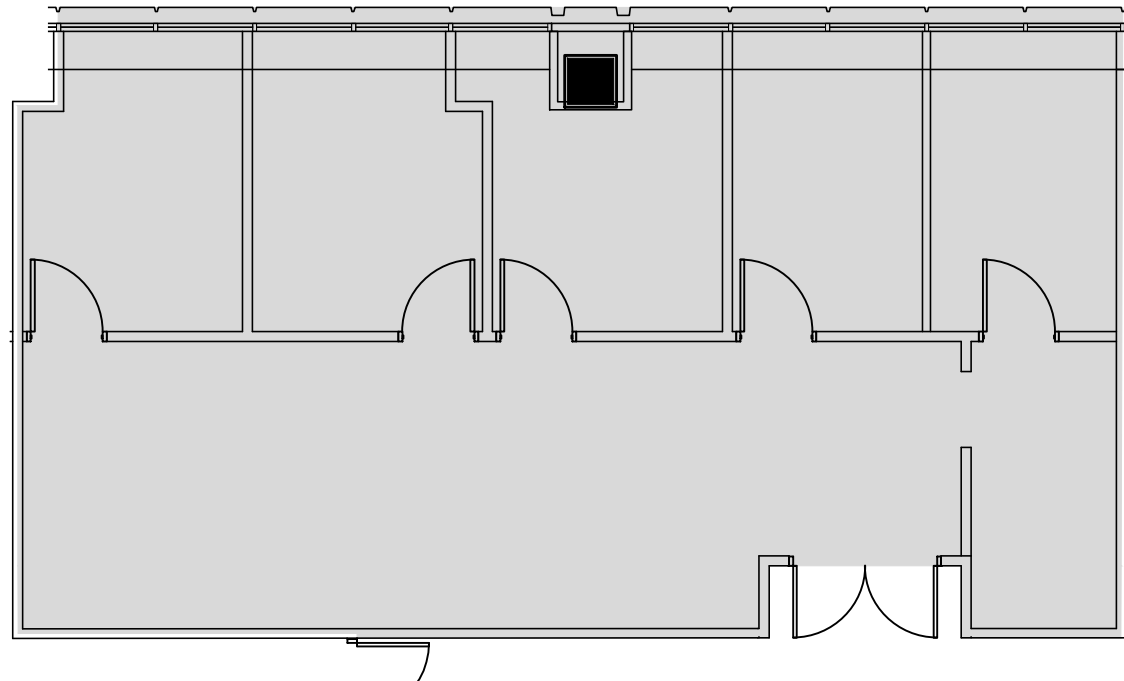

12TH FLOOR KEY PLAN

12TH FLOOR OFFICE SPACE - SUITE 1210

445 HAMILTON AVENUE
WHITE PLAINS, NEW YORK 10601

SCALE: 1/8" = 1'-0"

DATE: MARCH 19, 2026